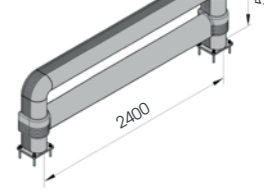

M12 GALVANISED STEEL

FE 150 REF 1100x550

Length **1.100 mm**
Packing **unpacked on pallet**
Colour **B M**

Equipped with accessories

FE 150 REF 2400x550

Length **2.400 mm**
Packing **unpacked on pallet**
Colour **B M**

Equipped with accessories

FENCE LINK

DIFFERENT SIZES ON REQUEST

FAST AND EASY TO INSTALL

M12 GALVANISED STEEL

FE LINK 1100x550

Length **1.100 mm**
Packing **unpacked on pallet**
Colour **B M**

Equipped with accessories

FE LINK 2400x550

Length **2.400 mm**
Packing **unpacked on pallet**
Colour **B M**

Equipped with accessories