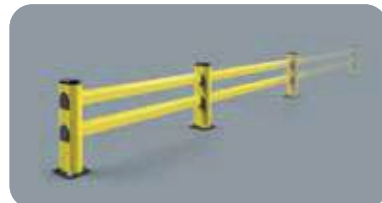

Rack end Barriers

SM

DIFFERENT SIZES ON REQUEST

FAST AND EASY TO INSTALL

M12 GALVANISED STEEL

SM 1500x400 MODULAR

Packing Colour **B** **M** unpacked on pallet

Equipped with accessories

SM 1100x400

Length 1.100 Packing Colour **B** **M** unpacked on pallet

Equipped with accessories

Rack end Barriers

LM

DIFFERENT SIZES ON REQUEST

FAST AND EASY TO INSTALL

M12 GALVANISED STEEL