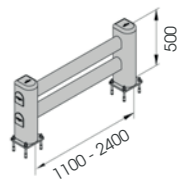

LM 2000x500 MODULAR

Packing Colour **B** **M** unpacked on pallet

Equipped with accessories

LM 1100x500 LM 2400x500

Length 1.100 / 2.400 mm Packing Colour **B** **M** unpacked on pallet

Equipped with accessories

FENCE 90

DIFFERENT SIZES ON REQUEST

FAST AND EASY TO INSTALL

M12 GALVANISED STEEL

FE 90 1100x350

Length **1.100 mm**
Packing **unpacked on pallet**
Colour **B M**

Equipped with accessories

FE 90 2400x350