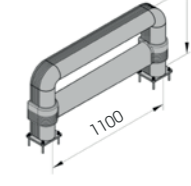

M12 GALVANISED STEEL

FE 150 REF 1100x550

Length **1.100 mm**
Packing **unpacked on pallet**
Colour **B M**

Equipped with accessories

FE 150 REF 2400x550

Length **2.400 mm**
Packing **unpacked on pallet**
Colour **B M**

Equipped with accessories

FENCE LINK

DIFFERENT SIZES ON REQUEST

FAST AND EASY TO INSTALL

M12 GALVANISED STEEL

FE LINK 1100x550

Length **1.100 mm**
Packing **unpacked on pallet**
Colour **B M**

Equipped with accessories

FE LINK 2400x550

Length **2.400 mm**
Packing **unpacked on pallet**
Colour **B M**

Equipped with accessories