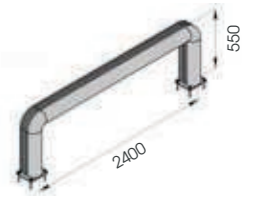

FENCE 90

DIFFERENT SIZES ON REQUEST

FAST AND EASY TO INSTALL

M12 GALVANISED STEEL

FE 90 1100x350

Length **1.100 mm**
Packing **unpacked on pallet**
Colour **B M**

Equipped with accessories

FE 90 2400x350

Length **2.400 mm**
Packing **unpacked on pallet**
Colour **B M**

Equipped with accessories

FENCE 150

DIFFERENT SIZES ON REQUEST

FAST AND EASY TO INSTALL

M12 GALVANISED STEEL

FE 150 1100x550

Length **1.100 mm**
Packing **unpacked on pallet**
Colour **B M**

Equipped with accessories

FE 150 2400x550

Length **2.400 mm**
Packing **unpacked on pallet**
Colour **B M**

Equipped with accessories