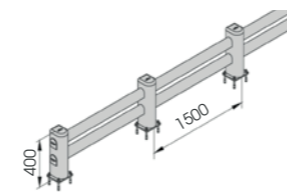

Rack end Barriers

SM

DIFFERENT SIZES ON REQUEST

FAST AND EASY TO INSTALL

M12 GALVANISED STEEL

SM 1500x400 MODULAR

Packing Colour **B** **M** unpacked on pallet

Equipped with accessories

SM 1100x400

Length 1.100 Packing Colour **B** **M** unpacked on pallet

Equipped with accessories

Rack end Barriers

LM

DIFFERENT SIZES ON REQUEST

FAST AND EASY TO INSTALL

M12 GALVANISED STEEL