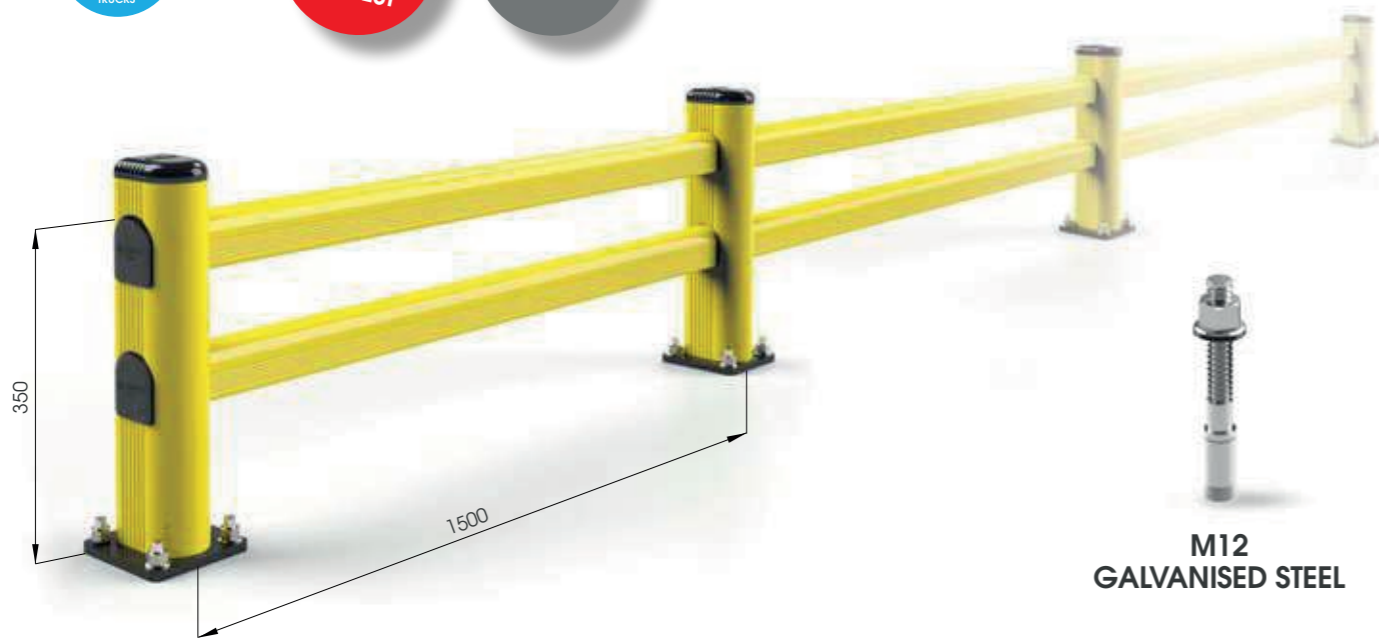

Gama completa de perfiles de tecnopolímeros para las protecciones de estanterías.

Rack Protection

EASY TO INSTALL

THE ONLY ONE WITH TRIPLE SHOCK ABSORBER

	RPS 600 60 80 Available also size 400	ANTISHOCK MATERIAL INSIDE	Packing 6 pz / box Packing 114 pz / big parcel Colour M	
	RPM 600 80 100 Available also size 400	ANTISHOCK MATERIAL INSIDE	Packing 4 pz / box Packing 80 pz / big parcel Colour M	
	RPL 600 100 120 Available also size 400	ANTISHOCK MATERIAL INSIDE	Packing 2 pz / box Packing 54 pz / big parcel Colour M	
	RPL XL 600 100 120 Available also size 400	ANTISHOCK MATERIAL INSIDE	Packing to be defined Colour M	
	RP CLICK		Packing 1 pz / box	
	RPF 600 60 130 Equipped with accessories	FLEXIBLE	Packing 2 pz / bag Colour M Axle spacing 25 - 50 - 75 mm	
	RACK CORNER Equipped with accessories	ANTISHOCK MATERIAL INSIDE	Packing to be defined Colour M	

Rack end Barriers

SM

DIFFERENT SIZES ON REQUEST

FAST AND EASY TO INSTALL

M12 GALVANISED STEEL

SM 1500x400 MODULAR

Packing Colour **B** **M** unpacked on pallet

Equipped with accessories