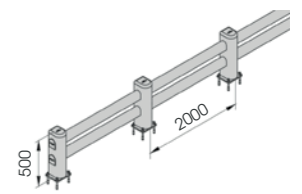

LM 2000x500 MODULAR

Packing Colour **B** **M** unpacked on pallet