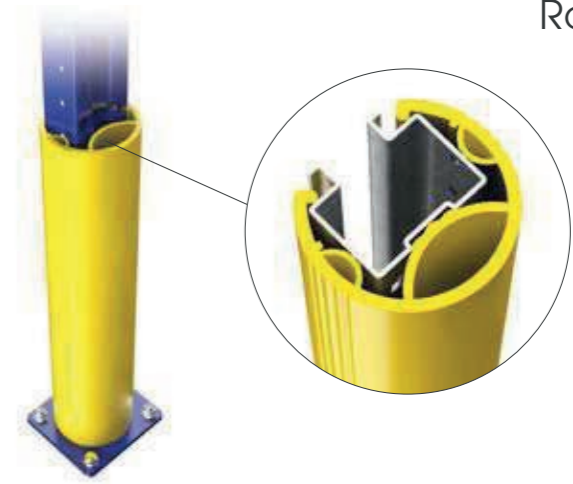

Full range of techno polymer profiles for protection of warehouse racks.

Gamma completa di profili in tecnopolimeri per la protezione di scaffali.

Complète gamme de profilés en tecnopolimère pour la protection d'étagères de dépôts.

Gama completa de perfiles de tecnopolímeros para las protecciones de estanterías.

Rack Protection

EASY TO INSTALL

THE ONLY ONE WITH TRIPLE SHOCK ABSORBER

	RPS 600 60 80 Available also size 400	ANTISHOCK MATERIAL INSIDE	Packing 6 pz / box Packing 114 pz / big parcel Colour M	
	RPM 600 80 100 Available also size 400	ANTISHOCK MATERIAL INSIDE	Packing 4 pz / box Packing 80 pz / big parcel Colour M	
	RPL 600 100 120 Available also size 400	ANTISHOCK MATERIAL INSIDE	Packing 2 pz / box Packing 54 pz / big parcel Colour M	
	RPL XL 600 100 120 Available also size 400	ANTISHOCK MATERIAL INSIDE	Packing to be defined Colour M	
	RP CLICK		Packing 1 pz / box	
	RPF 600 60 130 Equipped with accessories	FLEXIBLE	Packing 2 pz / bag Colour M Axle spacing 25 - 50 - 75 mm	
	RACK CORNER Equipped with accessories	ANTISHOCK MATERIAL INSIDE	Packing to be defined Colour M	

Rack end Barriers

SM

DIFFERENT SIZES ON REQUEST

FAST AND EASY TO INSTALL

M12 GALVANISED STEEL

SM 1500x400 MODULAR

Packing Colour **B** **M** unpacked on pallet

Equipped with accessories