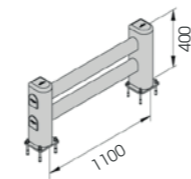

Rack end Barriers

SM

DIFFERENT SIZES ON REQUEST

FAST AND EASY TO INSTALL

M12 GALVANISED STEEL

SM 1500x400 MODULAR

Packing Colour **B** **M** unpacked on pallet

Equipped with accessories

SM 1100x400

Length 1.100 Packing Colour **B** **M** unpacked on pallet

Equipped with accessories

Rack end Barriers

LM

DIFFERENT SIZES ON REQUEST

FAST AND EASY TO INSTALL

M12 GALVANISED STEEL