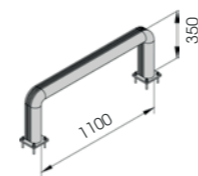

FENCE 90

DIFFERENT SIZES ON REQUEST

FAST AND EASY TO INSTALL

M12 GALVANISED STEEL

FE 90 1100x350

Length **1.100 mm**
Packing **unpacked on pallet**
Colour **B M**

Equipped with accessories

FE 90 2400x350

Length **2.400 mm**
Packing **unpacked on pallet**
Colour **B M**

Equipped with accessories

FENCE 150

DIFFERENT SIZES ON REQUEST

FAST AND EASY TO INSTALL

M12 GALVANISED STEEL

FE 150 1100x550

Length **1.100 mm**
Packing **unpacked on pallet**
Colour **B M**