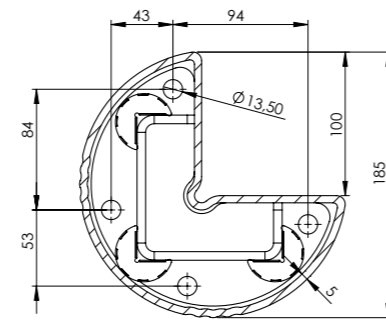

RACK CORNER

PROTEZIONE ANGOLO SCAFFALE
RACK CORNER

IMPACT TEST PASSED
according to
EN 15512:2009