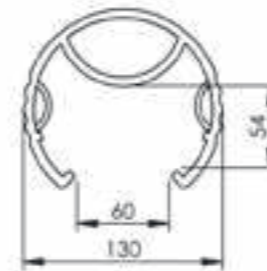

RPS/RPM/RPL/RPL XL 600

PROTEZIONE MONTANTE MEDIO
MEDIUM RACK PROTECTOR

RPS

RPM

RPL

RPL XL

IMPACT TEST PASSED
according to
EN 15512:2009

RPS/RPM/RPL/RPL XL

ISTRUZIONI DI INSTALLAZIONE
ASSEMBLY INSTRUCTIONS

UPRIGHT SIZE LAYOUT

PLEASE **CHECK SIZE** MENTIONED AS "A" AND "B"
ON YOUR UPRIGHT IN ORDER TO CHOOSE THE RIGHT PVC PROTECTOR
CUSTOMIZED PROTECTORS AVAILABLE ON REQUEST

RACK PROTECTOR	A	B
RPS	70	50
	75	45
	75	50
	76	50
	80	35
	80	40
	80	42
	80	44
	80	45
	80	50
	85	40
	85	45
RPM	85	50
	90	35
	80	57
	80	60
	90	48
	90	50
	90	60
RPL	100	45
	100	50
	100	55
	120	60
	122	69
	130	60
	130	65