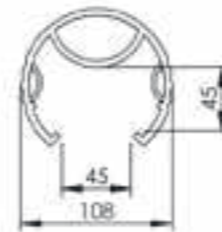

RPS/RPM/RPL/RPL XL 600

PROTEZIONE MONTANTE MEDIO
MEDIUM RACK PROTECTOR

RPS

RPM

RPL

RPL XL

IMPACT TEST PASSED
according to
EN 15512:2009

RPS/RPM/RPL/RPL XL

ISTRUZIONI DI INSTALLAZIONE
ASSEMBLY INSTRUCTIONS

UPRIGHT SIZE LAYOUT

PLEASE **CHECK SIZE** MENTIONED AS "A" AND "B"
ON YOUR UPRIGHT IN ORDER TO CHOOSE THE RIGHT PVC PROTECTOR
CUSTOMIZED PROTECTORS AVAILABLE ON REQUEST