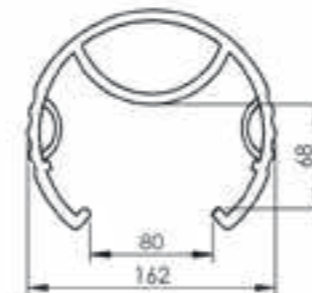

RPS/RPM/RPL/RPL XL 600

PROTEZIONE MONTANTE MEDIO
MEDIUM RACK PROTECTOR

RPS

RPM

RPL

RPL XL

IMPACT TEST PASSED
according to
EN 15512:2009

RPS/RPM/RPL/RPL XL

ISTRUZIONI DI INSTALLAZIONE
ASSEMBLY INSTRUCTIONS

UPRIGHT SIZE LAYOUT

PLEASE **CHECK SIZE** MENTIONED AS "A" AND "B"
ON YOUR UPRIGHT IN ORDER TO CHOOSE THE RIGHT PVC PROTECTOR
CUSTOMIZED PROTECTORS AVAILABLE ON REQUEST