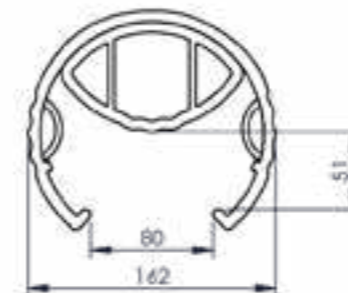

RPS/RPM/RPL/RPL XL 600

PROTEZIONE MONTANTE MEDIO
MEDIUM RACK PROTECTOR

RPS

RPM

RPL

RPL XL

IMPACT TEST PASSED
according to
EN 15512:2009

RPS/RPM/RPL/RPL XL

ISTRUZIONI DI INSTALLAZIONE
ASSEMBLY INSTRUCTIONS

UPRIGHT SIZE LAYOUT

PLEASE **CHECK SIZE** MENTIONED AS "A" AND "B"
ON YOUR UPRIGHT IN ORDER TO CHOOSE THE RIGHT PVC PROTECTOR
CUSTOMIZED PROTECTORS AVAILABLE ON REQUEST

RACK PROTECTOR	A	B
RPS	70	50
	75	45
	75	50
	76	50
	80	35
	80	40
	80	42
	80	44
	80	45
	80	50
	85	40
	85	45
RPM	85	50
	90	35
	80	57
	80	60
	90	48
	90	50
	90	60
RPL	100	45
	100	50
	100	55
	120	60
	122	69
	130	60
	130	65