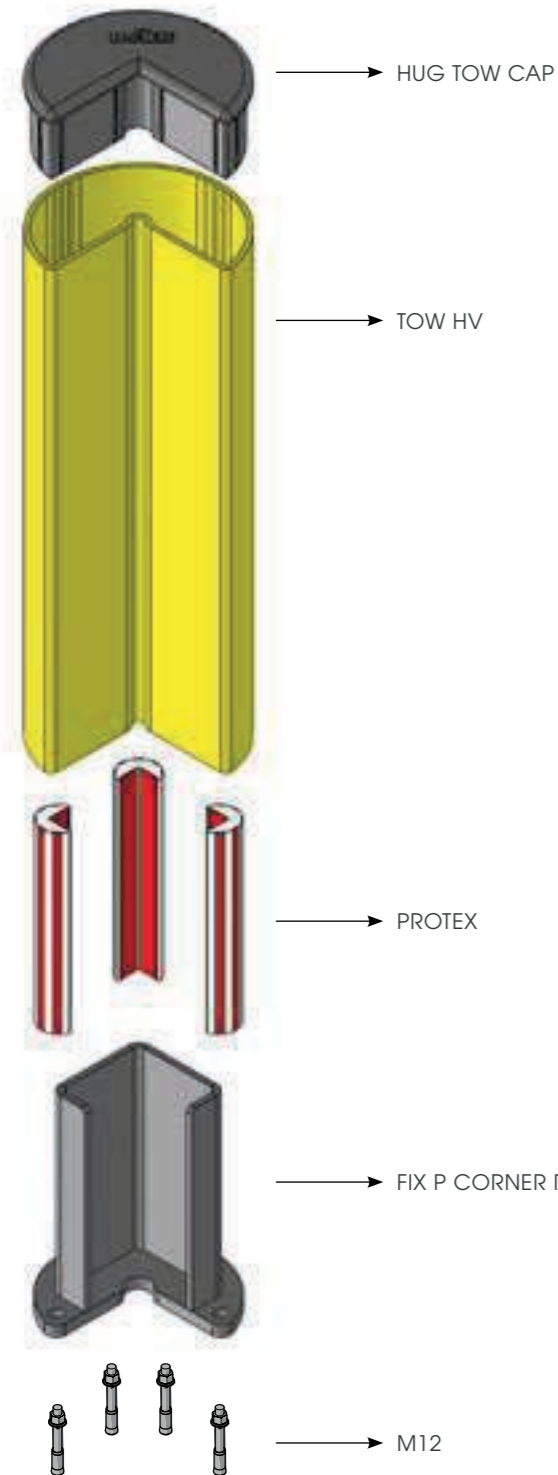

RACK CORNER

PROTEZIONE ANGOLO SCAFFALE
RACK CORNER

IMPACT TEST PASSED
according to
EN 15512:2009