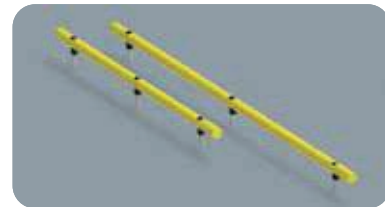

# ROD FLOOR 70

QUICK  
INSTALLATION  
WITH  
EXPANSION  
SCREW

M16  
GALVANISED STEEL

RF 70 500  
1000  
1500

Length 500 / 1000 / 1500 mm  
Packing unpacked on pallet  
Colour M

Equipped with accessories

RF 70 2000  
3000