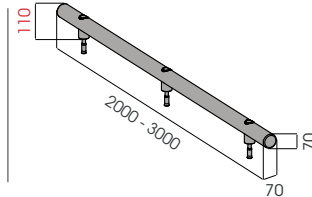

RF 70 2000
3000

Length 2.000 / 3.000 mm
Packing unpacked on pallet
Colour M