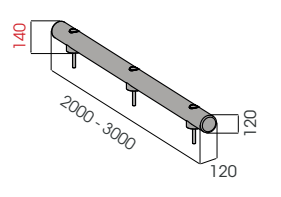

RF 120 2000
3000

Length 2.000 / 3.000 mm
Packing unpacked on pallet
Colour M