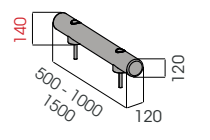

# ROD FLOOR 120

HIGH  
RESISTANCE  
WITH  
RESIN

M20  
STAINLESS STEEL

RF 120 500  
1000  
1500

Length 500 / 1000 / 1500 mm  
Packing unpacked on pallet  
Colour M

Equipped with accessories

RF 120 2000  
3000