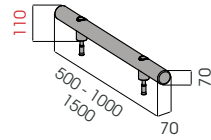

# ROD FLOOR 70

QUICK  
INSTALLATION  
WITH  
EXPANSION  
SCREW

M16  
GALVANISED STEEL

RF 70 500  
1000  
1500

Length 500 / 1000 / 1500 mm  
Packing unpacked on pallet  
Colour M

Equipped with accessories

RF 70 2000  
3000