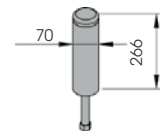

ROD 70

RE
EASY TO
REMOVE AND
TO REPLACE

**M20
GALVANISED STEEL**

ROD 120

RE
EASY TO
REMOVE AND
TO REPLACE

**M30
GALVANISED STEEL**

Fixing accessory available also in stainless steel

ROD PE 70 266 RE

Packing Colour **C**
1 pz / box

Drill $\varnothing$ 38
Equipped with accessories

Fixing accessory available also in stainless steel

**ROD PE 120 433 RE
560 RE**

Packing Colour **M**
1 pz / bag

Drill $\varnothing$ 56
Equipped with accessories