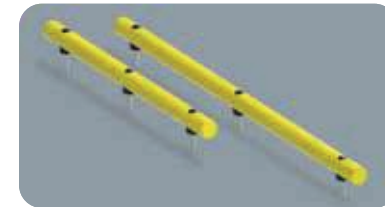

# ROD FLOOR 120

HIGH  
RESISTANCE  
WITH  
RESIN

M20  
STAINLESS STEEL

RF 120 500  
1000  
1500

Length 500 / 1000 / 1500 mm  
Packing unpacked on pallet  
Colour M

Equipped with accessories

RF 120 2000  
3000