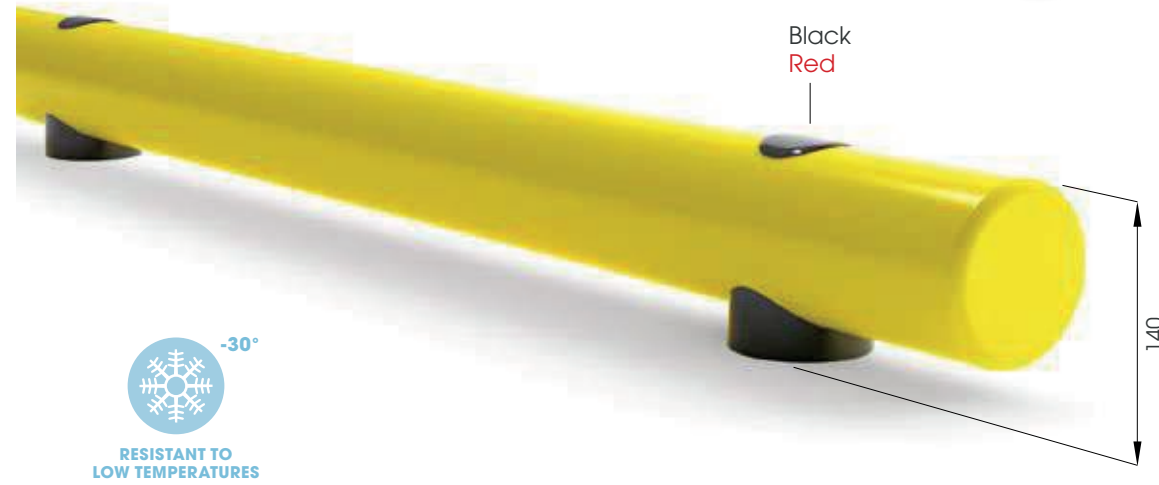

ROD FLOOR 70

QUICK
INSTALLATION
WITH
EXPANSION
SCREW

RF 70 500
1000
1500

Length 500 / 1000 / 1500 mm
Packing unpacked on pallet
Colour M

Equipped with accessories

RF 70 2000
3000

Length 2.000 / 3.000 mm
Packing unpacked on pallet
Colour M

Equipped with accessories

ROD FLOOR 120

HIGH
RESISTANCE
WITH
RESIN

RF 120 500
1000
1500

Length 500 / 1000 / 1500 mm
Packing unpacked on pallet
Colour M

Equipped with accessories

RF 120 2000
3000

Length 2.000 / 3.000 mm
Packing unpacked on pallet
Colour M

Equipped with accessories