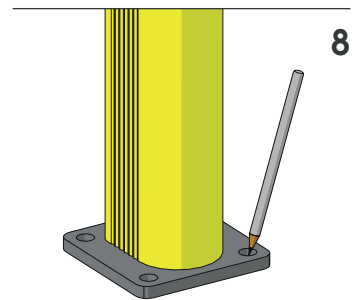

PORTA PEDESTRIAN 90
DOOR PEDESTRIAN 90

DP 90 SWING

PORTA PEDESTRIAN 90
DOOR PEDESTRIAN 90

PLEASE CHECK HERE BELOW
HOW THE SIZE OF THE DOOR IS TO BE MEASURED

PLEASE CHECK HERE BELOW
WHICH DIRECTION OF OPENING YOU NEED

DP 90 SWING

ISTRUZIONI DI INSTALLAZIONE
ASSEMBLY INSTRUCTIONS

DP 90 SWING

ISTRUZIONI DI INSTALLAZIONE
ASSEMBLY INSTRUCTIONS

DP 150 ONE WAY

PORTA PEDESTRIAN 150
DOOR PEDESTRIAN 150

DP 150 ONE WAY

PORTA PEDESTRIAN 150
DOOR PEDESTRIAN 150