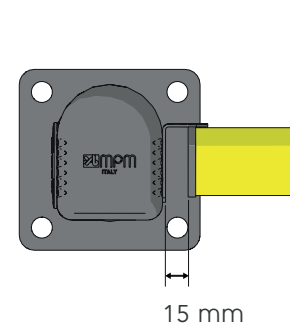

DP 90 ONE WAY

ISTRUZIONI DI INSTALLAZIONE
ASSEMBLY INSTRUCTIONS

T=60Nm

5

9

6

10

7

15 mm

11

8

T=60Nm

12

DP 90 SWING

PORTA PEDESTRIAN 90
DOOR PEDESTRIAN 90