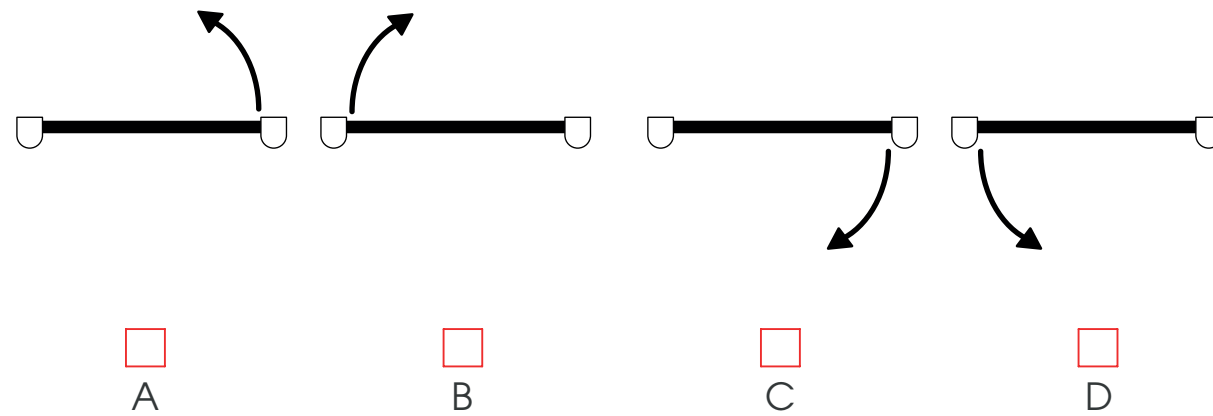

DP 90 ONE WAY

PORTA PEDESTRIAN 90
DOOR PEDESTRIAN 90

DP 90 ONE WAY

PORTA PEDESTRIAN 90
DOOR PEDESTRIAN 90

PLEASE CHECK HERE BELOW
HOW THE SIZE OF THE DOOR IS TO BE MEASURED

PLEASE CHECK HERE BELOW
WHICH DIRECTION OF OPENING YOU NEED

DP 90 ONE WAY

ISTRUZIONI DI INSTALLAZIONE
ASSEMBLY INSTRUCTIONS

DP 90 ONE WAY

ISTRUZIONI DI INSTALLAZIONE
ASSEMBLY INSTRUCTIONS

T=60Nm

5

9

6