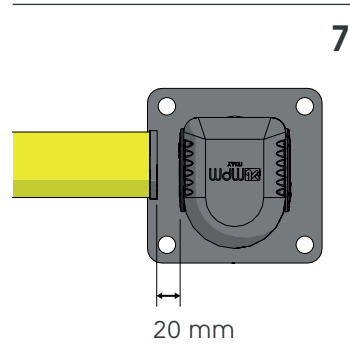

ISTRUZIONI DI INSTALLAZIONE
ASSEMBLY INSTRUCTIONS

DP 150 SWING

PORTA PEDESTRIAN 90
DOOR PEDESTRIAN 90

DP 150 SWING

PORTA PEDESTRIAN 150
DOOR PEDESTRIAN 150

PLEASE CHECK HERE BELOW
HOW THE SIZE OF THE DOOR IS TO BE MEASURED

PLEASE CHECK HERE BELOW
WHICH DIRECTION OF OPENING YOU NEED

DP 150 SWING

ISTRUZIONI DI INSTALLAZIONE
ASSEMBLY INSTRUCTIONS

DP 150 SWING

ISTRUZIONI DI INSTALLAZIONE
ASSEMBLY INSTRUCTIONS

6

7

8