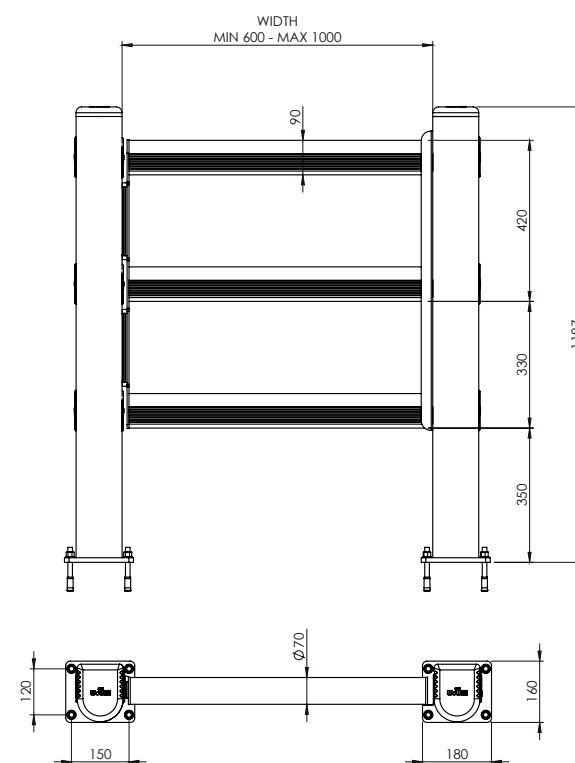

PORTA PEDESTRIAN 90
DOOR PEDESTRIAN 90

DP 90 SWING

PORTA PEDESTRIAN 90
DOOR PEDESTRIAN 90

PLEASE CHECK HERE BELOW
HOW THE SIZE OF THE DOOR IS TO BE MEASURED

PLEASE CHECK HERE BELOW
WHICH DIRECTION OF OPENING YOU NEED

DP 90 SWING

ISTRUZIONI DI INSTALLAZIONE
ASSEMBLY INSTRUCTIONS

DP 90 SWING

ISTRUZIONI DI INSTALLAZIONE
ASSEMBLY INSTRUCTIONS

DP 150 ONE WAY

PORTA PEDESTRIAN 150
DOOR PEDESTRIAN 150

DP 150 ONE WAY

PORTA PEDESTRIAN 150
DOOR PEDESTRIAN 150

PLEASE CHECK HERE BELOW
HOW THE SIZE OF THE DOOR IS TO BE MEASURED

PLEASE CHECK HERE BELOW
WHICH DIRECTION OF OPENING YOU NEED

DP 150 ONE WAY

ISTRUZIONI DI INSTALLAZIONE
ASSEMBLY INSTRUCTIONS

DP 150 ONE WAY