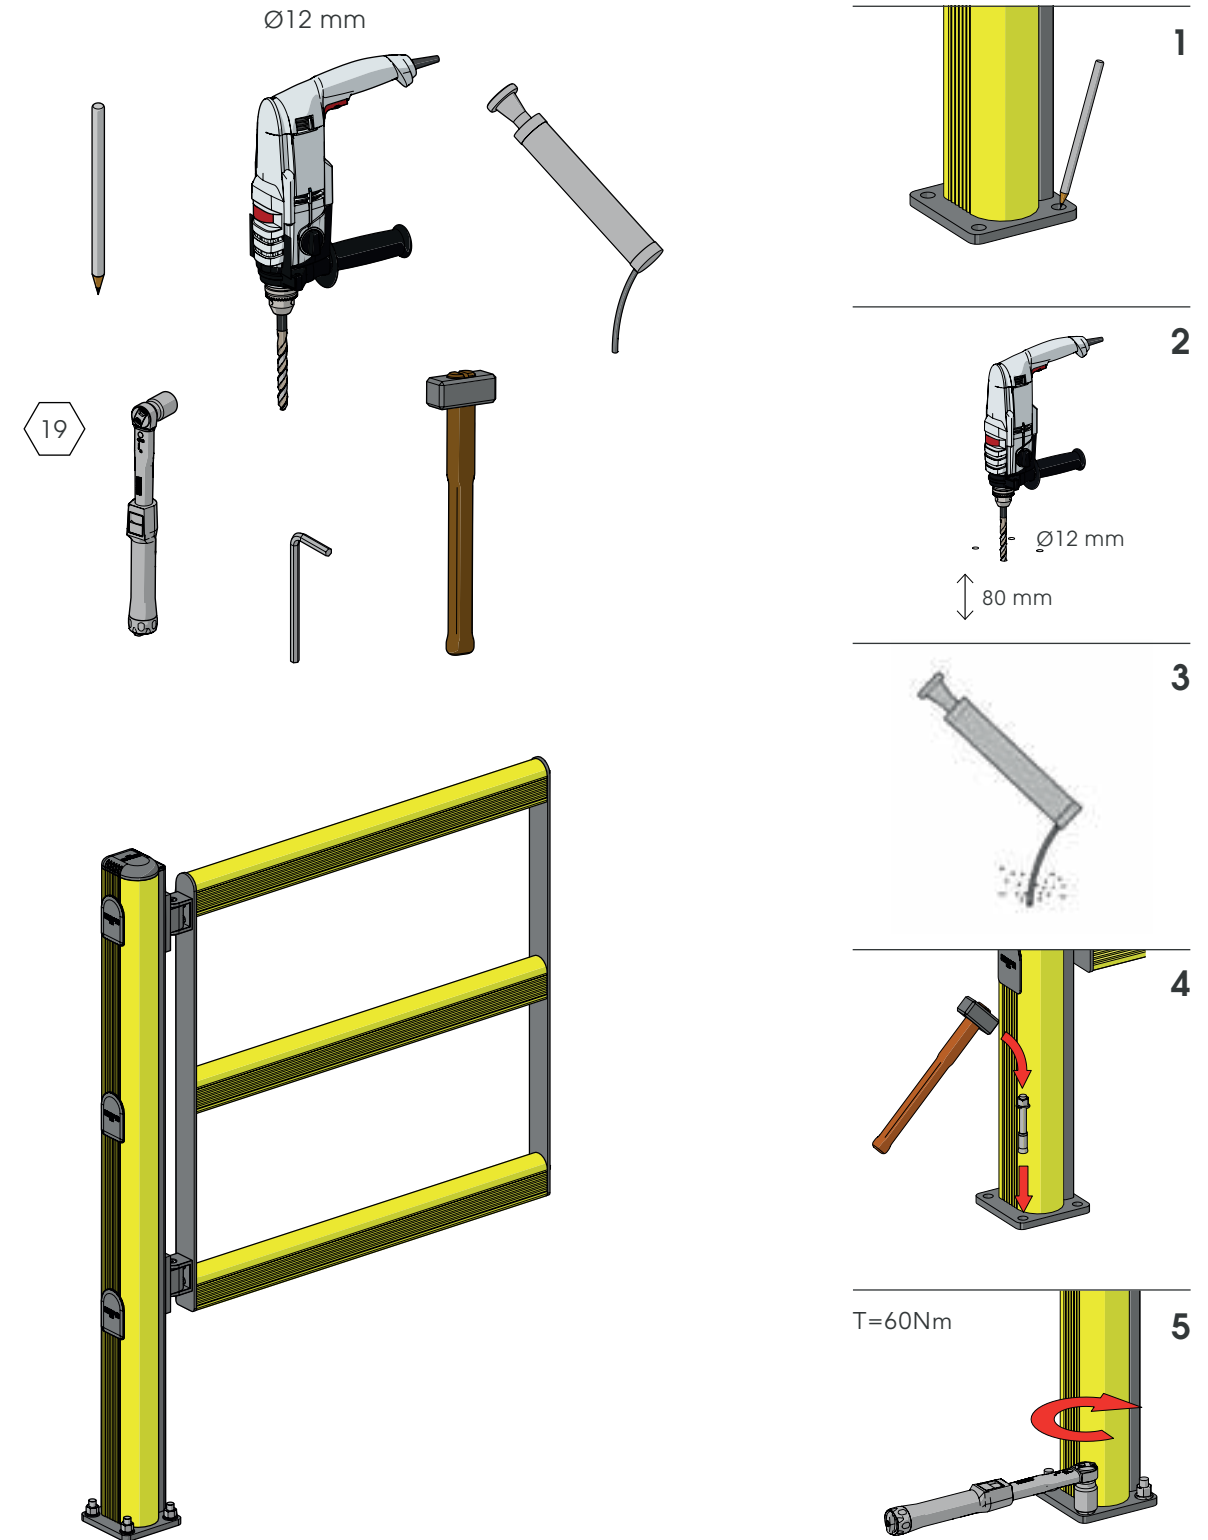

PORTA PEDESTRIAN 90
DOOR PEDESTRIAN 90

DP 90 SWING

PORTA PEDESTRIAN 90
DOOR PEDESTRIAN 90

PLEASE CHECK HERE BELOW
HOW THE SIZE OF THE DOOR IS TO BE MEASURED

PLEASE CHECK HERE BELOW
WHICH DIRECTION OF OPENING YOU NEED

DP 90 SWING

ISTRUZIONI DI INSTALLAZIONE
ASSEMBLY INSTRUCTIONS

DP 90 SWING

ISTRUZIONI DI INSTALLAZIONE
ASSEMBLY INSTRUCTIONS

DP 150 ONE WAY

PORTA PEDESTRIAN 150
DOOR PEDESTRIAN 150

DP 150 ONE WAY

PORTA PEDESTRIAN 150
DOOR PEDESTRIAN 150