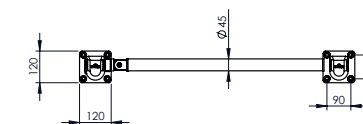

DP 90 ONE WAY

ISTRUZIONI DI INSTALLAZIONE
ASSEMBLY INSTRUCTIONS

DP 90 ONE WAY

ISTRUZIONI DI INSTALLAZIONE
ASSEMBLY INSTRUCTIONS

T=60Nm

5

9

6

10

7

15 mm

11

8

T=60Nm

12

DP 90 SWING

PORTA PEDESTRIAN 90
DOOR PEDESTRIAN 90

DP 90 SWING

PORTA PEDESTRIAN 90
DOOR PEDESTRIAN 90

PLEASE CHECK HERE BELOW
HOW THE SIZE OF THE DOOR IS TO BE MEASURED

PLEASE CHECK HERE BELOW
WHICH DIRECTION OF OPENING YOU NEED