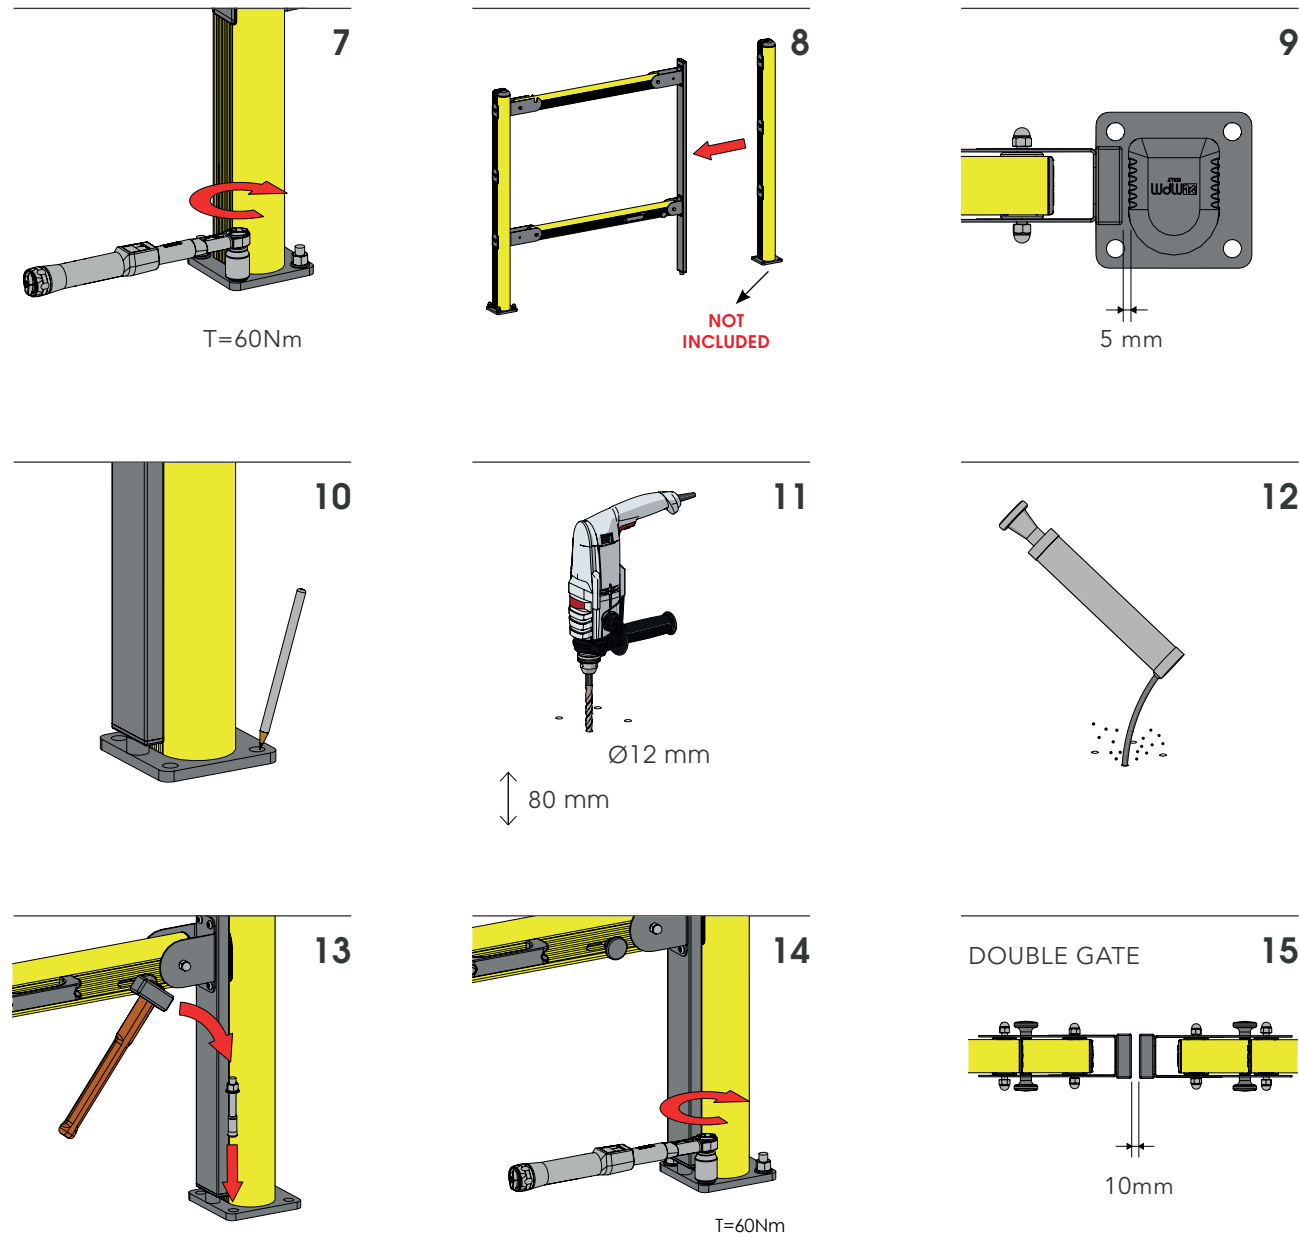

CANCELLO PEDESTRIAN 90
GATE FOR PEDESTRIAN 90

LIFT GATE 90

ISTRUZIONI DI INSTALLAZIONE
ASSEMBLY INSTRUCTIONS

WARNING
The distance of installation depends
on speed and weight of vehicle

LIFT GATE 90

ISTRUZIONI DI INSTALLAZIONE
ASSEMBLY INSTRUCTIONS

LINK SINGLE

GUARD RAIL A SINGOLA BARRIERA REGOLABILE
ADJUSTABLE SINGLE RAIL BARRIER