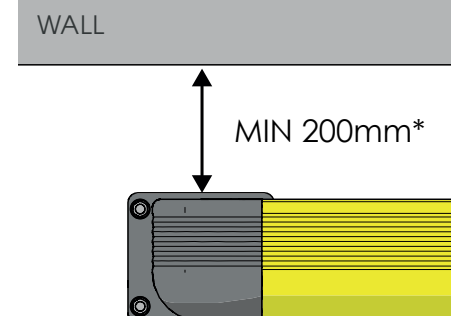

FULL FRAME

PROTEZIONE PORTA FULL FRAME
FULL FRAME DOOR PROTECTION

*STANDARD DIMENSIONS
UP TO 4500mm HIGH
AND 4000mm WIDE

WARNING

Full frame up to 4000mm high and 4000mm wide can be used without being mounted to the wall

FULL FRAME

ISTRUZIONI DI INSTALLAZIONE
ASSEMBLY INSTRUCTIONS

WARNING

The distance of installation depends on speed and weight of vehicle and also on the dimension of the full frame

FULL FRAME

ISTRUZIONI DI INSTALLAZIONE
ASSEMBLY INSTRUCTIONS