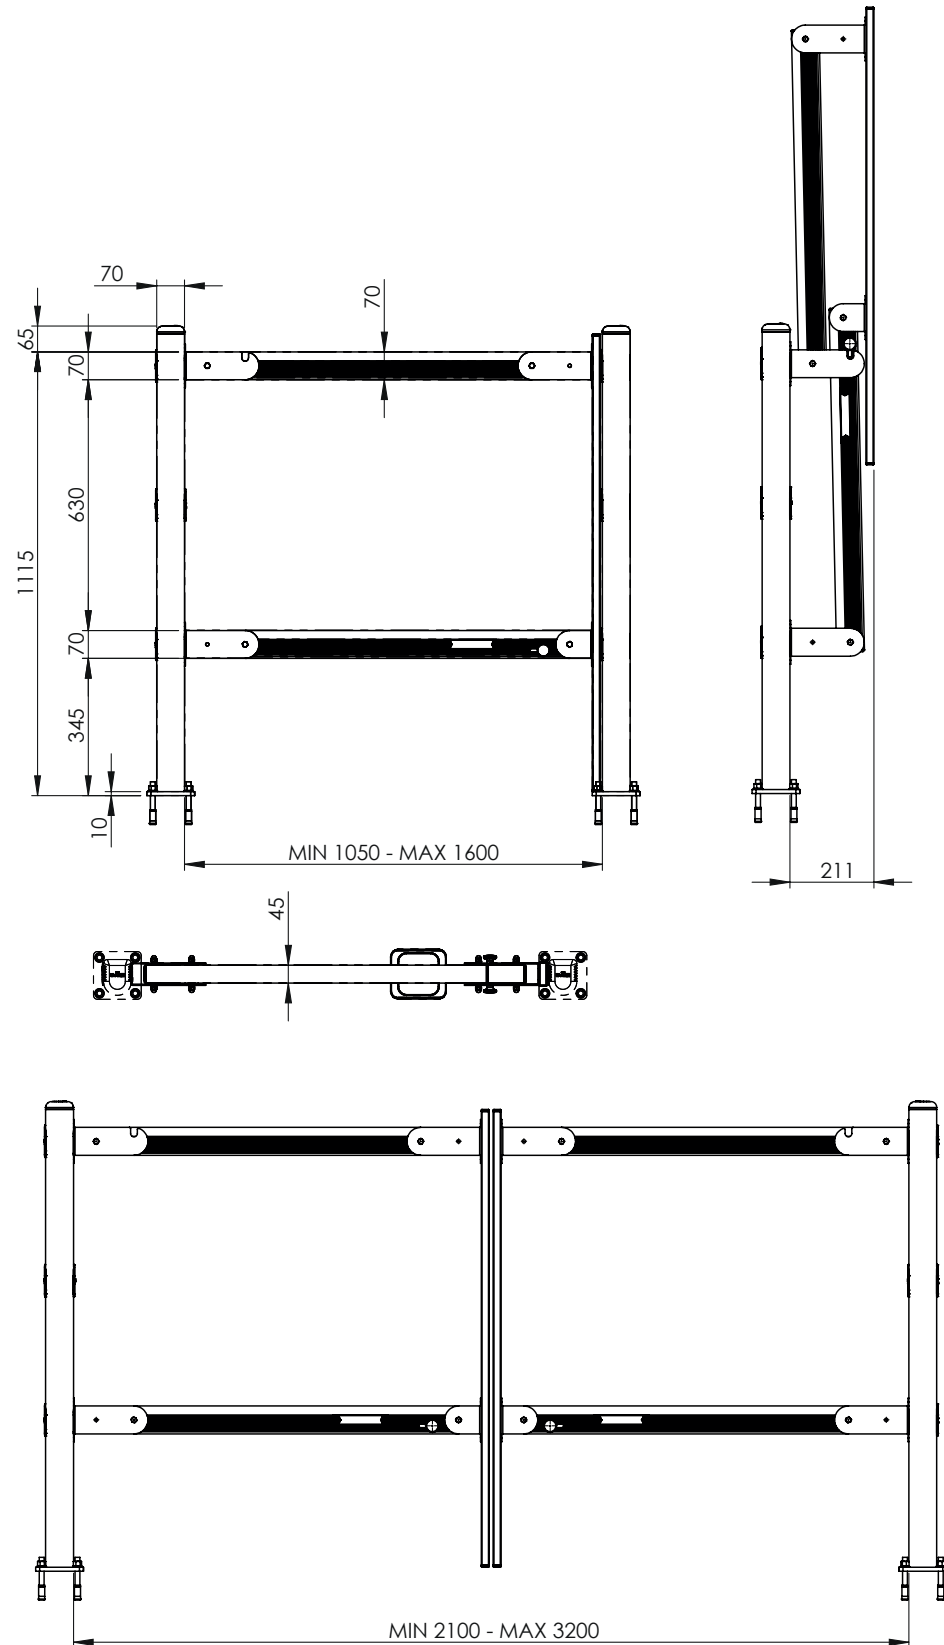

LIFT GATE 90

CANCELLO PEDESTRIAN 90
GATE FOR PEDESTRIAN 90