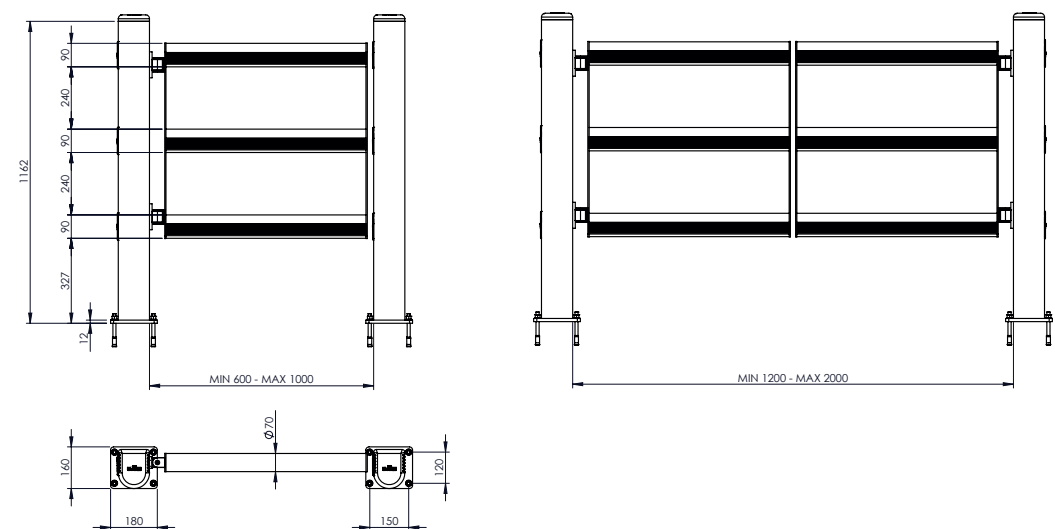

DP 90 SWING

ISTRUZIONI DI INSTALLAZIONE
ASSEMBLY INSTRUCTIONS

DP 90 SWING

ISTRUZIONI DI INSTALLAZIONE
ASSEMBLY INSTRUCTIONS

DP 150 ONE WAY

PORTA PEDESTRIAN 150
DOOR PEDESTRIAN 150

DP 150 ONE WAY

PORTA PEDESTRIAN 150
DOOR PEDESTRIAN 150

PLEASE CHECK HERE BELOW
HOW THE SIZE OF THE DOOR IS TO BE MEASURED

PLEASE CHECK HERE BELOW
WHICH DIRECTION OF OPENING YOU NEED

DP 150 ONE WAY

ISTRUZIONI DI INSTALLAZIONE
ASSEMBLY INSTRUCTIONS

DP 150 ONE WAY

ISTRUZIONI DI INSTALLAZIONE
ASSEMBLY INSTRUCTIONS

DP 150 SWING

PORTA PEDESTRIAN 90
DOOR PEDESTRIAN 90

DP 150 SWING

PORTA PEDESTRIAN 150
DOOR PEDESTRIAN 150

PLEASE CHECK HERE BELOW
HOW THE SIZE OF THE DOOR IS TO BE MEASURED