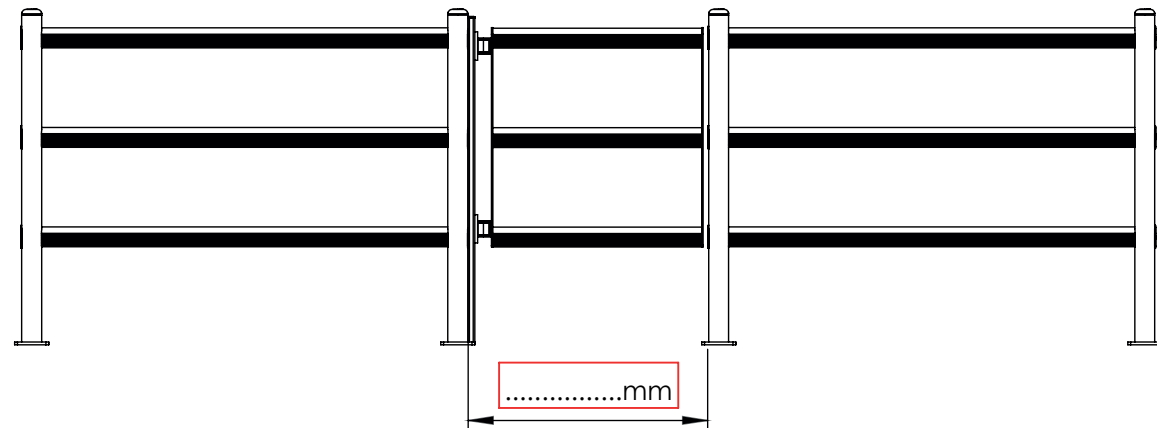

PORTA PEDESTRIAN 90
DOOR PEDESTRIAN 90

DP 90 SWING

PORTA PEDESTRIAN 90
DOOR PEDESTRIAN 90

PLEASE CHECK HERE BELOW
HOW THE SIZE OF THE DOOR IS TO BE MEASURED

PLEASE CHECK HERE BELOW
WHICH DIRECTION OF OPENING YOU NEED