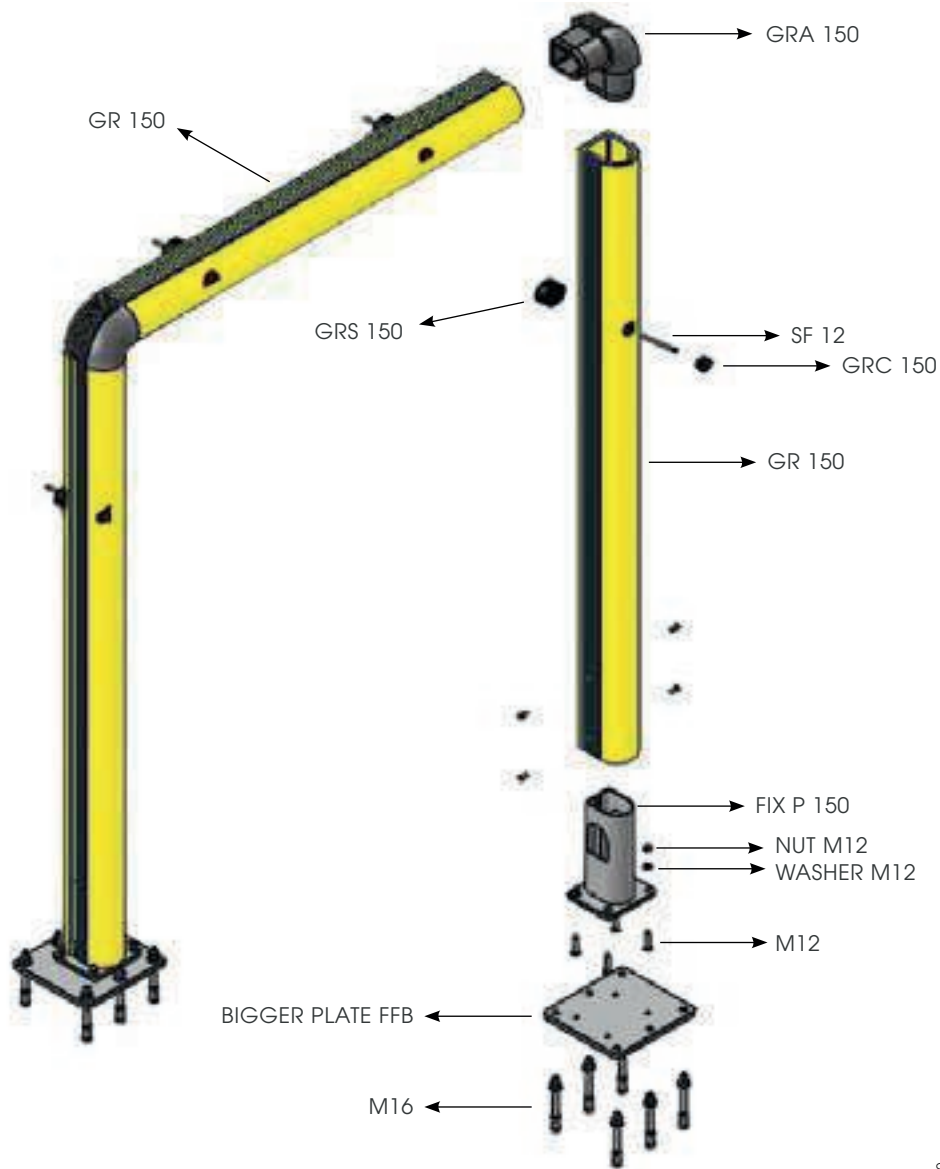

FULL FRAME

PROTEZIONE PORTA FULL FRAME
FULL FRAME DOOR PROTECTION

*STANDARD DIMENSIONS
UP TO 4500mm HIGH
AND 4000mm WIDE

WARNING

Full frame up to 4000mm high and 4000mm wide can be used without being mounted to the wall

FULL FRAME

ISTRUZIONI DI INSTALLAZIONE
ASSEMBLY INSTRUCTIONS

WARNING

The distance of installation depends on speed and weight of vehicle and also on the dimension of the full frame

FULL FRAME

ISTRUZIONI DI INSTALLAZIONE
ASSEMBLY INSTRUCTIONS

DP 90 ONE WAY

PORTA PEDESTRIAN 90
DOOR PEDESTRIAN 90

DP 90 ONE WAY

PORTA PEDESTRIAN 90
DOOR PEDESTRIAN 90

PLEASE CHECK HERE BELOW
HOW THE SIZE OF THE DOOR IS TO BE MEASURED

PLEASE CHECK HERE BELOW
WHICH DIRECTION OF OPENING YOU NEED