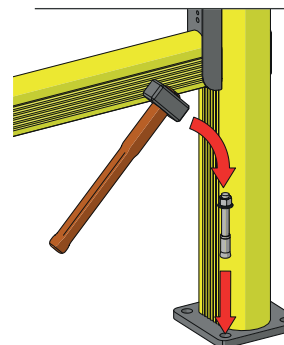

DP 90 ONE WAY

ISTRUZIONI DI INSTALLAZIONE
ASSEMBLY INSTRUCTIONS

T=60Nm

5

9

6

10

7

15 mm

11

8

T=60Nm

12

DP 90 SWING

PORTA PEDESTRIAN 90
DOOR PEDESTRIAN 90