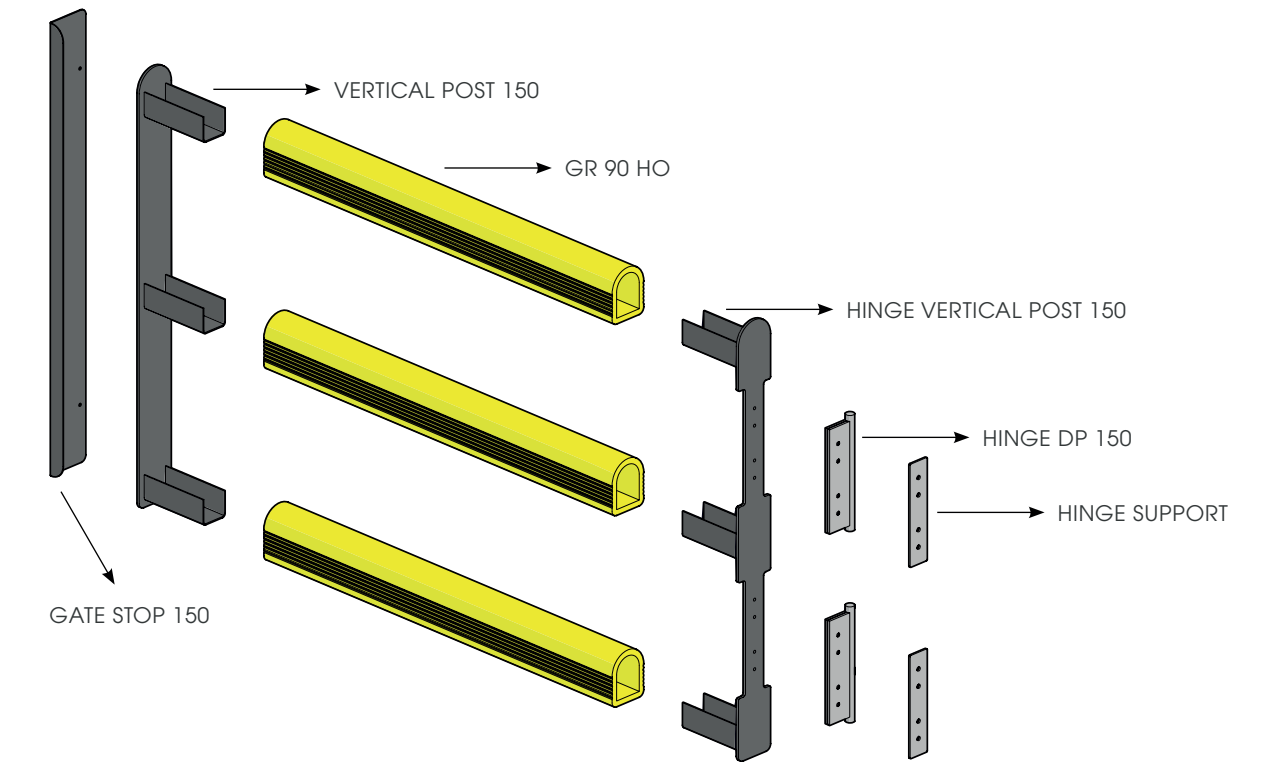

PORTA PEDESTRIAN 90
DOOR PEDESTRIAN 90

DP 90 SWING

PORTA PEDESTRIAN 90
DOOR PEDESTRIAN 90

PLEASE CHECK HERE BELOW
HOW THE SIZE OF THE DOOR IS TO BE MEASURED

PLEASE CHECK HERE BELOW
WHICH DIRECTION OF OPENING YOU NEED

DP 90 SWING

ISTRUZIONI DI INSTALLAZIONE
ASSEMBLY INSTRUCTIONS

DP 90 SWING

ISTRUZIONI DI INSTALLAZIONE
ASSEMBLY INSTRUCTIONS

DP 150 ONE WAY

PORTA PEDESTRIAN 150
DOOR PEDESTRIAN 150

DP 150 ONE WAY

PORTA PEDESTRIAN 150
DOOR PEDESTRIAN 150

PLEASE CHECK HERE BELOW
HOW THE SIZE OF THE DOOR IS TO BE MEASURED

PLEASE CHECK HERE BELOW
WHICH DIRECTION OF OPENING YOU NEED

DP 150 ONE WAY

ISTRUZIONI DI INSTALLAZIONE
ASSEMBLY INSTRUCTIONS

DP 150 ONE WAY