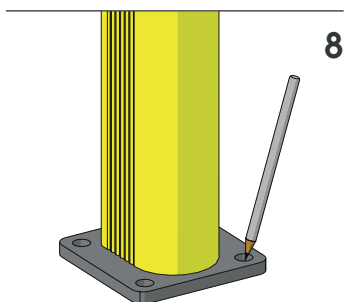

DP 90 SWING

ISTRUZIONI DI INSTALLAZIONE
ASSEMBLY INSTRUCTIONS

DP 90 SWING

ISTRUZIONI DI INSTALLAZIONE
ASSEMBLY INSTRUCTIONS

DP 150 ONE WAY

PORTA PEDESTRIAN 150
DOOR PEDESTRIAN 150

DP 150 ONE WAY

PORTA PEDESTRIAN 150
DOOR PEDESTRIAN 150

PLEASE CHECK HERE BELOW
HOW THE SIZE OF THE DOOR IS TO BE MEASURED

PLEASE CHECK HERE BELOW
WHICH DIRECTION OF OPENING YOU NEED

DP 150 ONE WAY

ISTRUZIONI DI INSTALLAZIONE
ASSEMBLY INSTRUCTIONS

DP 150 ONE WAY

ISTRUZIONI DI INSTALLAZIONE
ASSEMBLY INSTRUCTIONS

DP 150 SWING

PORTA PEDESTRIAN 90
DOOR PEDESTRIAN 90

DP 150 SWING

PORTA PEDESTRIAN 150
DOOR PEDESTRIAN 150

PLEASE CHECK HERE BELOW
HOW THE SIZE OF THE DOOR IS TO BE MEASURED