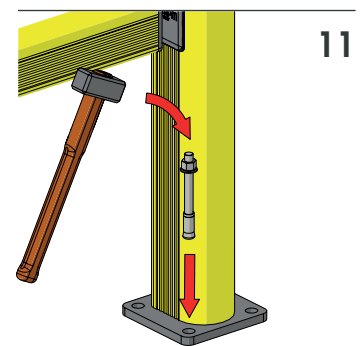

PORTA PEDESTRIAN 90
DOOR PEDESTRIAN 90

DP 90 SWING

PORTA PEDESTRIAN 90
DOOR PEDESTRIAN 90

PLEASE CHECK HERE BELOW
HOW THE SIZE OF THE DOOR IS TO BE MEASURED

PLEASE CHECK HERE BELOW
WHICH DIRECTION OF OPENING YOU NEED

DP 90 SWING

ISTRUZIONI DI INSTALLAZIONE
ASSEMBLY INSTRUCTIONS

DP 90 SWING

ISTRUZIONI DI INSTALLAZIONE
ASSEMBLY INSTRUCTIONS

DP 150 ONE WAY

PORTA PEDESTRIAN 150
DOOR PEDESTRIAN 150

DP 150 ONE WAY

PORTA PEDESTRIAN 150
DOOR PEDESTRIAN 150