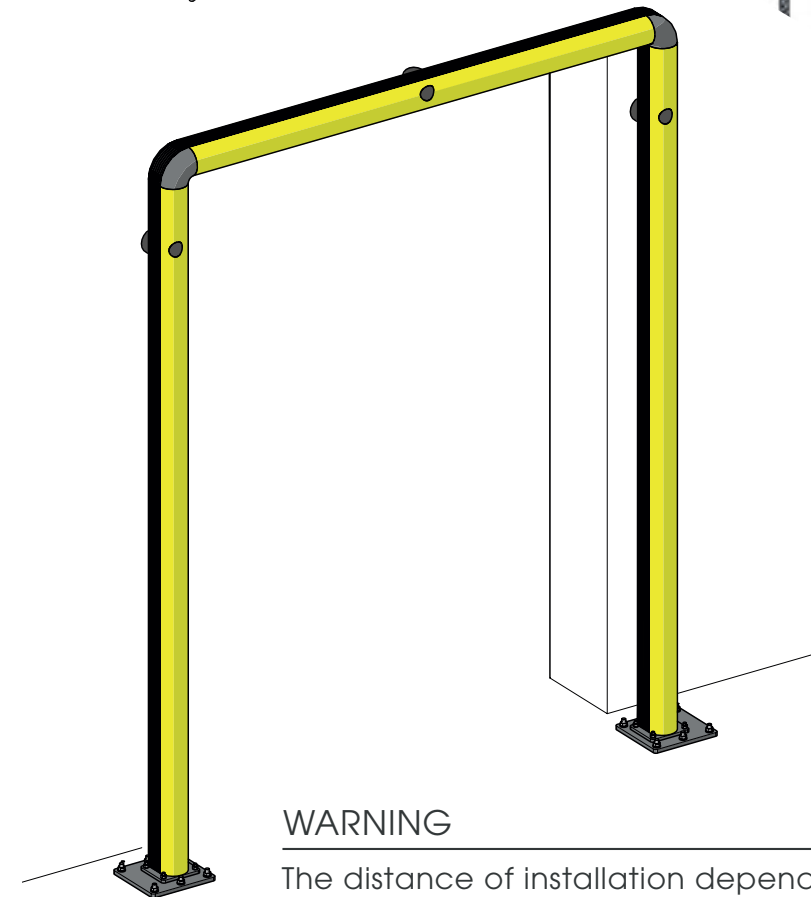

FULL FRAME

PROTEZIONE PORTA FULL FRAME
FULL FRAME DOOR PROTECTION

*STANDARD DIMENSIONS
UP TO 4500mm HIGH
AND 4000mm WIDE

WARNING

Full frame up to 4000mm high and 4000mm wide can be used without being mounted to the wall

FULL FRAME

ISTRUZIONI DI INSTALLAZIONE
ASSEMBLY INSTRUCTIONS

WARNING

The distance of installation depends on speed and weight of vehicle and also on the dimension of the full frame

FULL FRAME

ISTRUZIONI DI INSTALLAZIONE
ASSEMBLY INSTRUCTIONS

DP 90 ONE WAY

PORTA PEDESTRIAN 90
DOOR PEDESTRIAN 90

DP 90 ONE WAY

PORTA PEDESTRIAN 90
DOOR PEDESTRIAN 90

PLEASE CHECK HERE BELOW
HOW THE SIZE OF THE DOOR IS TO BE MEASURED

PLEASE CHECK HERE BELOW
WHICH DIRECTION OF OPENING YOU NEED