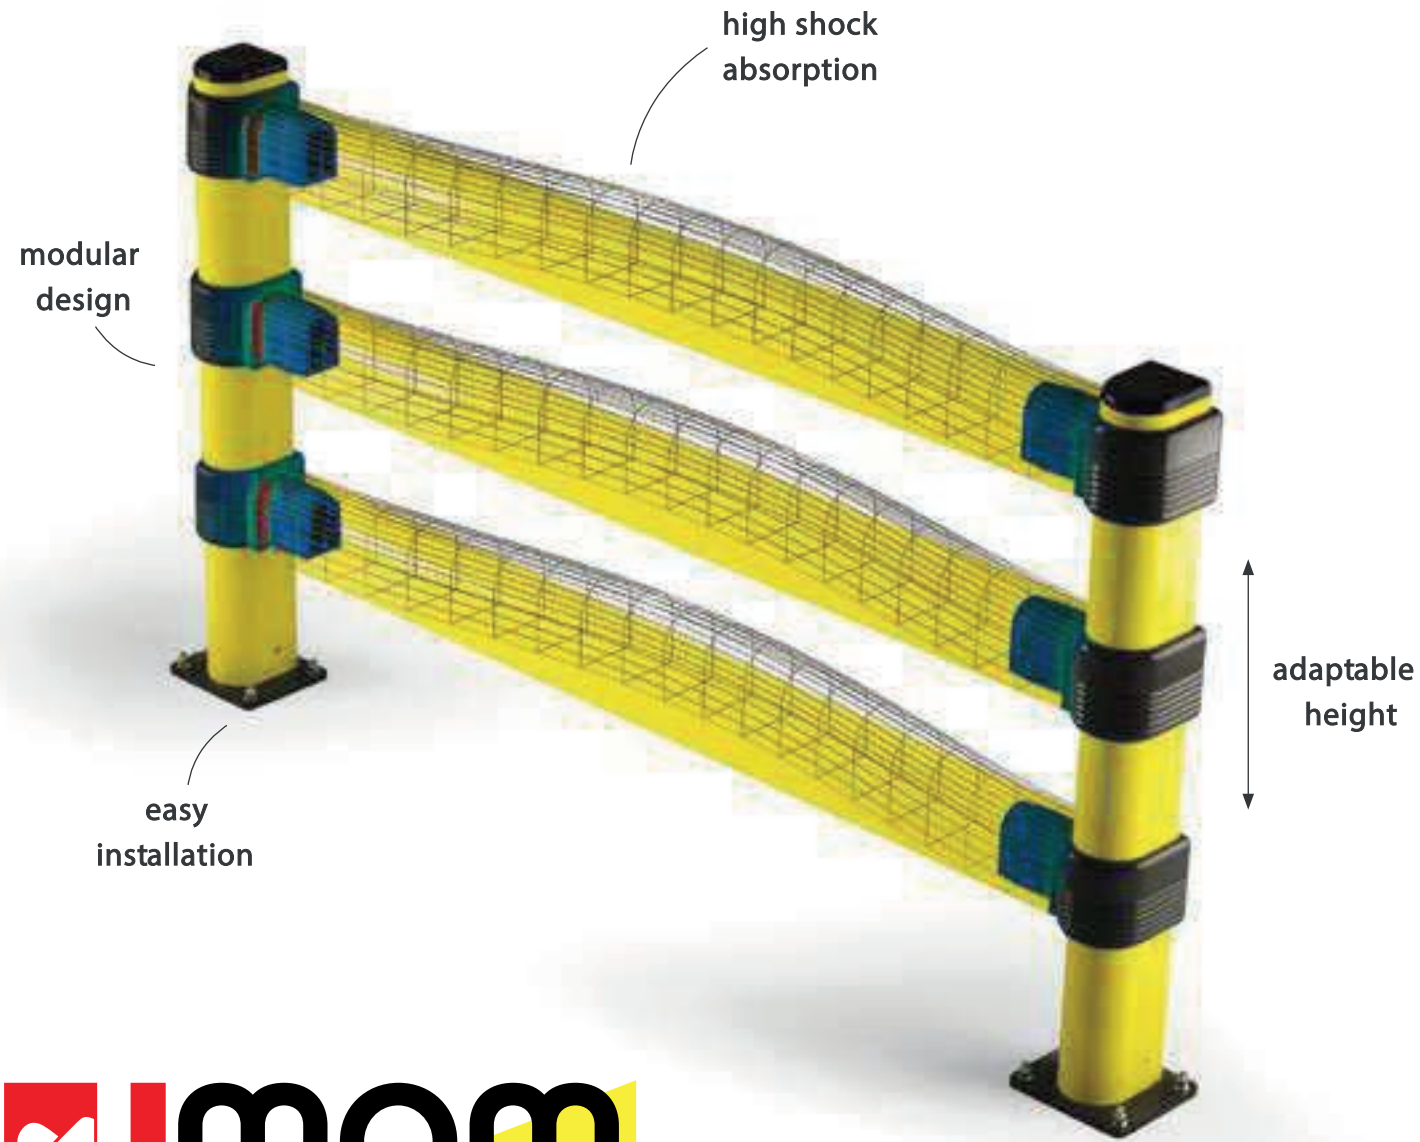

TECHNICAL DATA SHEETS

PLASTIC PROTECTIONS AND SAFETY BARRIERS

NEW
COLD LINE

MADE IN ITALY

SAFETY ENGINEERING
FOR A SAFE WORK

Safeway360

SEGURIDAD GLOBAL

Exterior & Interior

FULL FRAME

PROTEZIONE PORTA FULL FRAME
FULL FRAME DOOR PROTECTION

*STANDARD DIMENSIONS
UP TO 4500mm HIGH
AND 4000mm WIDE

WARNING

Full frame up to 4000mm high and 4000mm wide can be used without being mounted to the wall

DP 90 ONE WAY

PORTA PEDESTRIAN 90
DOOR PEDESTRIAN 90

DP 90 ONE WAY

PORTA PEDESTRIAN 90
DOOR PEDESTRIAN 90

PLEASE CHECK HERE BELOW
HOW THE SIZE OF THE DOOR IS TO BE MEASURED

PLEASE CHECK HERE BELOW
WHICH DIRECTION OF OPENING YOU NEED