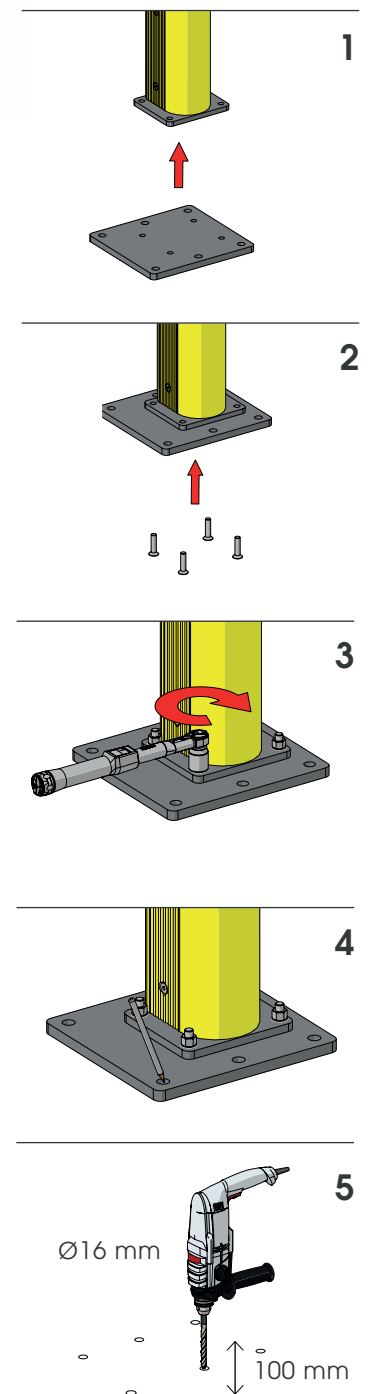

FULL FRAME

PROTEZIONE PORTA FULL FRAME
FULL FRAME DOOR PROTECTION

*STANDARD DIMENSIONS
UP TO 4500mm HIGH
AND 4000mm WIDE

WARNING

Full frame up to 4000mm high and 4000mm wide can be used without being mounted to the wall

FULL FRAME

ISTRUZIONI DI INSTALLAZIONE
ASSEMBLY INSTRUCTIONS

WARNING

The distance of installation depends on speed and weight of vehicle and also on the dimension of the full frame

FULL FRAME

ISTRUZIONI DI INSTALLAZIONE
ASSEMBLY INSTRUCTIONS

DP 90 ONE WAY

PORTA PEDESTRIAN 90
DOOR PEDESTRIAN 90

DP 90 ONE WAY

PORTA PEDESTRIAN 90
DOOR PEDESTRIAN 90

PLEASE CHECK HERE BELOW
HOW THE SIZE OF THE DOOR IS TO BE MEASURED

PLEASE CHECK HERE BELOW
WHICH DIRECTION OF OPENING YOU NEED

DP 90 ONE WAY

ISTRUZIONI DI INSTALLAZIONE
ASSEMBLY INSTRUCTIONS

DP 90 ONE WAY

ISTRUZIONI DI INSTALLAZIONE
ASSEMBLY INSTRUCTIONS

T=60Nm

5

9

6