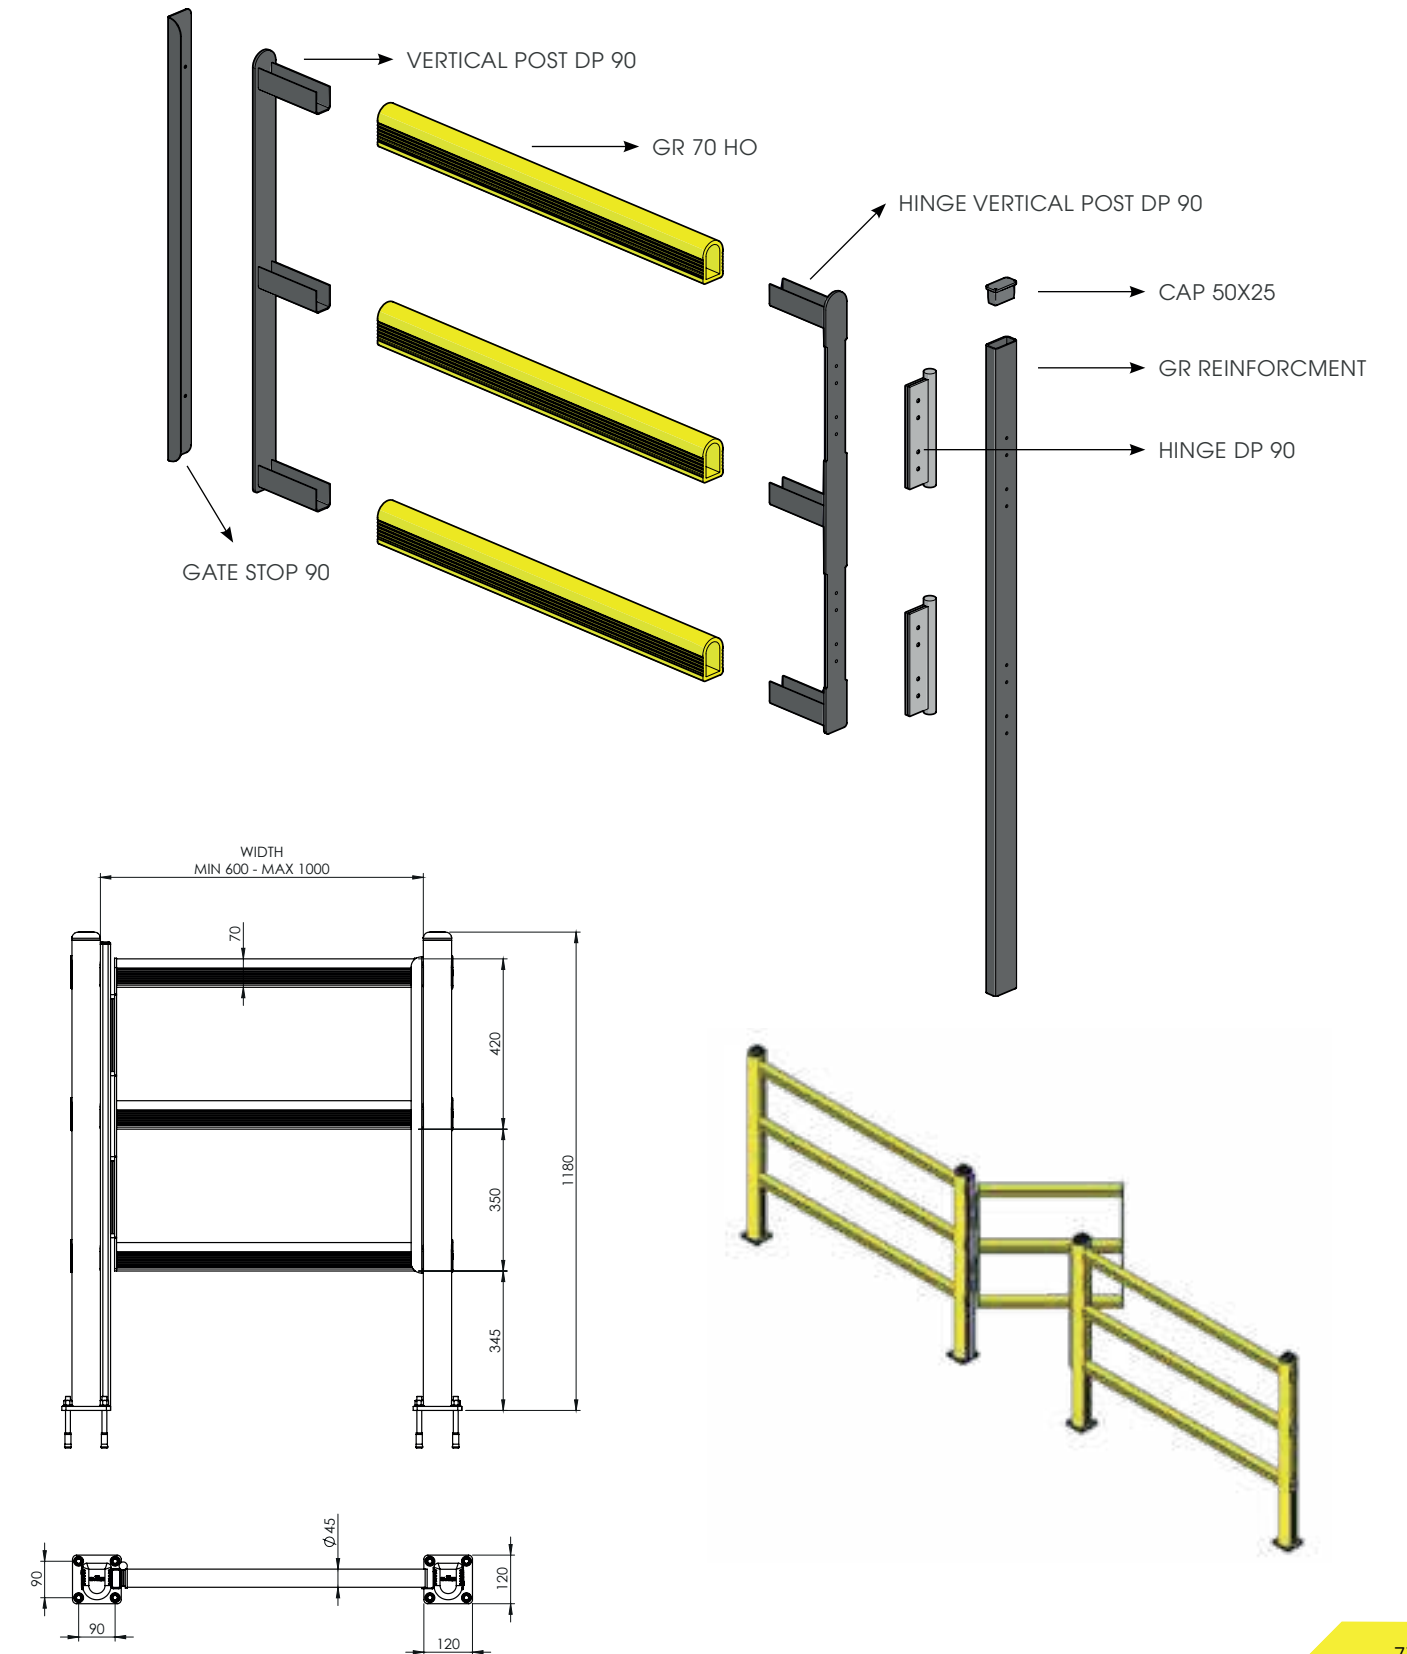

FULL FRAME

PROTEZIONE PORTA FULL FRAME
FULL FRAME DOOR PROTECTION

*STANDARD DIMENSIONS
UP TO 4500mm HIGH
AND 4000mm WIDE

WARNING

Full frame up to 4000mm high and 4000mm wide can be used without being mounted to the wall

FULL FRAME

ISTRUZIONI DI INSTALLAZIONE
ASSEMBLY INSTRUCTIONS

WARNING

The distance of installation depends on speed and weight of vehicle and also on the dimension of the full frame

FULL FRAME

ISTRUZIONI DI INSTALLAZIONE
ASSEMBLY INSTRUCTIONS

DP 90 ONE WAY

PORTA PEDESTRIAN 90
DOOR PEDESTRIAN 90

DP 90 ONE WAY

PORTA PEDESTRIAN 90
DOOR PEDESTRIAN 90

PLEASE CHECK HERE BELOW
HOW THE SIZE OF THE DOOR IS TO BE MEASURED

PLEASE CHECK HERE BELOW
WHICH DIRECTION OF OPENING YOU NEED

DP 90 ONE WAY

ISTRUZIONI DI INSTALLAZIONE
ASSEMBLY INSTRUCTIONS

DP 90 ONE WAY

ISTRUZIONI DI INSTALLAZIONE
ASSEMBLY INSTRUCTIONS

T=60Nm

5

9

6