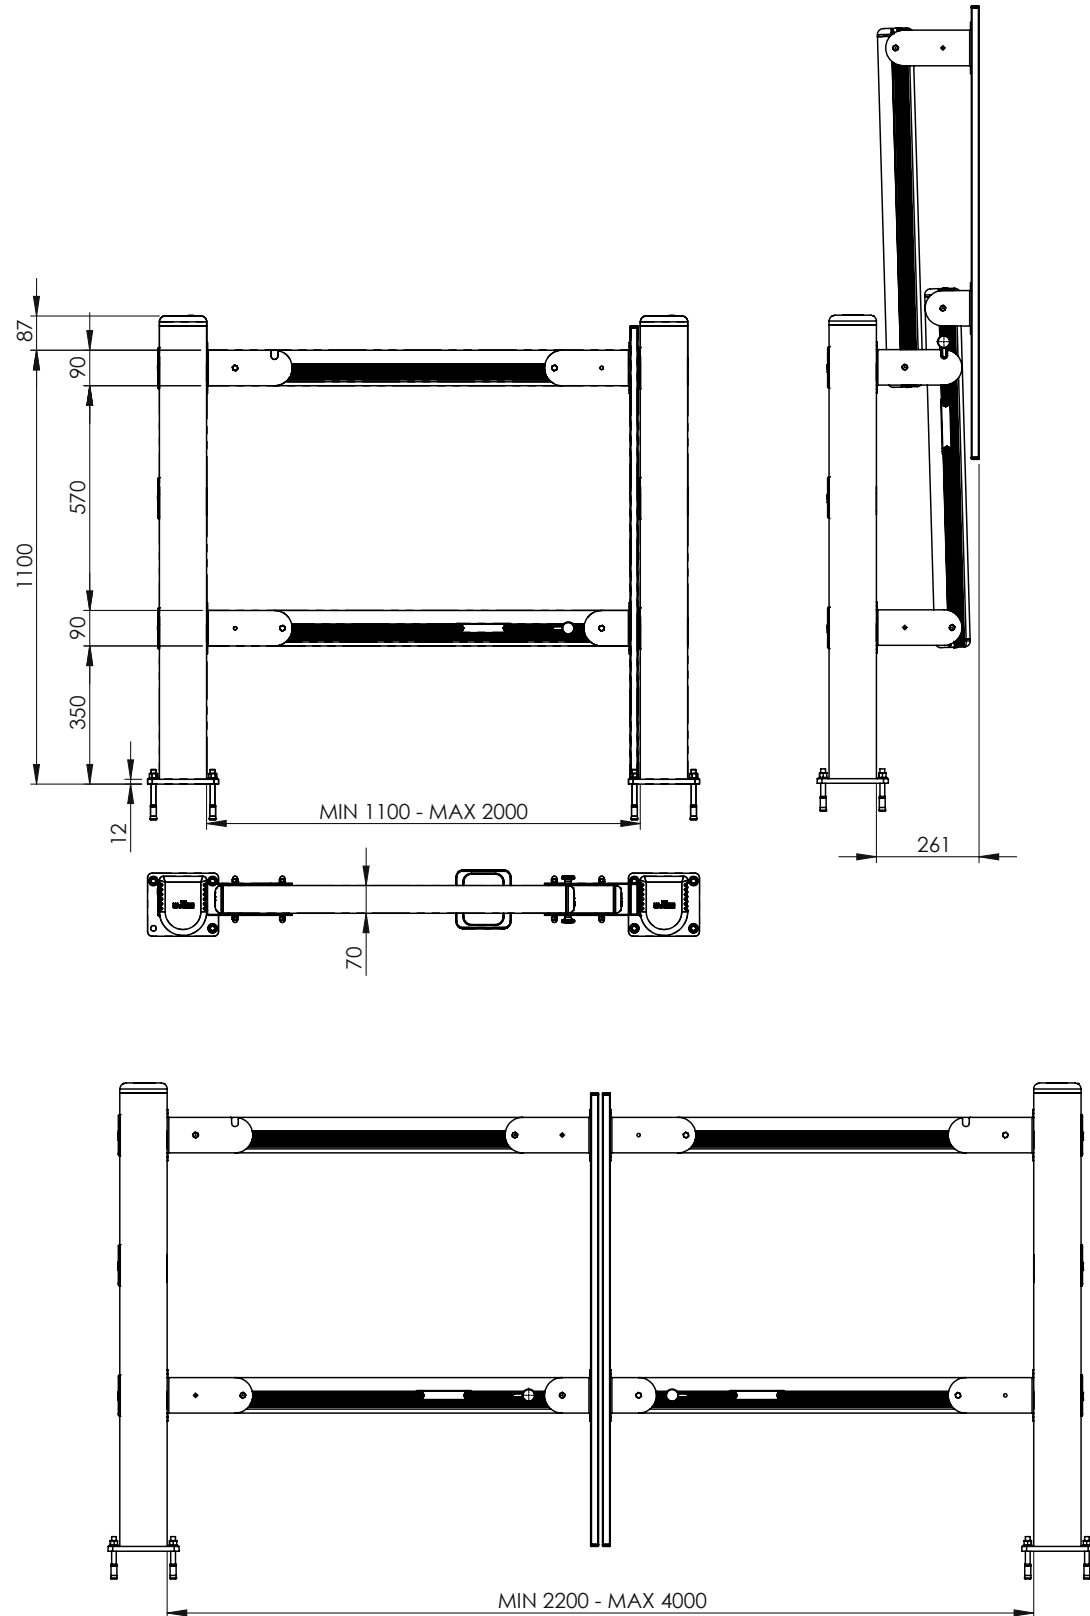

LIFT GATE 150

CANCELLO PEDESTRIAN 150
GATE FOR PEDESTRIAN 150