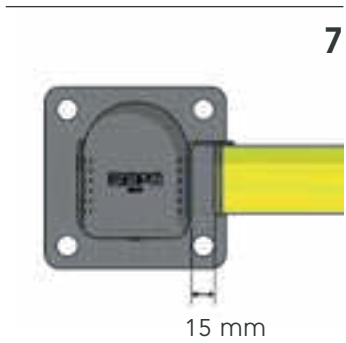

DP 90 SWING

ISTRUZIONI DI INSTALLAZIONE
ASSEMBLY INSTRUCTIONS

DP 90 SWING

ISTRUZIONI DI INSTALLAZIONE
ASSEMBLY INSTRUCTIONS

DP 150 ONE WAY

PORTA PEDESTRIAN 150
DOOR PEDESTRIAN 150

DP 150 ONE WAY

PORTA PEDESTRIAN 150
DOOR PEDESTRIAN 150

PLEASE CHECK HERE BELOW
HOW THE SIZE OF THE DOOR IS TO BE MEASURED

PLEASE CHECK HERE BELOW
WHICH DIRECTION OF OPENING YOU NEED

DP 150 ONE WAY

ISTRUZIONI DI INSTALLAZIONE
ASSEMBLY INSTRUCTIONS

DP 150 ONE WAY

ISTRUZIONI DI INSTALLAZIONE
ASSEMBLY INSTRUCTIONS

DP 150 SWING

PORTA PEDESTRIAN 90
DOOR PEDESTRIAN 90

DP 150 SWING

PORTA PEDESTRIAN 150
DOOR PEDESTRIAN 150

PLEASE CHECK HERE BELOW
HOW THE SIZE OF THE DOOR IS TO BE MEASURED