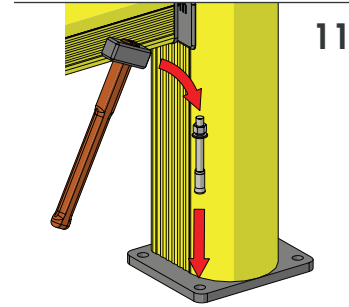

DP 150 SWING

ISTRUZIONI DI INSTALLAZIONE
ASSEMBLY INSTRUCTIONS

6

7

8

9

10

11

12

13

LIFT GATE 90

CANCELLO PEDESTRIAN 90
GATE FOR PEDESTRIAN 90