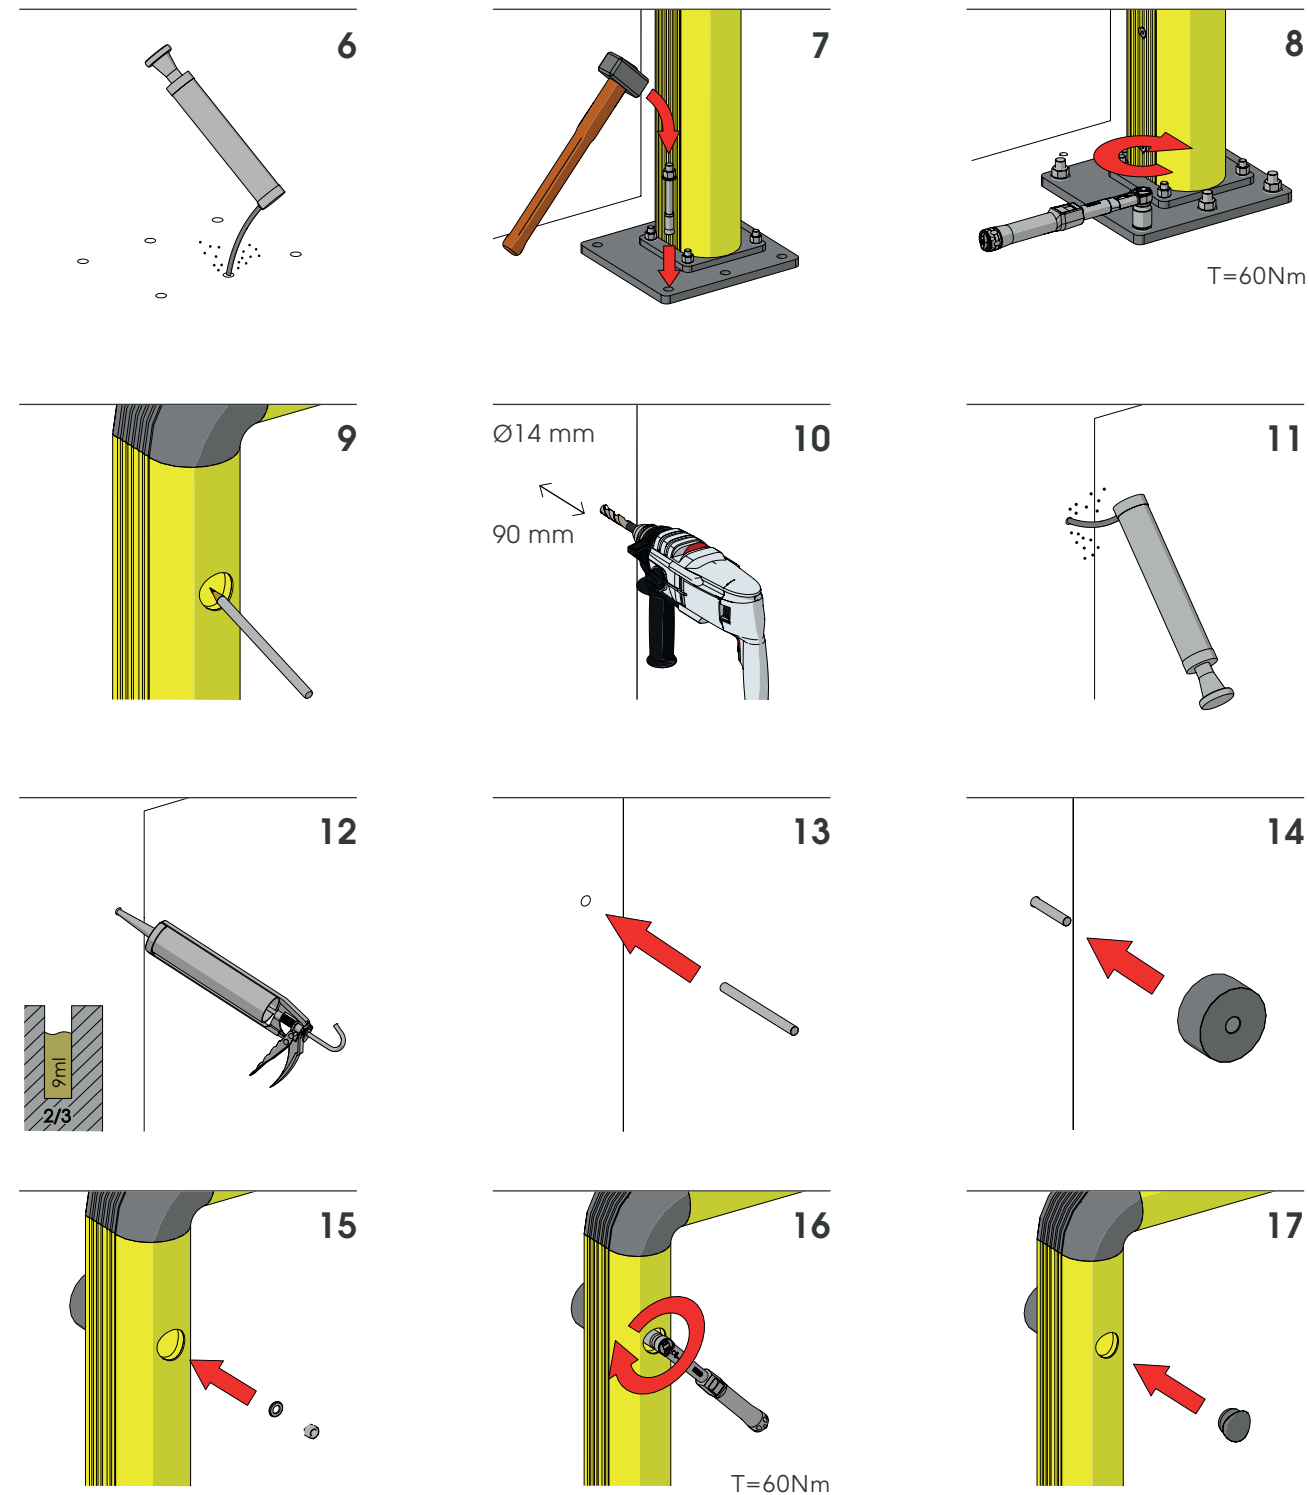

FULL FRAME

PROTEZIONE PORTA FULL FRAME
FULL FRAME DOOR PROTECTION

*STANDARD DIMENSIONS
UP TO 4500mm HIGH
AND 4000mm WIDE

WARNING

Full frame up to 4000mm high and 4000mm wide can be used without being mounted to the wall

FULL FRAME

ISTRUZIONI DI INSTALLAZIONE
ASSEMBLY INSTRUCTIONS

WARNING

The distance of installation depends on speed and weight of vehicle and also on the dimension of the full frame

FULL FRAME

ISTRUZIONI DI INSTALLAZIONE
ASSEMBLY INSTRUCTIONS

DP 90 ONE WAY

PORTA PEDESTRIAN 90
DOOR PEDESTRIAN 90

DP 90 ONE WAY

PORTA PEDESTRIAN 90
DOOR PEDESTRIAN 90

PLEASE CHECK HERE BELOW
HOW THE SIZE OF THE DOOR IS TO BE MEASURED

PLEASE CHECK HERE BELOW
WHICH DIRECTION OF OPENING YOU NEED