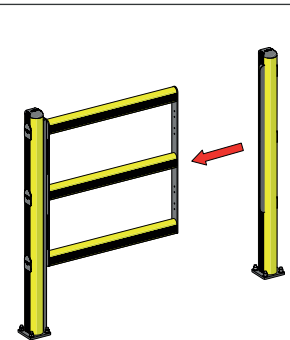

DP 90 ONE WAY

PORTA PEDESTRIAN 90
DOOR PEDESTRIAN 90

DP 90 ONE WAY

PORTA PEDESTRIAN 90
DOOR PEDESTRIAN 90

PLEASE CHECK HERE BELOW
HOW THE SIZE OF THE DOOR IS TO BE MEASURED

PLEASE CHECK HERE BELOW
WHICH DIRECTION OF OPENING YOU NEED

DP 90 ONE WAY

ISTRUZIONI DI INSTALLAZIONE
ASSEMBLY INSTRUCTIONS

DP 90 ONE WAY

ISTRUZIONI DI INSTALLAZIONE
ASSEMBLY INSTRUCTIONS

T=60Nm

5

9

6