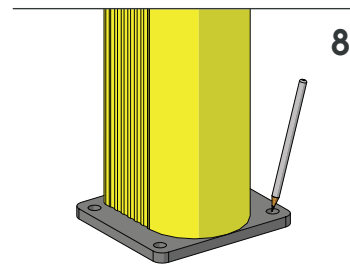

ISTRUZIONI DI INSTALLAZIONE
ASSEMBLY INSTRUCTIONS

DP 150 SWING

PORTA PEDESTRIAN 90
DOOR PEDESTRIAN 90

DP 150 SWING

PORTA PEDESTRIAN 150
DOOR PEDESTRIAN 150

PLEASE CHECK HERE BELOW
HOW THE SIZE OF THE DOOR IS TO BE MEASURED

PLEASE CHECK HERE BELOW
WHICH DIRECTION OF OPENING YOU NEED

DP 150 SWING

ISTRUZIONI DI INSTALLAZIONE
ASSEMBLY INSTRUCTIONS

DP 150 SWING

ISTRUZIONI DI INSTALLAZIONE
ASSEMBLY INSTRUCTIONS

6

7

8