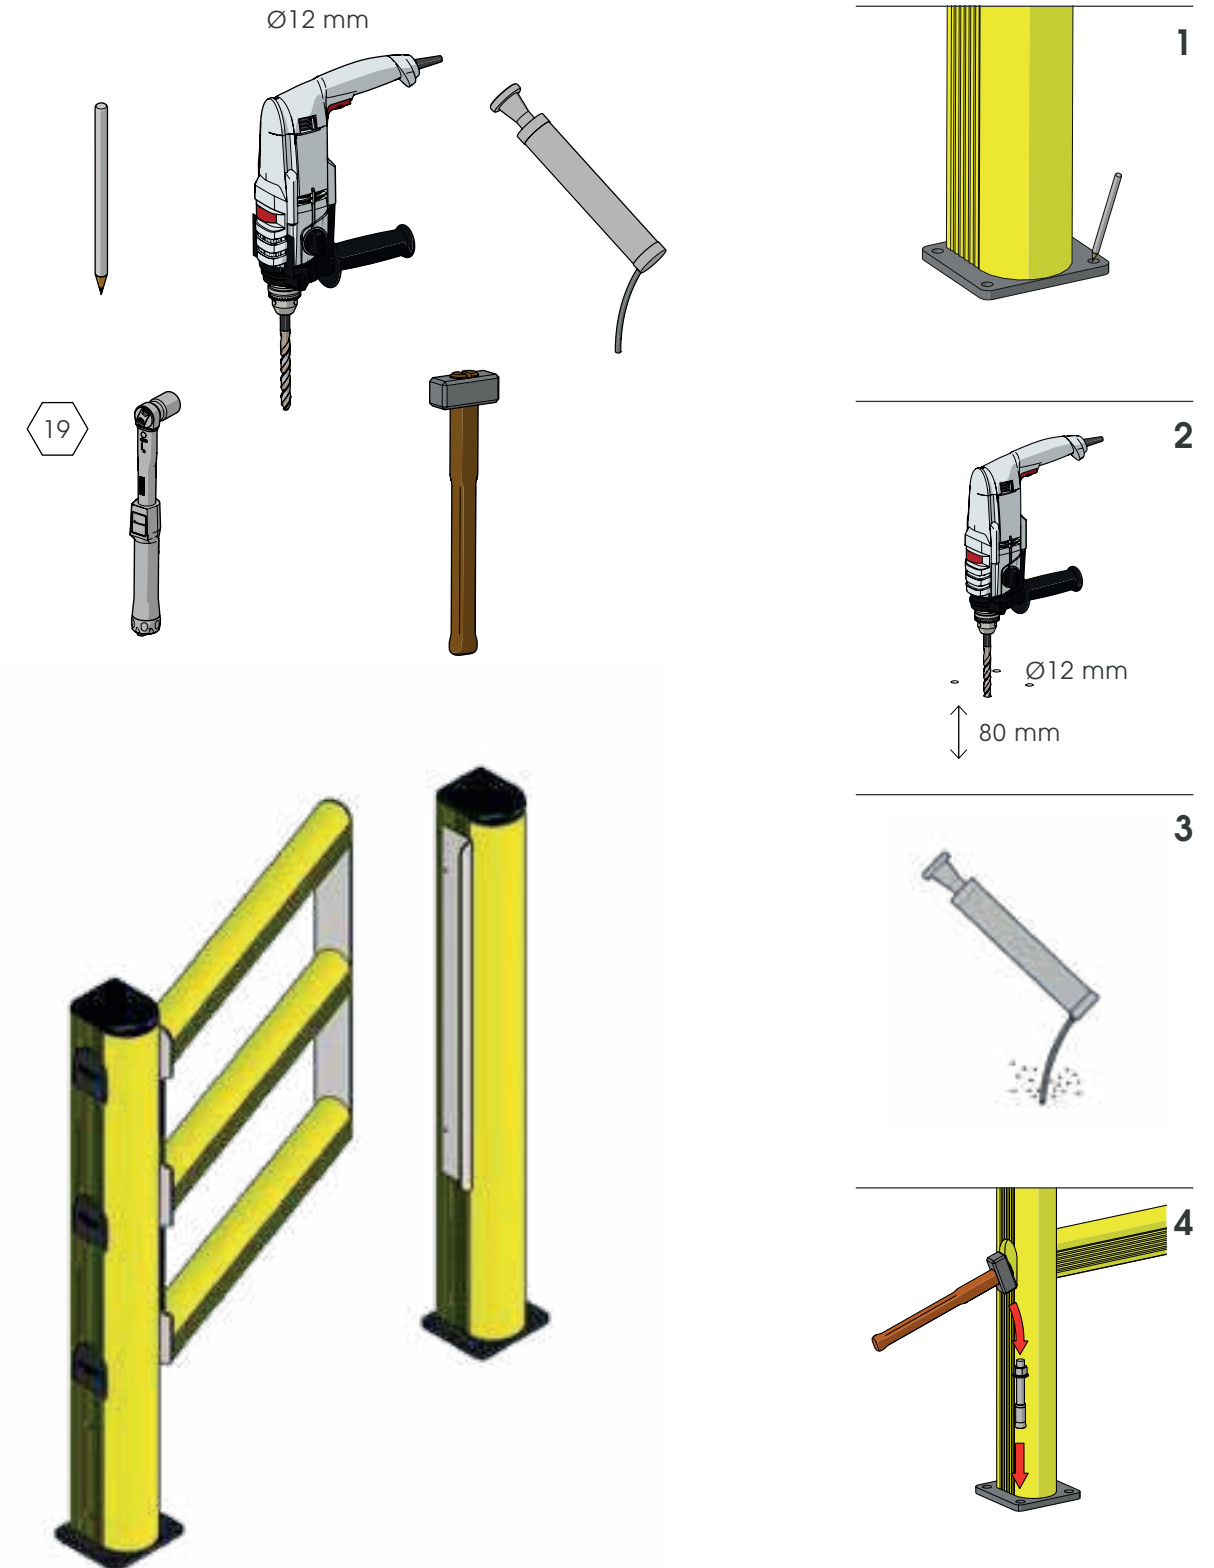

DP 90 SWING

ISTRUZIONI DI INSTALLAZIONE
ASSEMBLY INSTRUCTIONS

DP 90 SWING

ISTRUZIONI DI INSTALLAZIONE
ASSEMBLY INSTRUCTIONS

DP 150 ONE WAY

PORTA PEDESTRIAN 150
DOOR PEDESTRIAN 150

DP 150 ONE WAY

PORTA PEDESTRIAN 150
DOOR PEDESTRIAN 150

PLEASE CHECK HERE BELOW
HOW THE SIZE OF THE DOOR IS TO BE MEASURED

PLEASE CHECK HERE BELOW
WHICH DIRECTION OF OPENING YOU NEED

DP 150 ONE WAY

ISTRUZIONI DI INSTALLAZIONE
ASSEMBLY INSTRUCTIONS

DP 150 ONE WAY

ISTRUZIONI DI INSTALLAZIONE
ASSEMBLY INSTRUCTIONS

DP 150 SWING

PORTA PEDESTRIAN 90
DOOR PEDESTRIAN 90

DP 150 SWING

PORTA PEDESTRIAN 150
DOOR PEDESTRIAN 150

PLEASE CHECK HERE BELOW
HOW THE SIZE OF THE DOOR IS TO BE MEASURED