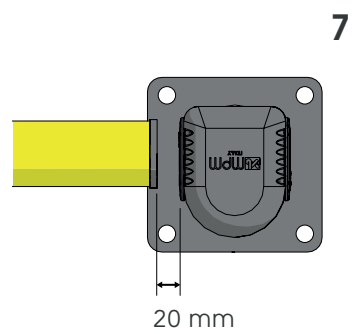

PORTA PEDESTRIAN 90
DOOR PEDESTRIAN 90

DP 90 SWING

PORTA PEDESTRIAN 90
DOOR PEDESTRIAN 90

PLEASE CHECK HERE BELOW
HOW THE SIZE OF THE DOOR IS TO BE MEASURED

PLEASE CHECK HERE BELOW
WHICH DIRECTION OF OPENING YOU NEED

DP 90 SWING

ISTRUZIONI DI INSTALLAZIONE
ASSEMBLY INSTRUCTIONS

DP 90 SWING

ISTRUZIONI DI INSTALLAZIONE
ASSEMBLY INSTRUCTIONS

DP 150 ONE WAY

PORTA PEDESTRIAN 150
DOOR PEDESTRIAN 150

DP 150 ONE WAY

PORTA PEDESTRIAN 150
DOOR PEDESTRIAN 150