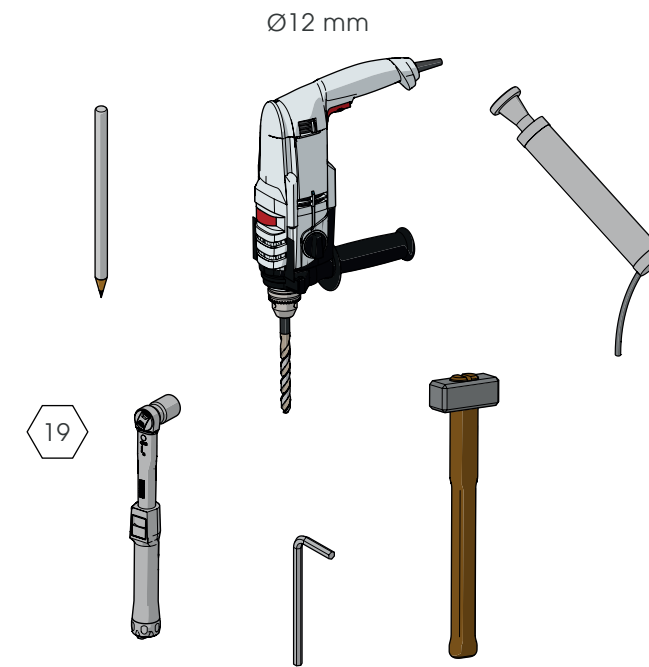

ISTRUZIONI DI INSTALLAZIONE
ASSEMBLY INSTRUCTIONS

DP 150 SWING

PORTA PEDESTRIAN 90
DOOR PEDESTRIAN 90

DP 150 SWING

PORTA PEDESTRIAN 150
DOOR PEDESTRIAN 150

PLEASE CHECK HERE BELOW
HOW THE SIZE OF THE DOOR IS TO BE MEASURED

PLEASE CHECK HERE BELOW
WHICH DIRECTION OF OPENING YOU NEED

DP 150 SWING

ISTRUZIONI DI INSTALLAZIONE
ASSEMBLY INSTRUCTIONS

DP 150 SWING

ISTRUZIONI DI INSTALLAZIONE
ASSEMBLY INSTRUCTIONS

6

7

8