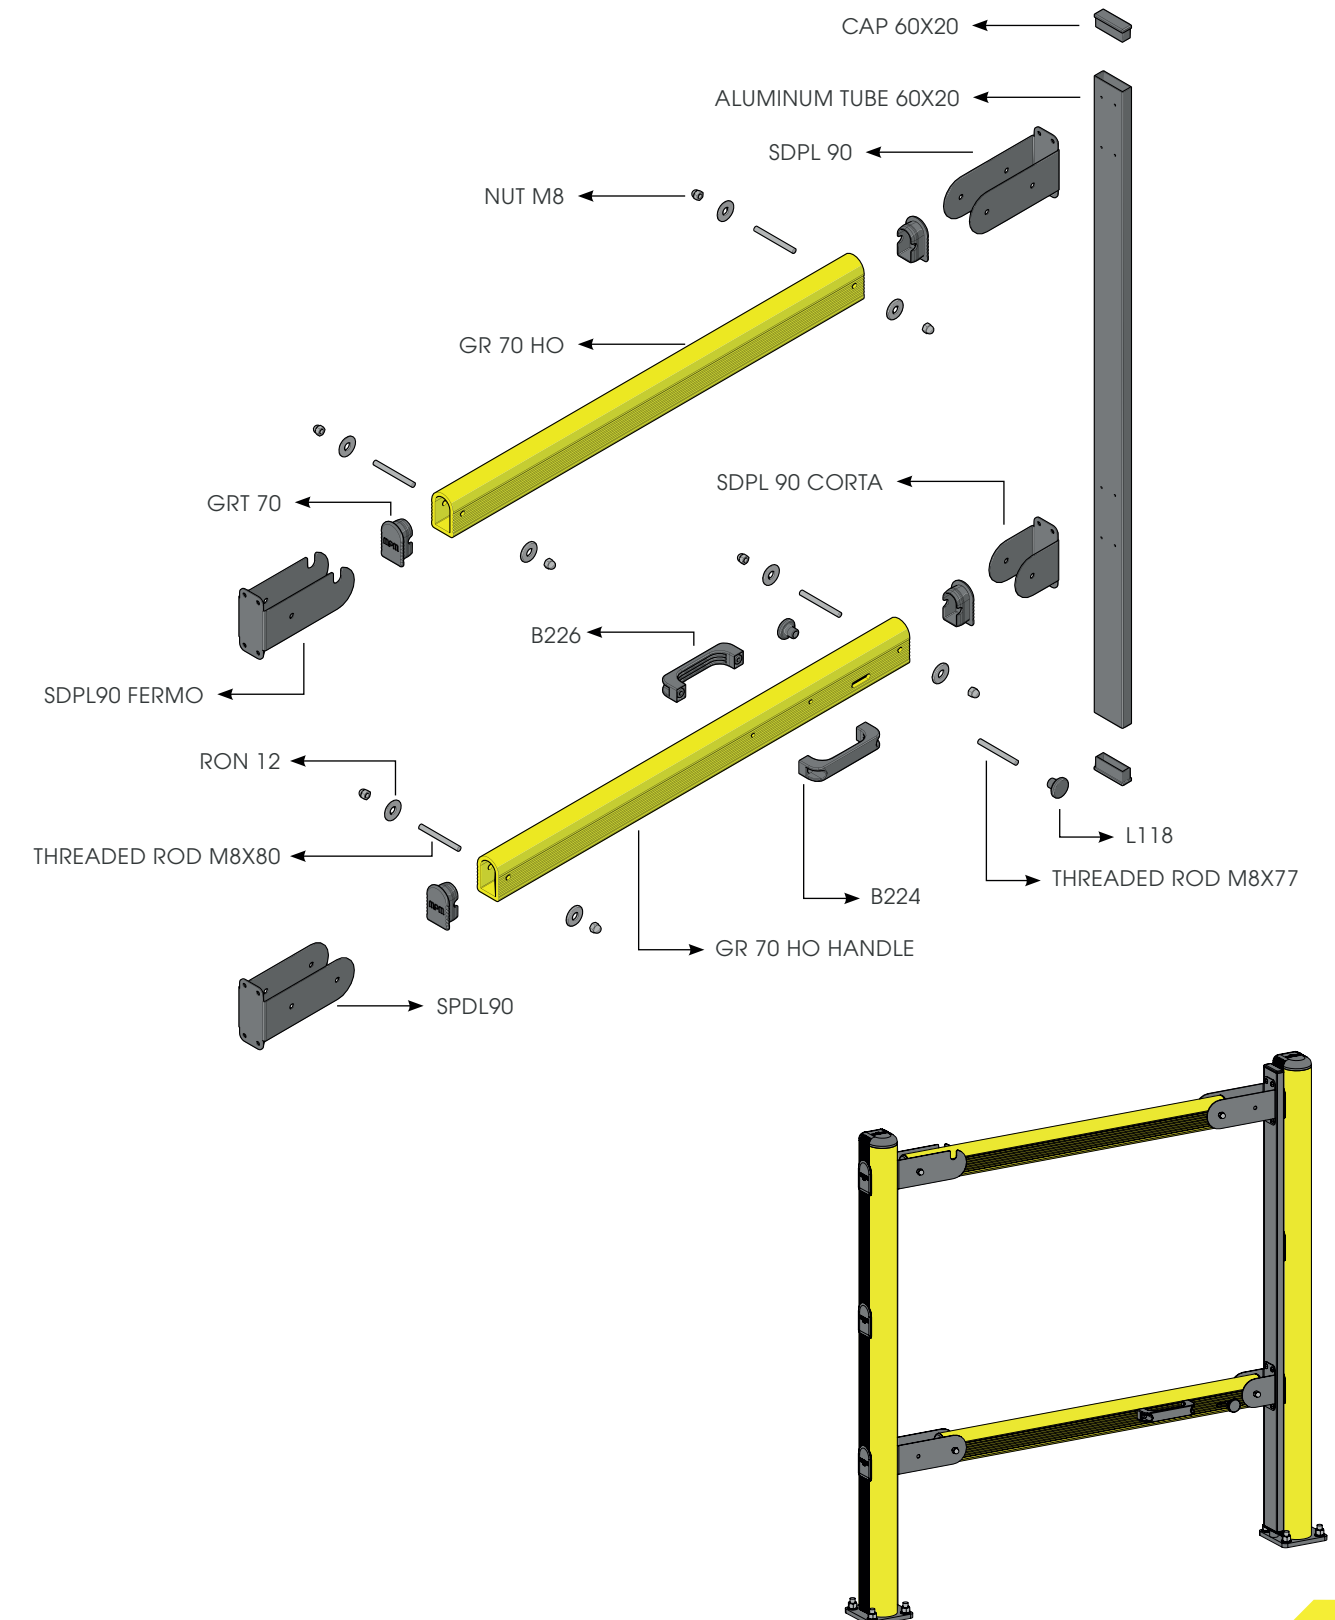

PLEASE CHECK HERE BELOW
WHICH DIRECTION OF OPENING YOU NEED

DP 150 SWING

ISTRUZIONI DI INSTALLAZIONE
ASSEMBLY INSTRUCTIONS

DP 150 SWING

ISTRUZIONI DI INSTALLAZIONE
ASSEMBLY INSTRUCTIONS

6

7

8

9

10

11

12

13

LIFT GATE 90

CANCELLO PEDESTRIAN 90
GATE FOR PEDESTRIAN 90

LIFT GATE 90

CANCELLO PEDESTRIAN 90
GATE FOR PEDESTRIAN 90

LIFT GATE 90

ISTRUZIONI DI INSTALLAZIONE
ASSEMBLY INSTRUCTIONS

WARNING
The distance of installation depends
on speed and weight of vehicle

LIFT GATE 90

ISTRUZIONI DI INSTALLAZIONE
ASSEMBLY INSTRUCTIONS

LINK SINGLE

GUARD RAIL A SINGOLA BARRIERA REGOLABILE
ADJUSTABLE SINGLE RAIL BARRIER