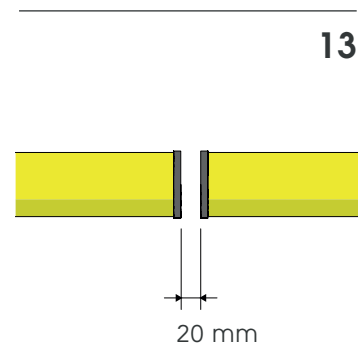

DP 90 SWING

ISTRUZIONI DI INSTALLAZIONE
ASSEMBLY INSTRUCTIONS