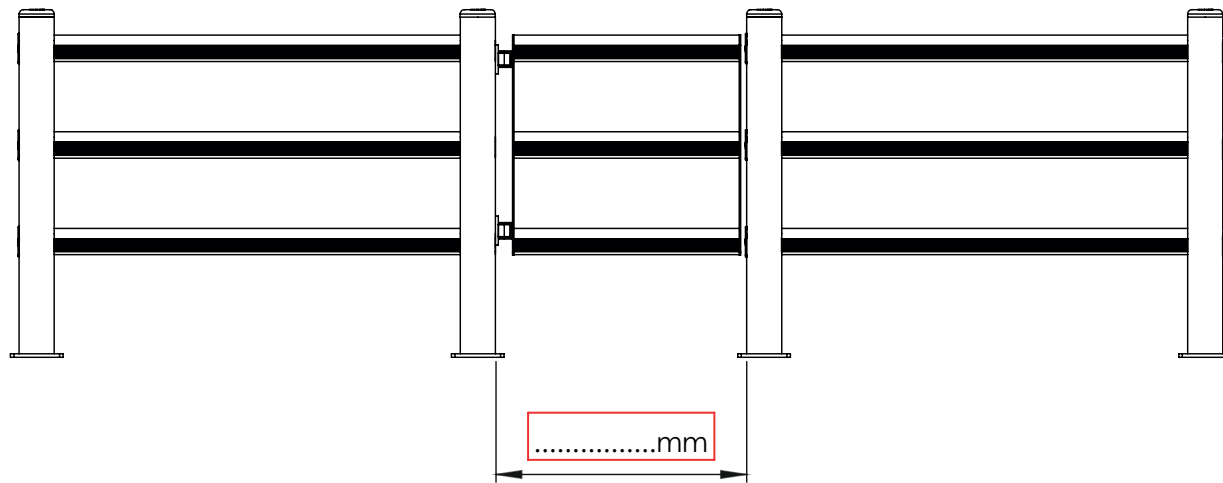

ISTRUZIONI DI INSTALLAZIONE
ASSEMBLY INSTRUCTIONS

DP 150 SWING

PORTA PEDESTRIAN 90
DOOR PEDESTRIAN 90

DP 150 SWING

PORTA PEDESTRIAN 150
DOOR PEDESTRIAN 150

PLEASE CHECK HERE BELOW
HOW THE SIZE OF THE DOOR IS TO BE MEASURED