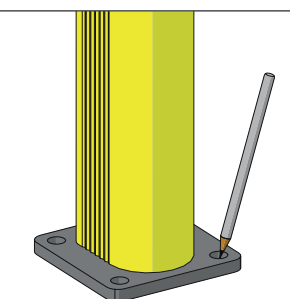

DP 90 ONE WAY

ISTRUZIONI DI INSTALLAZIONE
ASSEMBLY INSTRUCTIONS

T=60Nm

5

9

6

10

7

15 mm

11

8

T=60Nm

12

DP 90 SWING

PORTA PEDESTRIAN 90
DOOR PEDESTRIAN 90