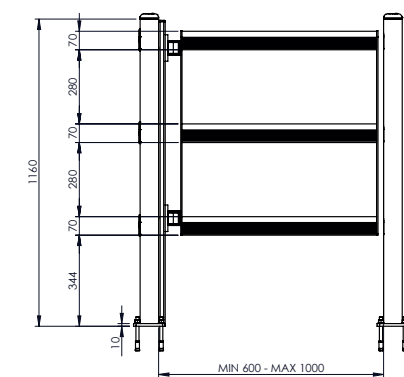

10

7

15 mm

11

8

T=60Nm

12

DP 90 SWING

PORTA PEDESTRIAN 90
DOOR PEDESTRIAN 90

DP 90 SWING

PORTA PEDESTRIAN 90
DOOR PEDESTRIAN 90

PLEASE CHECK HERE BELOW
HOW THE SIZE OF THE DOOR IS TO BE MEASURED

PLEASE CHECK HERE BELOW
WHICH DIRECTION OF OPENING YOU NEED