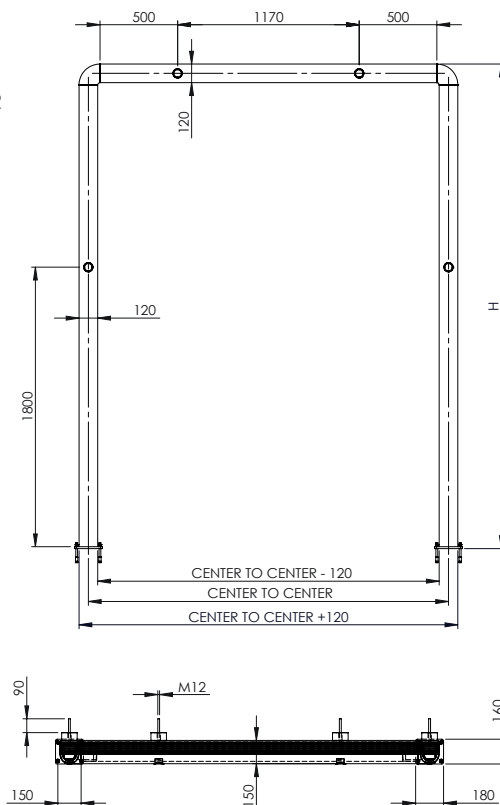

FULL FRAME

PROTEZIONE PORTA FULL FRAME
FULL FRAME DOOR PROTECTION

*STANDARD DIMENSIONS
UP TO 4500mm HIGH
AND 4000mm WIDE

WARNING

Full frame up to 4000mm high and 4000mm wide can be used without being mounted to the wall

FULL FRAME

ISTRUZIONI DI INSTALLAZIONE
ASSEMBLY INSTRUCTIONS

WARNING

The distance of installation depends on speed and weight of vehicle and also on the dimension of the full frame

FULL FRAME

ISTRUZIONI DI INSTALLAZIONE
ASSEMBLY INSTRUCTIONS

DP 90 ONE WAY

PORTA PEDESTRIAN 90
DOOR PEDESTRIAN 90

DP 90 ONE WAY

PORTA PEDESTRIAN 90
DOOR PEDESTRIAN 90

PLEASE CHECK HERE BELOW
HOW THE SIZE OF THE DOOR IS TO BE MEASURED

PLEASE CHECK HERE BELOW
WHICH DIRECTION OF OPENING YOU NEED