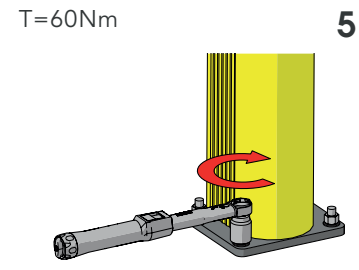

DP 150 ONE WAY

ISTRUZIONI DI INSTALLAZIONE
ASSEMBLY INSTRUCTIONS