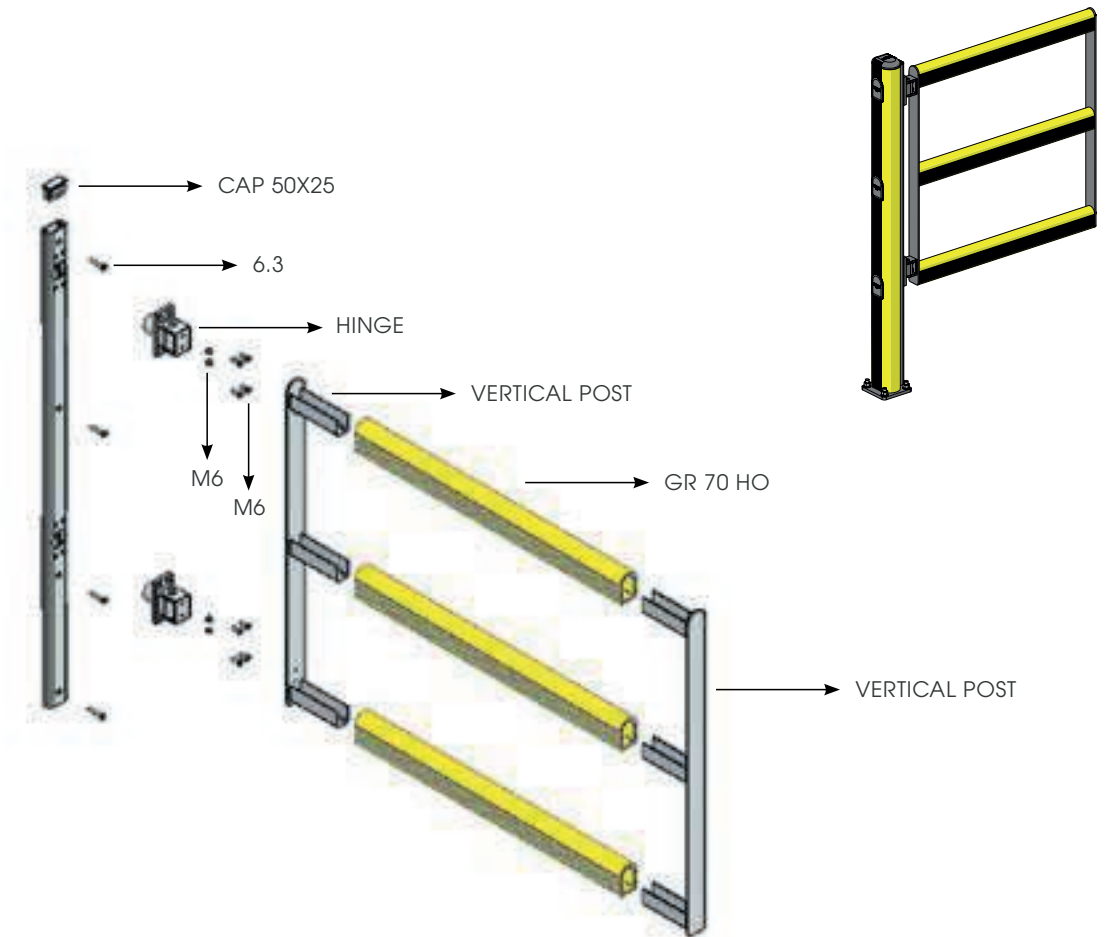

DP 90 ONE WAY

PORTA PEDESTRIAN 90
DOOR PEDESTRIAN 90

DP 90 ONE WAY

PORTA PEDESTRIAN 90
DOOR PEDESTRIAN 90

PLEASE CHECK HERE BELOW
HOW THE SIZE OF THE DOOR IS TO BE MEASURED

PLEASE CHECK HERE BELOW
WHICH DIRECTION OF OPENING YOU NEED

DP 90 ONE WAY

ISTRUZIONI DI INSTALLAZIONE
ASSEMBLY INSTRUCTIONS

DP 90 ONE WAY

ISTRUZIONI DI INSTALLAZIONE
ASSEMBLY INSTRUCTIONS

T=60Nm

5

9

6

10

7

15 mm

11

8

T=60Nm

12

DP 90 SWING

PORTA PEDESTRIAN 90
DOOR PEDESTRIAN 90

DP 90 SWING

PORTA PEDESTRIAN 90
DOOR PEDESTRIAN 90

PLEASE CHECK HERE BELOW
HOW THE SIZE OF THE DOOR IS TO BE MEASURED

PLEASE CHECK HERE BELOW
WHICH DIRECTION OF OPENING YOU NEED