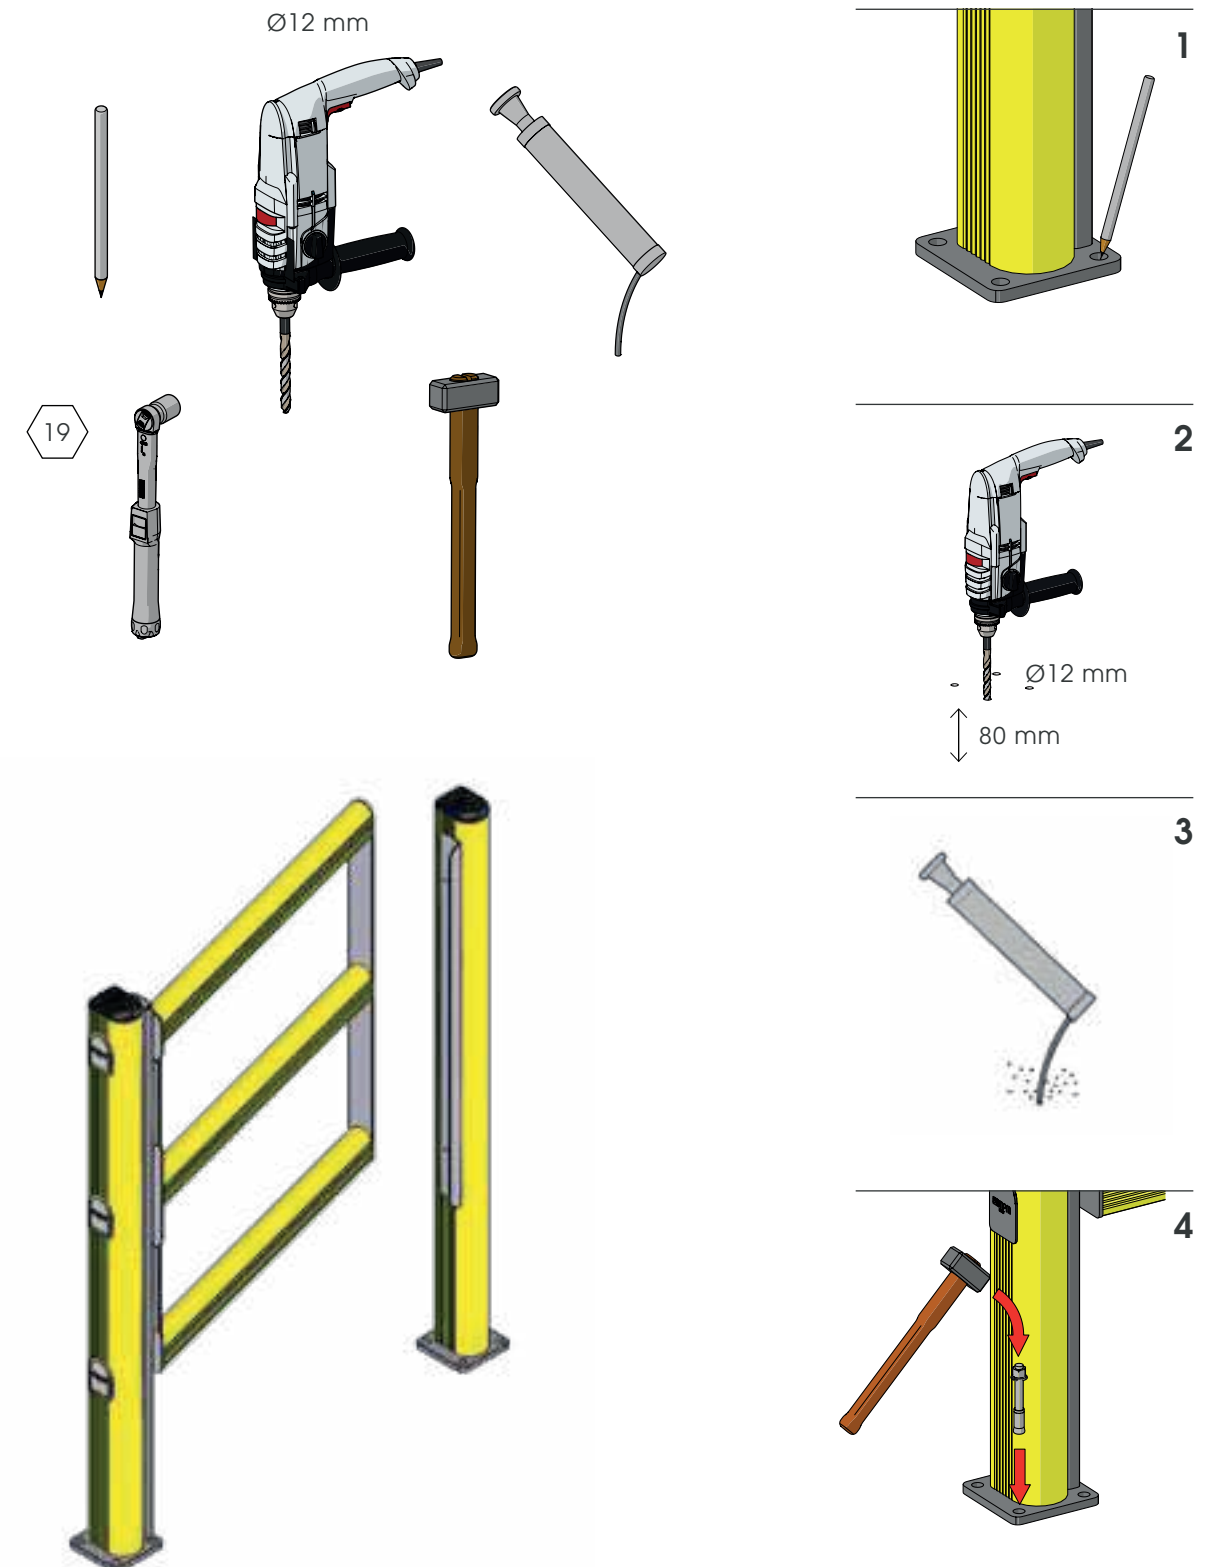

FULL FRAME

PROTEZIONE PORTA FULL FRAME
FULL FRAME DOOR PROTECTION

*STANDARD DIMENSIONS
UP TO 4500mm HIGH
AND 4000mm WIDE

WARNING

Full frame up to 4000mm high and 4000mm wide can be used without being mounted to the wall

DP 90 ONE WAY

PORTA PEDESTRIAN 90
DOOR PEDESTRIAN 90

DP 90 ONE WAY

PORTA PEDESTRIAN 90
DOOR PEDESTRIAN 90

PLEASE CHECK HERE BELOW
HOW THE SIZE OF THE DOOR IS TO BE MEASURED

PLEASE CHECK HERE BELOW
WHICH DIRECTION OF OPENING YOU NEED

DP 90 ONE WAY

ISTRUZIONI DI INSTALLAZIONE
ASSEMBLY INSTRUCTIONS

DP 90 ONE WAY

ISTRUZIONI DI INSTALLAZIONE
ASSEMBLY INSTRUCTIONS

T=60Nm

5

9

6