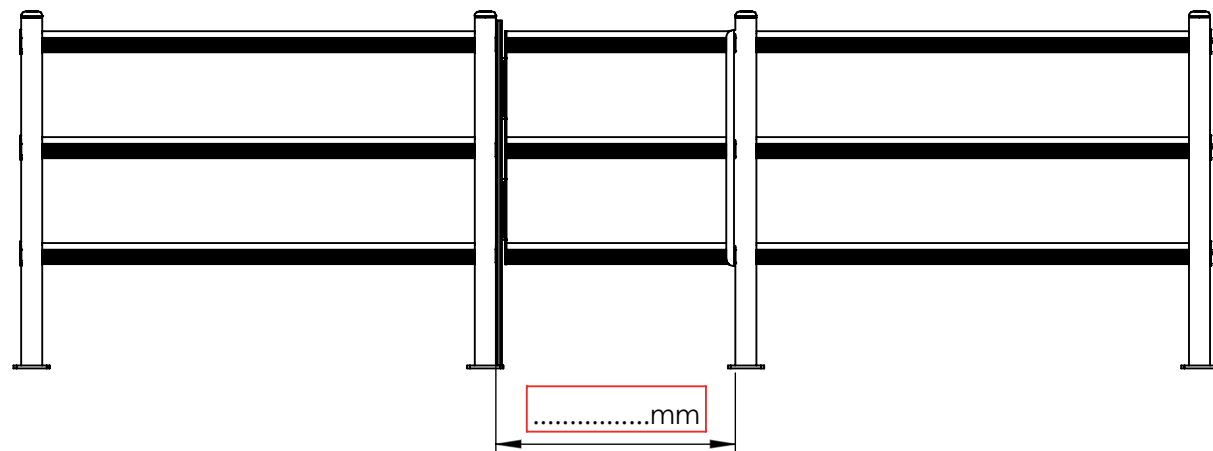

DP 90 ONE WAY

PORTA PEDESTRIAN 90
DOOR PEDESTRIAN 90

DP 90 ONE WAY

PORTA PEDESTRIAN 90
DOOR PEDESTRIAN 90

PLEASE CHECK HERE BELOW
HOW THE SIZE OF THE DOOR IS TO BE MEASURED

PLEASE CHECK HERE BELOW
WHICH DIRECTION OF OPENING YOU NEED