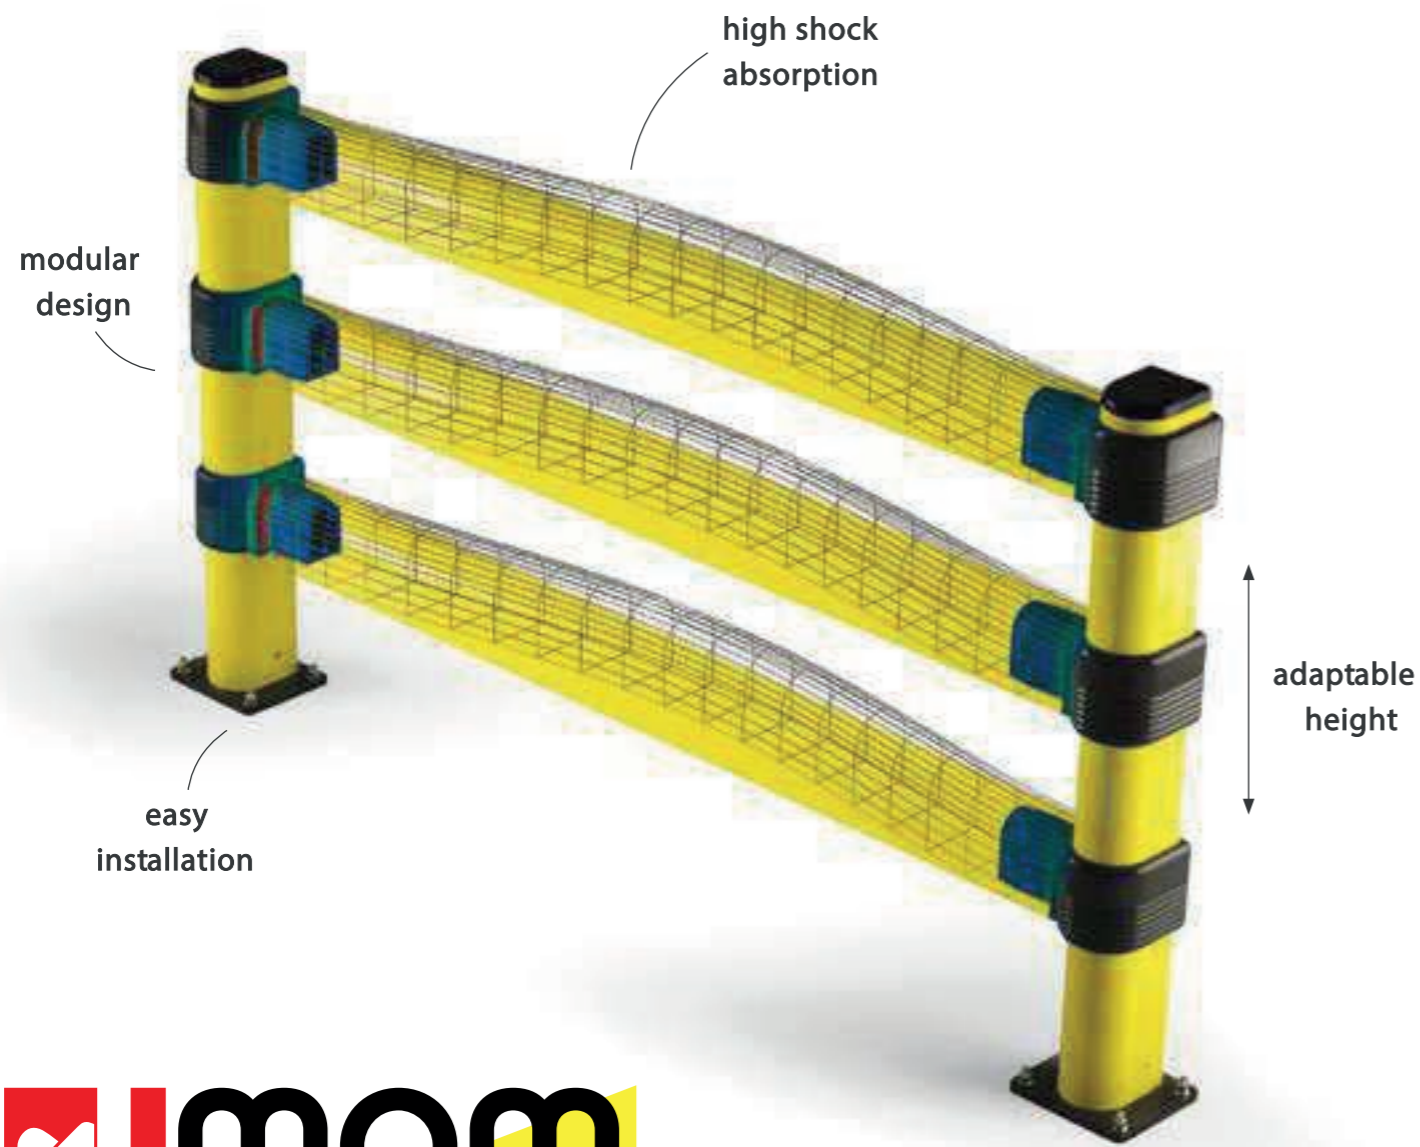

TECHNICAL DATA SHEETS

PLASTIC PROTECTIONS
AND SAFETY BARRIERS

NEW
COLD LINE

MADE IN
ITALY

SAFETY ENGINEERING
FOR A SAFE WORK

Safeway360

SEGURIDAD GLOBAL

Exterior & Interior

LINK SINGLE

ISTRUZIONI DI INSTALLAZIONE
ASSEMBLY INSTRUCTIONS

WARNING | The distance of installation depends on speed and weight of vehicle
| The product is equipped with screws M8

LINK SINGLE

ISTRUZIONI DI INSTALLAZIONE
ASSEMBLY INSTRUCTIONS

LINK LM

GUARD RAIL A DOPPIA BARRIERA REGOLABILE
ADJUSTABLE DOUBLE RAIL BARRIER

LINK LM

ISTRUZIONI DI INSTALLAZIONE
ASSEMBLY INSTRUCTIONS

WARNING | The distance of installation depends on speed and weight of vehicle
| The product is equipped with screws M8

LINK LM

ISTRUZIONI DI INSTALLAZIONE
ASSEMBLY INSTRUCTIONS

LINK 150/1

BARRIERA DI SICUREZZA REGOLABILE
ADJUSTABLE SAFETY BARRIER

LINK 150/1

ISTRUZIONI DI INSTALLAZIONE
ASSEMBLY INSTRUCTIONS

WARNING | The distance of installation depends on speed and weight of vehicle
| The product is equipped with screws M8