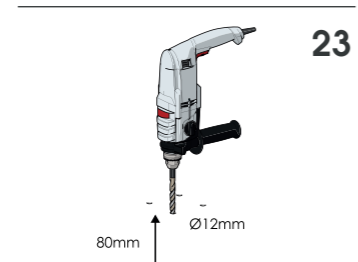

WARNING | The distance of installation depends on speed and weight of vehicle
| The product is equipped with screws M8

LINK 150/2

ISTRUZIONI DI INSTALLAZIONE
ASSEMBLY INSTRUCTIONS

LINK 150/2

ISTRUZIONI DI INSTALLAZIONE
ASSEMBLY INSTRUCTIONS