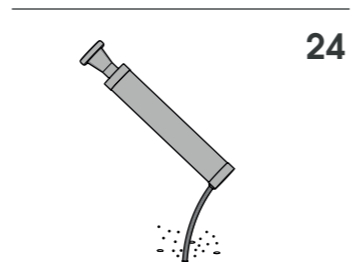

LINK 150/1

ISTRUZIONI DI INSTALLAZIONE
ASSEMBLY INSTRUCTIONS