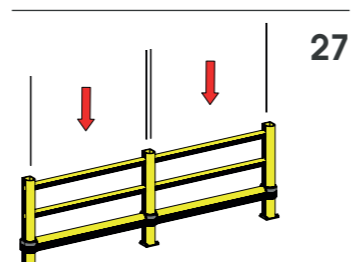

LINK 150/1

ISTRUZIONI DI INSTALLAZIONE
ASSEMBLY INSTRUCTIONS