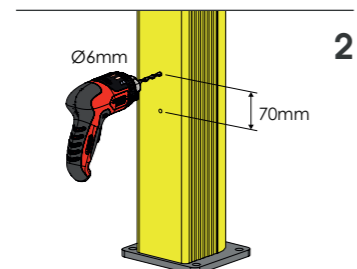

LINK LM

GUARD RAIL A DOPPIA BARRIERA REGOLABILE
ADJUSTABLE DOUBLE RAIL BARRIER

LINK LM

ISTRUZIONI DI INSTALLAZIONE
ASSEMBLY INSTRUCTIONS

WARNING | The distance of installation depends on speed and weight of vehicle
| The product is equipped with screws M8

LINK LM

ISTRUZIONI DI INSTALLAZIONE
ASSEMBLY INSTRUCTIONS

LINK 150/1

BARRIERA DI SICUREZZA REGOLABILE
ADJUSTABLE SAFETY BARRIER

LINK 150/1

ISTRUZIONI DI INSTALLAZIONE
ASSEMBLY INSTRUCTIONS

WARNING | The distance of installation depends on speed and weight of vehicle
| The product is equipped with screws M8