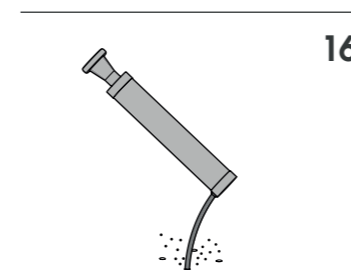

LINK 150/1

ISTRUZIONI DI INSTALLAZIONE
ASSEMBLY INSTRUCTIONS