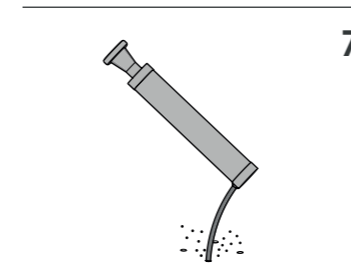

LINK 150/1

ISTRUZIONI DI INSTALLAZIONE
ASSEMBLY INSTRUCTIONS