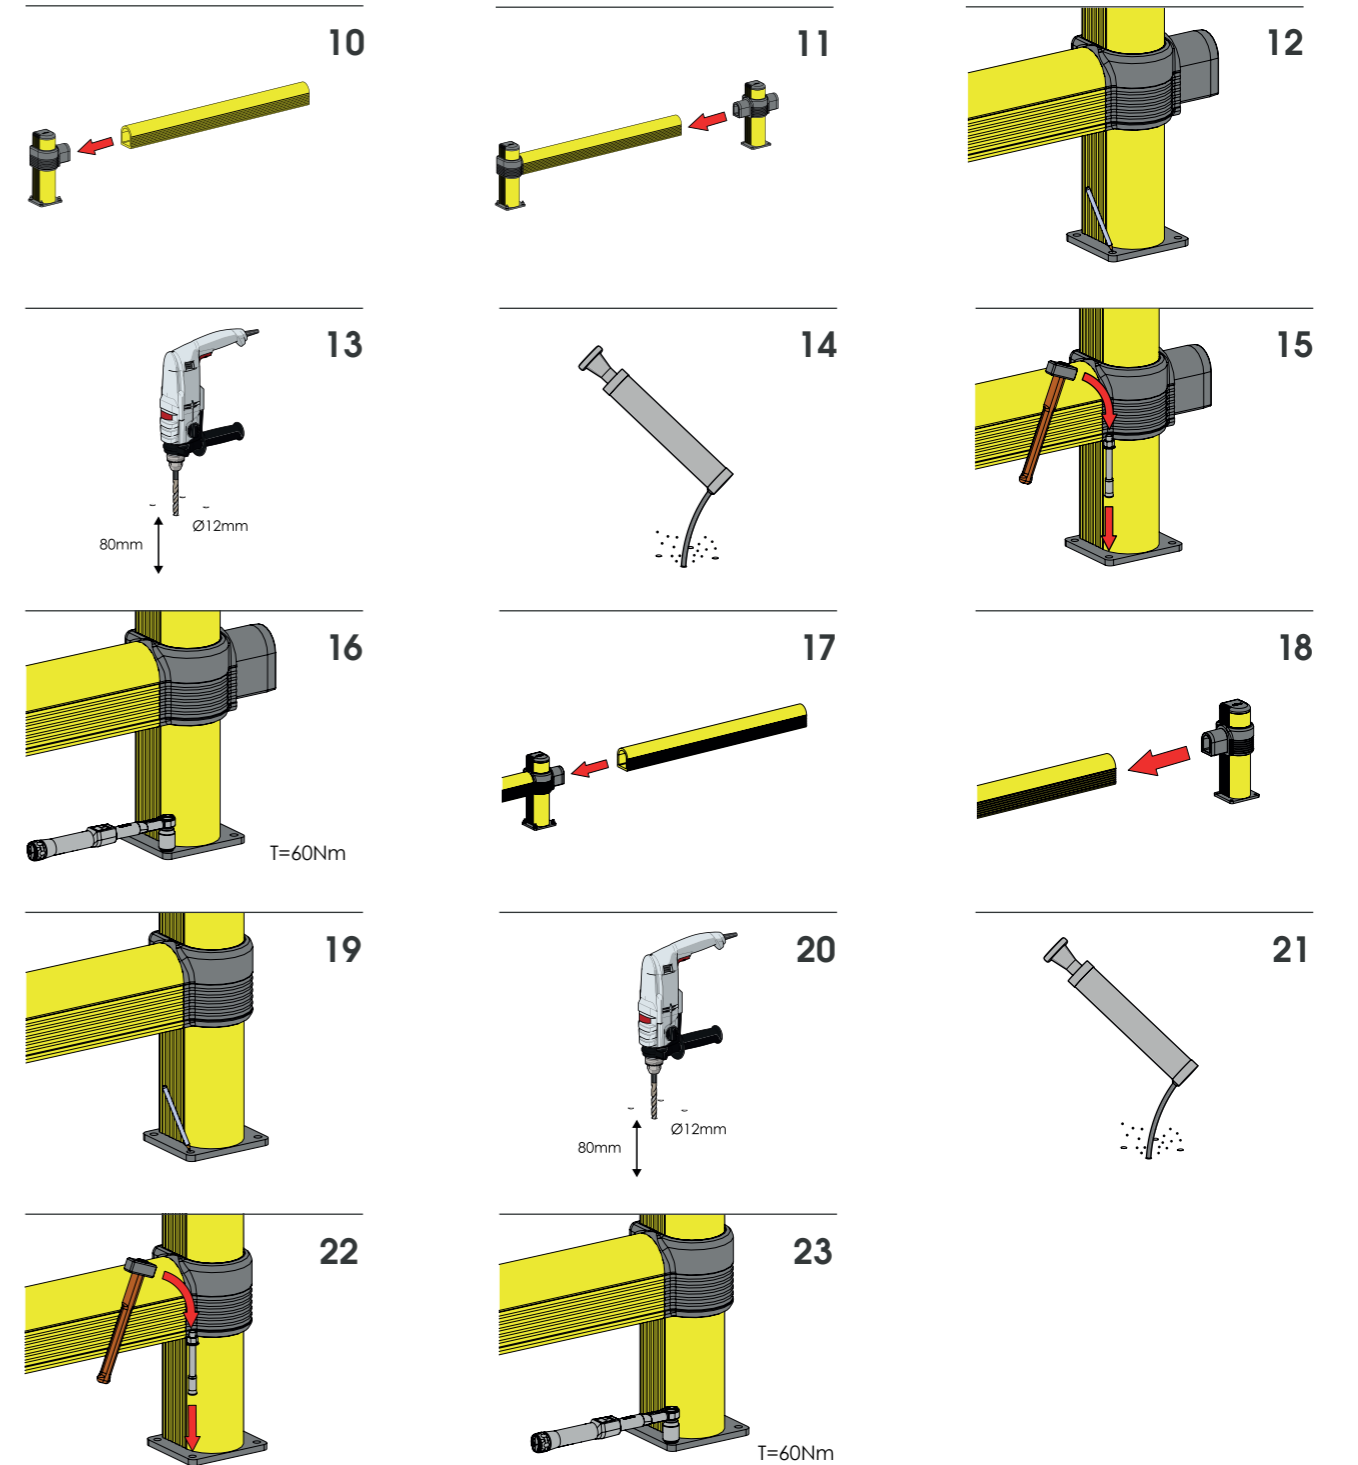

LINK SINGLE

ISTRUZIONI DI INSTALLAZIONE
ASSEMBLY INSTRUCTIONS

WARNING | The distance of installation depends on speed and weight of vehicle
| The product is equipped with screws M8

LINK SINGLE

ISTRUZIONI DI INSTALLAZIONE
ASSEMBLY INSTRUCTIONS

LINK LM

GUARD RAIL A DOPPIA BARRIERA REGOLABILE
ADJUSTABLE DOUBLE RAIL BARRIER

LINK LM

ISTRUZIONI DI INSTALLAZIONE
ASSEMBLY INSTRUCTIONS

WARNING | The distance of installation depends on speed and weight of vehicle
| The product is equipped with screws M8

LINK LM

ISTRUZIONI DI INSTALLAZIONE
ASSEMBLY INSTRUCTIONS

LINK 150/1

BARRIERA DI SICUREZZA REGOLABILE
ADJUSTABLE SAFETY BARRIER

LINK 150/1

ISTRUZIONI DI INSTALLAZIONE
ASSEMBLY INSTRUCTIONS

WARNING | The distance of installation depends on speed and weight of vehicle
| The product is equipped with screws M8