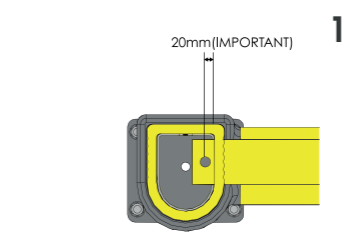

LINK 150/1

ISTRUZIONI DI INSTALLAZIONE
ASSEMBLY INSTRUCTIONS