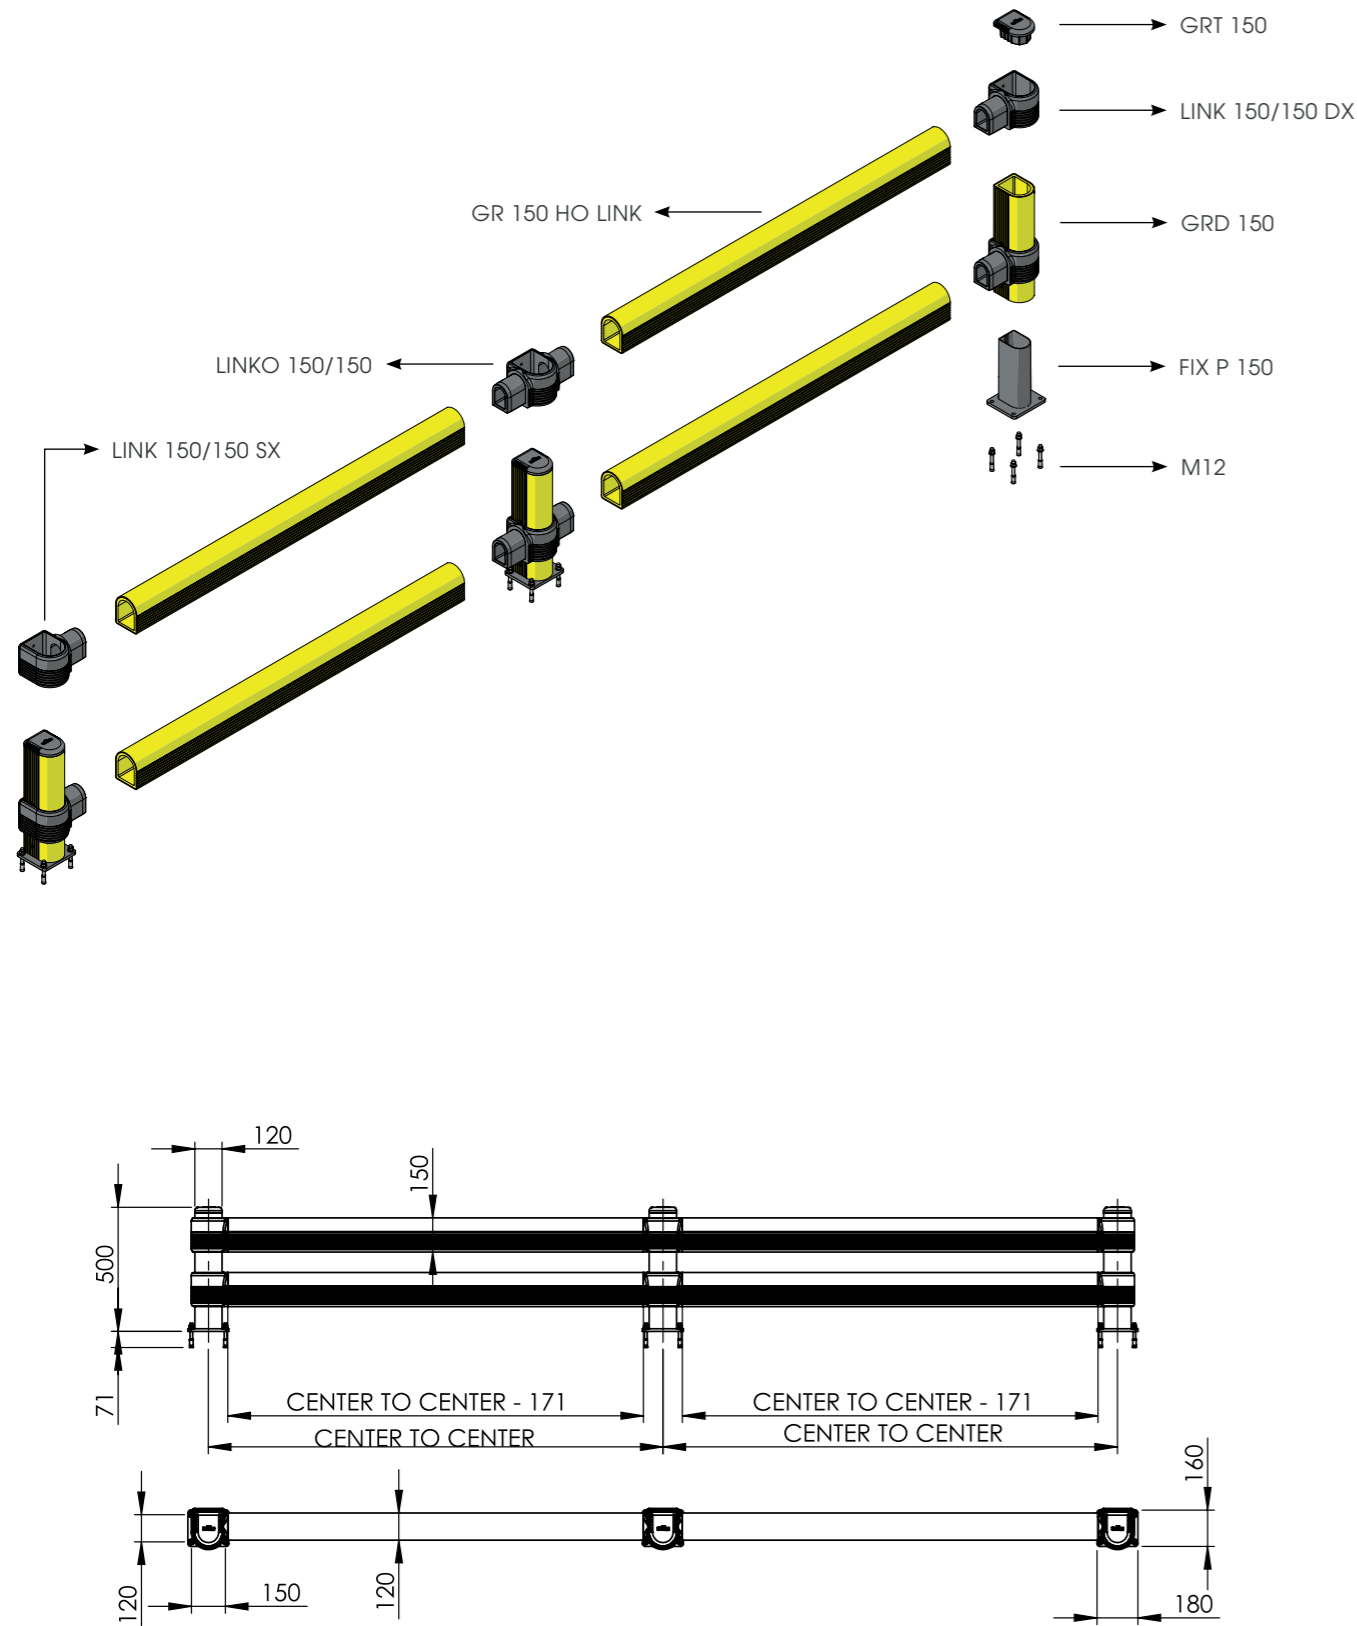

LINK SINGLE

ISTRUZIONI DI INSTALLAZIONE
ASSEMBLY INSTRUCTIONS

WARNING | The distance of installation depends on speed and weight of vehicle
| The product is equipped with screws M8

LINK SINGLE

ISTRUZIONI DI INSTALLAZIONE
ASSEMBLY INSTRUCTIONS

LINK LM

GUARD RAIL A DOPPIA BARRIERA REGOLABILE
ADJUSTABLE DOUBLE RAIL BARRIER

LINK LM

ISTRUZIONI DI INSTALLAZIONE
ASSEMBLY INSTRUCTIONS

WARNING | The distance of installation depends on speed and weight of vehicle
| The product is equipped with screws M8

LINK LM

ISTRUZIONI DI INSTALLAZIONE
ASSEMBLY INSTRUCTIONS

LINK 150/1

BARRIERA DI SICUREZZA REGOLABILE
ADJUSTABLE SAFETY BARRIER

LINK 150/1

ISTRUZIONI DI INSTALLAZIONE
ASSEMBLY INSTRUCTIONS

WARNING | The distance of installation depends on speed and weight of vehicle
| The product is equipped with screws M8