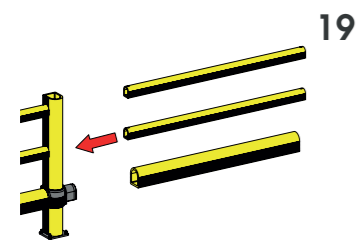

LINK 150/1

ISTRUZIONI DI INSTALLAZIONE
ASSEMBLY INSTRUCTIONS