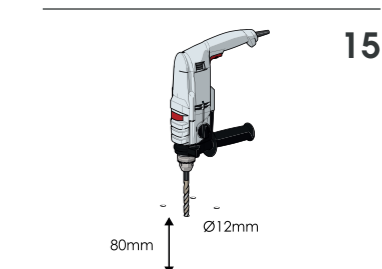

LINK 150/1

ISTRUZIONI DI INSTALLAZIONE
ASSEMBLY INSTRUCTIONS