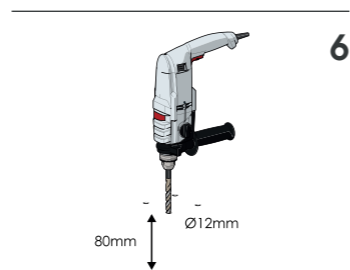

LINK LM

GUARD RAIL A DOPPIA BARRIERA REGOLABILE
ADJUSTABLE DOUBLE RAIL BARRIER

LINK LM

ISTRUZIONI DI INSTALLAZIONE
ASSEMBLY INSTRUCTIONS

WARNING | The distance of installation depends on speed and weight of vehicle
| The product is equipped with screws M8

LINK LM

ISTRUZIONI DI INSTALLAZIONE
ASSEMBLY INSTRUCTIONS

LINK 150/1

BARRIERA DI SICUREZZA REGOLABILE
ADJUSTABLE SAFETY BARRIER

LINK 150/1

ISTRUZIONI DI INSTALLAZIONE
ASSEMBLY INSTRUCTIONS

WARNING | The distance of installation depends on speed and weight of vehicle
| The product is equipped with screws M8