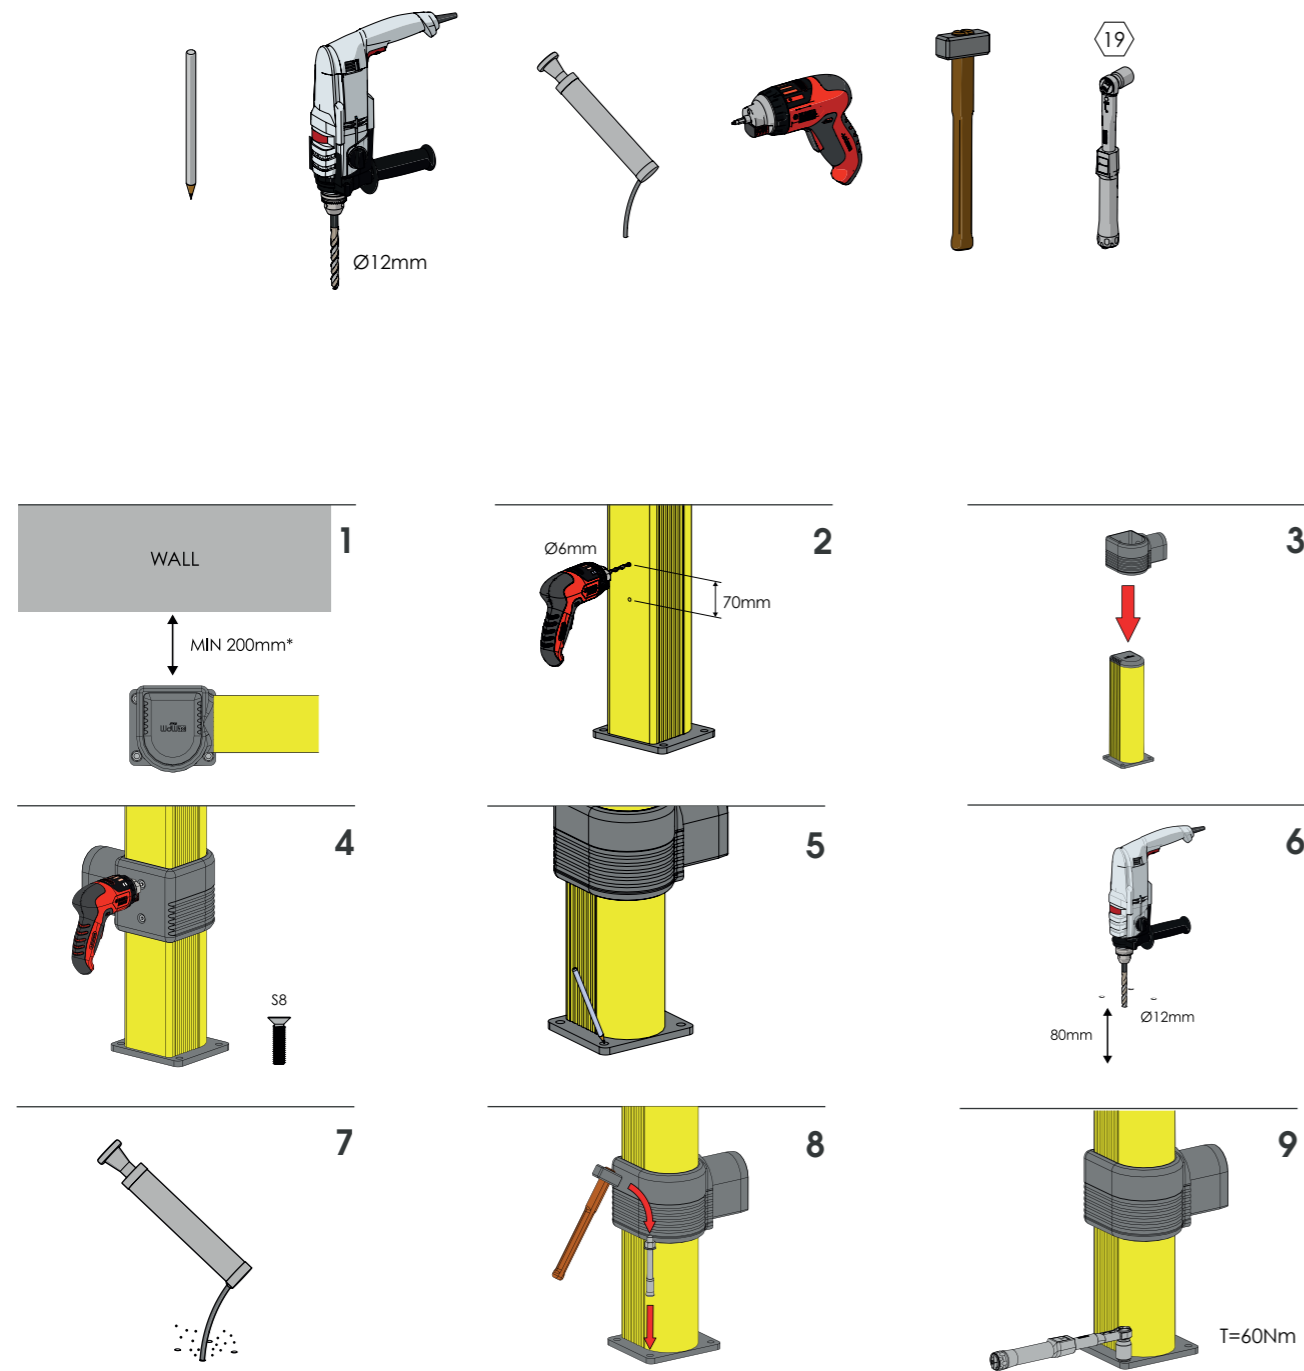

LINK SINGLE

ISTRUZIONI DI INSTALLAZIONE
ASSEMBLY INSTRUCTIONS

WARNING | The distance of installation depends on speed and weight of vehicle
| The product is equipped with screws M8

LINK SINGLE

ISTRUZIONI DI INSTALLAZIONE
ASSEMBLY INSTRUCTIONS

LINK LM

GUARD RAIL A DOPPIA BARRIERA REGOLABILE
ADJUSTABLE DOUBLE RAIL BARRIER

LINK LM

ISTRUZIONI DI INSTALLAZIONE
ASSEMBLY INSTRUCTIONS

WARNING | The distance of installation depends on speed and weight of vehicle
| The product is equipped with screws M8

LINK LM

ISTRUZIONI DI INSTALLAZIONE
ASSEMBLY INSTRUCTIONS

LINK 150/1

BARRIERA DI SICUREZZA REGOLABILE
ADJUSTABLE SAFETY BARRIER

LINK 150/1

ISTRUZIONI DI INSTALLAZIONE
ASSEMBLY INSTRUCTIONS

WARNING | The distance of installation depends on speed and weight of vehicle
| The product is equipped with screws M8