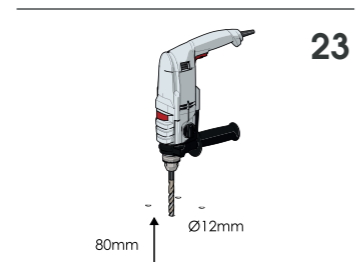

LINK 150/1

ISTRUZIONI DI INSTALLAZIONE
ASSEMBLY INSTRUCTIONS