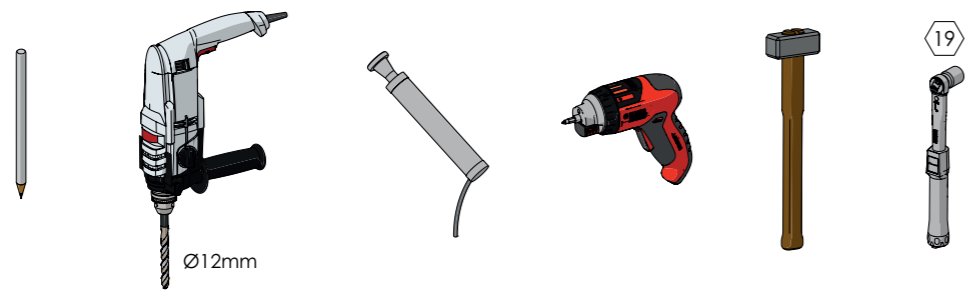

LINK LM

GUARD RAIL A DOPPIA BARRIERA REGOLABILE
ADJUSTABLE DOUBLE RAIL BARRIER

LINK LM

ISTRUZIONI DI INSTALLAZIONE
ASSEMBLY INSTRUCTIONS

WARNING | The distance of installation depends on speed and weight of vehicle
| The product is equipped with screws M8

LINK LM

ISTRUZIONI DI INSTALLAZIONE
ASSEMBLY INSTRUCTIONS

LINK 150/1

BARRIERA DI SICUREZZA REGOLABILE
ADJUSTABLE SAFETY BARRIER

LINK 150/1

ISTRUZIONI DI INSTALLAZIONE
ASSEMBLY INSTRUCTIONS

WARNING | The distance of installation depends on speed and weight of vehicle
| The product is equipped with screws M8