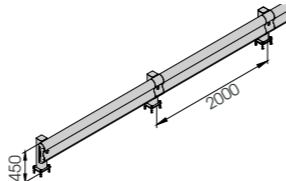

BFLEX.FRONT/1

M12 GALVANISED STEEL

BFLEX.FRONT/1 2000x450 MODULAR

Packing Colour **M** unpacked on pallet

Equipped with accessories

BFLEX.FRONT/1 1100x450
BFLEX.FRONT/1 2400x450

Length Packing Colour **M** 1.100 / 2.400 mm unpacked on pallet