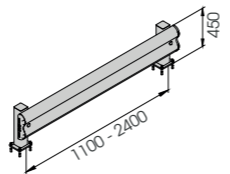

BFLEX.FRONT/1

M12 GALVANISED STEEL

BFLEX.FRONT/1 2000x450 MODULAR

Packing Colour **M** unpacked on pallet

Equipped with accessories

BFLEX.FRONT/1 1100x450
BFLEX.FRONT/1 2400x450

Length Packing Colour **M** 1.100 / 2.400 mm unpacked on pallet