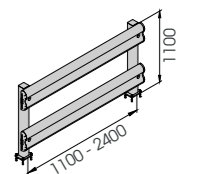

BFLEX.FRONT/1

Packing Colour **M** unpacked on pallet

Equipped with accessories

Length Packing Colour **M** 1.100 / 2.400 mm unpacked on pallet

Equipped with accessories

BFLEX.FRONT/2

Packing Colour **M** unpacked on pallet

Equipped with accessories

Length Packing Colour **M** 1.100 / 2.400 mm unpacked on pallet

Equipped with accessories