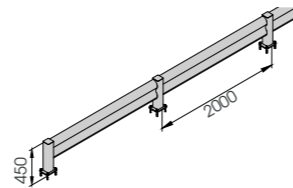

Length Packing Colour **M** 1.100 / 2.400 mm unpacked on pallet

Equipped with accessories

BFLEX.COM/1 2000x450 MODULAR

Packing Colour **B** **M**
unpacked on pallet

Equipped with accessories

BFLEX.COM/1 1100x450
BFLEX.COM/1 2400x450