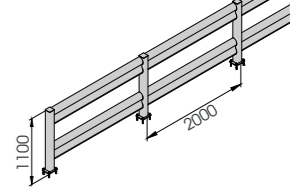

Length Packing Colour **B** **M**
1.100 / 2.400 mm
unpacked on pallet

Equipped with accessories

BFLEX.COM/2 2000x1100 MODULAR

Packing Colour **B** **M**
unpacked on pallet

Equipped with accessories

BFLEX.COM/2 1100x1100
BFLEX.COM/2 2400x1100