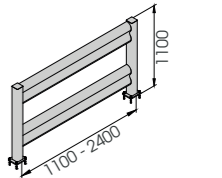

Length Packing Colour **B** **M**
1.100 / 2.400 mm
unpacked on pallet

Equipped with accessories

BFLEX.COM/2 2000x1100 MODULAR

Packing Colour **B** **M**
unpacked on pallet

Equipped with accessories

BFLEX.COM/2 1100x1100
BFLEX.COM/2 2400x1100

Length Packing Colour **B** **M**
1.100 / 2.400 mm
unpacked on pallet

Equipped with accessories

NOW READY
NEW OPTIONS FOR
OUR **SAFETY BARRIERS**
AND **RACK PROTECTORS**

AVAILABLE FOR:
LINK / SM / LM / FENCE
HR 90 / PED 90 / PED 150