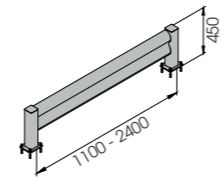

Packing Colour **B** **M**
unpacked on pallet

Equipped with accessories

Length Packing Colour **B** **M**
1.100 / 2.400 mm
unpacked on pallet

Equipped with accessories

Packing Colour **B** **M**
unpacked on pallet

Equipped with accessories

Length Packing Colour **B** **M**
1.100 / 2.400 mm
unpacked on pallet

Equipped with accessories