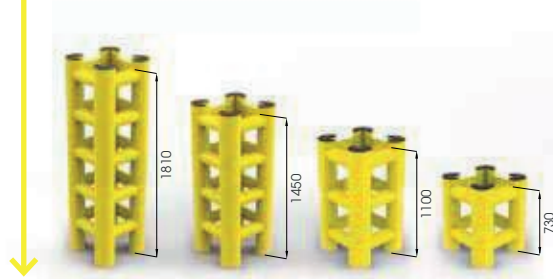

# HUG TOWER

DIFFERENT SIZED AND HEIGHT ON REQUEST

COMPACT

NO HOLES ON THE FLOOR AND COLUMN!

CHOOSE THE HEIGHT YOU NEED! UP TO 5 RAILS

**HUG TOWER** 500x500  
600x600  
700x700

Packing Colour **to be defined**  
M