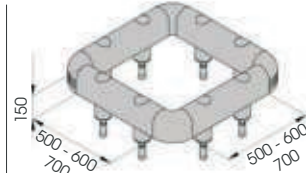

# COLUMN PROTECTION 150

DIFFERENT SIZES ON REQUEST

M20  
STAINLESS STEEL

**COPRO 150** 500x500  
600x600  
700x700

Packing Colour **M** unpacked on pallet

Equipped with accessories

# HUG TOWER

DIFFERENT SIZED AND HEIGHT ON REQUEST

COMPACT

NO HOLES ON THE FLOOR AND COLUMN!

CHOOSE THE HEIGHT YOU NEED! UP TO 5 RAILS

**HUG TOWER** 500x500  
600x600  
700x700

Packing Colour **to be defined**  
M