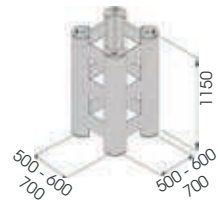

# HUG TOWER

DIFFERENT SIZED AND HEIGHT ON REQUEST

COMPACT

NO HOLES ON THE FLOOR AND COLUMN!

CHOOSE THE HEIGHT YOU NEED! UP TO 5 RAILS

**HUG TOWER** 500x500  
600x600  
700x700

Packing Colour **to be defined**  
M

# TOWER PROTECTION

DIFFERENT SIZES ON REQUEST

M12 GALVANISED STEEL

**TOWER** 500x500  
600x600  
700x700

Packing Colour **to be defined**  
M

Equipped with accessories