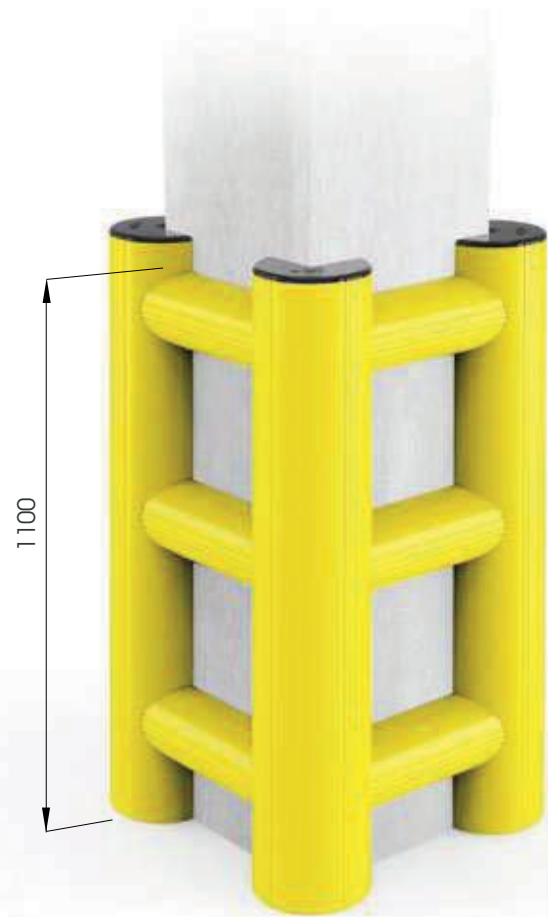

# COLUMN PROTECTION 150

DIFFERENT SIZES ON REQUEST

M20  
STAINLESS STEEL

**COPRO 150** 500x500  
600x600  
700x700

Packing Colour **M** unpacked on pallet

Equipped with accessories

# HUG TOWER

DIFFERENT SIZED AND HEIGHT ON REQUEST

COMPACT

NO HOLES ON THE FLOOR AND COLUMN!

CHOOSE THE HEIGHT YOU NEED! UP TO 5 RAILS

**HUG TOWER** 500x500  
600x600  
700x700

Packing Colour **to be defined**  
M