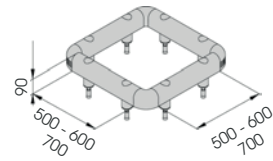

# COLUMN PROTECTION 90

DIFFERENT SIZES ON REQUEST

M16  
STAINLESS STEEL

**COPRO 90** 500x500  
600x600  
700x700

Packing Colour **M** unpacked on pallet

Equipped with accessories

# COLUMN PROTECTION 150

DIFFERENT SIZES ON REQUEST

M20  
STAINLESS STEEL

**COPRO 150** 500x500  
600x600  
700x700

Packing Colour **M** unpacked on pallet

Equipped with accessories