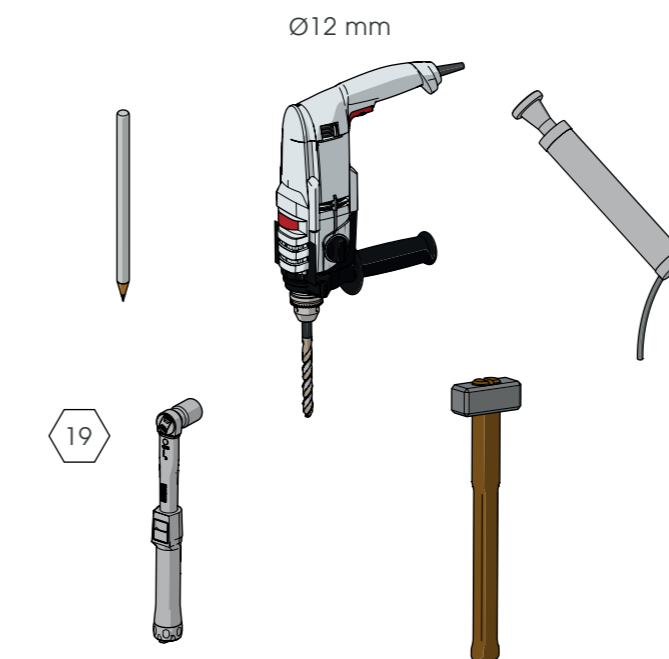

HUG TOWER

ISTRUZIONI DI INSTALLAZIONE
ASSEMBLY INSTRUCTIONS

TOWER

PROTEZIONE COLONNA
COLUMN PROTECTION

TOWER

PROTEZIONE COLONNA
COLUMN PROTECTION

PLEASE CHECK HERE BELOW
OTHER OPTIONS FOR ASSEMBLY

TWO SIDES OPEN

A

B

ONE SIDE OPEN

C

D

TOWER

ISTRUZIONI DI INSTALLAZIONE
ASSEMBLY INSTRUCTIONS

WARNING
The distance of installation depends on speed and weight of vehicle