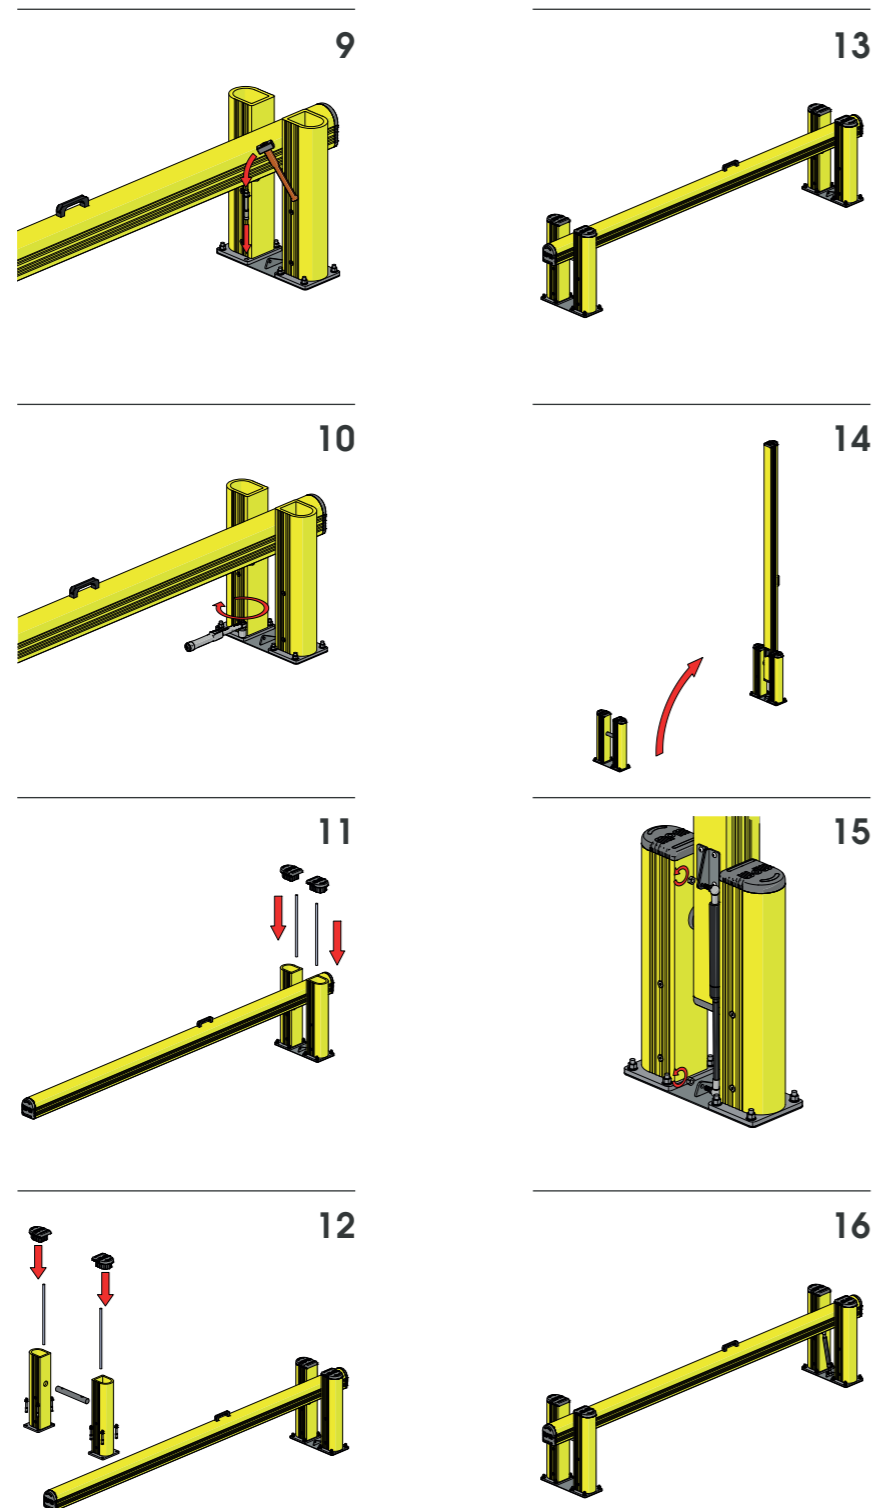

DOCK GATE

ISTRUZIONI DI INSTALLAZIONE
ASSEMBLY INSTRUCTIONS

DOCK GATE

ISTRUZIONI DI INSTALLAZIONE
ASSEMBLY INSTRUCTIONS

DOCK GATE

ISTRUZIONI DI INSTALLAZIONE
ASSEMBLY INSTRUCTIONS

CP 100/200

PROTEZIONE PER PARETI
CORNER PROTECTION

WARNING

The product is not equipped with fixing accessories for the wall.
Use self-drilling button head cap screw $\varnothing 3.9$ if mounted to panel or wood walls.
Use plastic plugs $\varnothing 3.9$ if mounted to concrete walls.