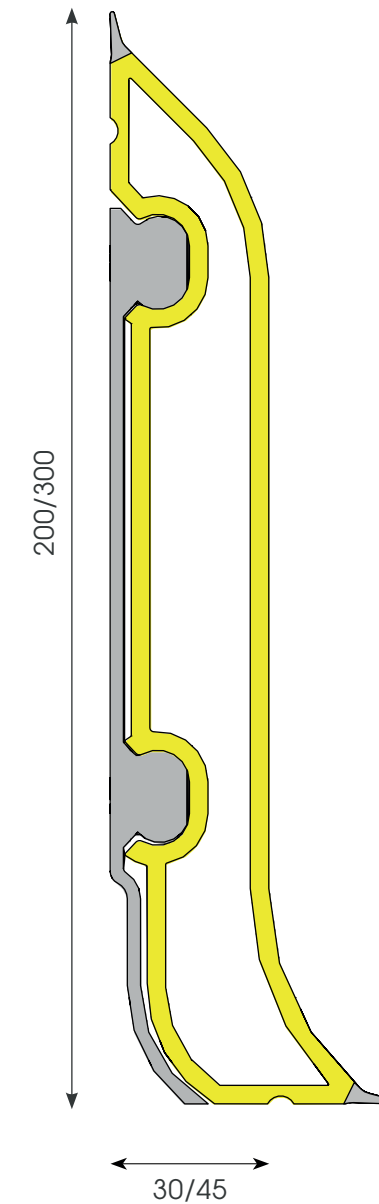

11. CORNER PROTECTION

CP 100/200

ISTRUZIONI DI INSTALLAZIONE
ASSEMBLY INSTRUCTIONS

12. KERB

KERB 200/300

PROFILO KERB
KERB PROFILE

WARNING

The product is not equipped with fixing accessories for the wall.
Use self-drilling button head cap screw $\varnothing 3.9$ if mounted to panel or wood walls.
Use plastic plugs $\varnothing 3.9$ if mounted to concrete walls.