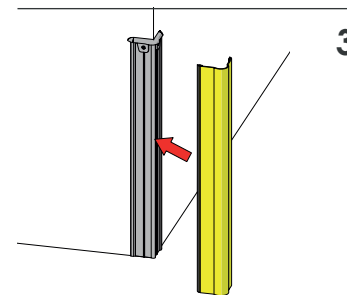

11. CORNER PROTECTION

CP 100/200

ISTRUZIONI DI INSTALLAZIONE
ASSEMBLY INSTRUCTIONS

12. KERB

KERB 200/300

PROFILO KERB
KERB PROFILE

WARNING

The product is not equipped with fixing accessories for the wall.
Use self-drilling button head cap screw $\varnothing 3.9$ if mounted to panel or wood walls.
Use plastic plugs $\varnothing 3.9$ if mounted to concrete walls.