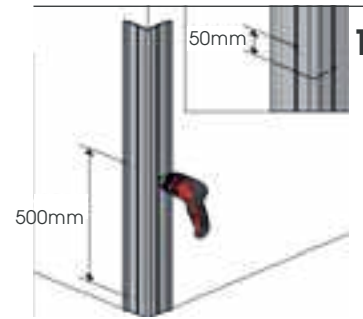

11. CORNER PROTECTION

CP 100/200

ISTRUZIONI DI INSTALLAZIONE
ASSEMBLY INSTRUCTIONS

12. KERB

KERB 200/300

PROFILO KERB
KERB PROFILE

WARNING

The product is not equipped with fixing accessories for the wall.
Use self-drilling button head cap screw $\varnothing 3.9$ if mounted to panel or wood walls.
Use plastic plugs $\varnothing 3.9$ if mounted to concrete walls.