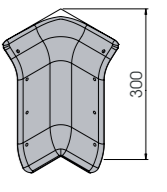

KSE 300

To install with TB20 / TF20

Packing **10 pz / box**
Colour **B E**