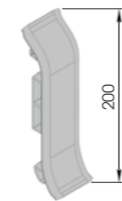

Packing **20 pz / box**  
 Colour **B E**

**KSJ 200 LT**

**FLEXIBLE JOINT**

Packing **to be defined**  
 Colour **K**

**KS 300**

Length **4.000 mm**  
 Packing **1 pz**  
 Colour **M E**

**KEPF 300**

To install with TB20