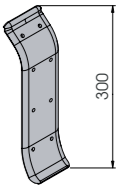

KSI 300

To install with TB20 / TF20

Packing **10 pz / box**
Colour **B E**