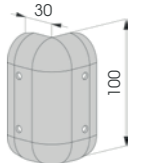

### Wall Protection

**WP 100**

Length **4.000 mm**  
Packing **8 pz / box**  
Colour **B E F**

**WP 150**

Length **4.000 mm**  
Packing **4 pz / box**  
Colour **B M E**

**WPC**

To install with WP 100 / WP 150

Length **4.000 mm**  
Packing **16 pz / box**  
Colour **A B M D E F G H**

**WPT 100**

To install with TM5

Packing **50 pz / box**  
Colour **B E F**

**WPA 100**

To install with TS9

Packing **20 pz / box**  
Colour **B E**