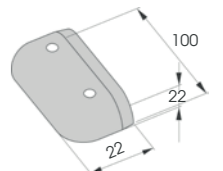

WPA 100

To install with TS9

Packing **20 pz / box**
Colour **B E**