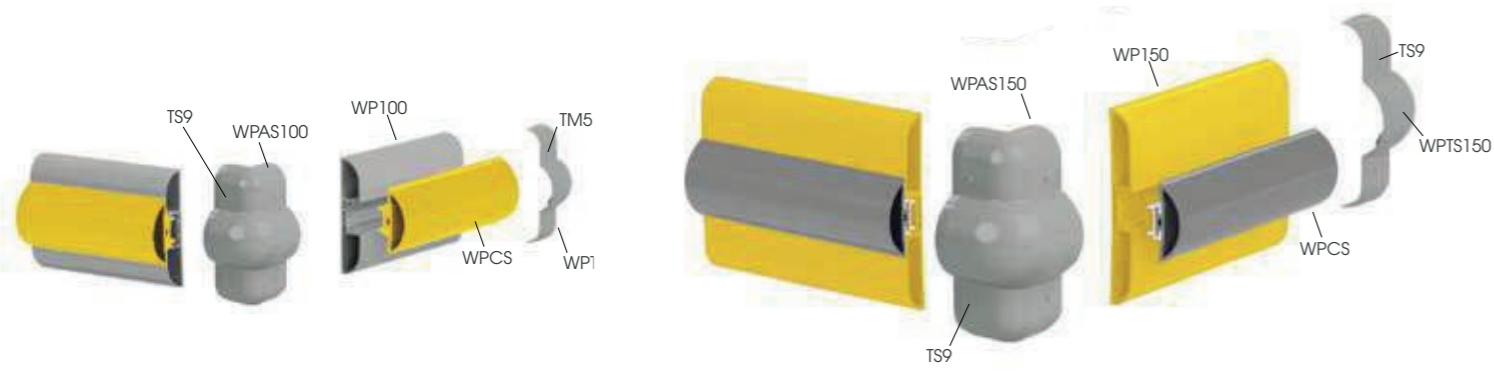

**WPT 150**

To install with TM5

Packing **50 pz / box**  
Colour **B E**

**WPA 150**

To install with TS9

Packing **20 pz / box**  
Colour **B E**

**WP 100**

Length **4.000 mm**  
Packing **8 pz / box**  
Colour **B E F**