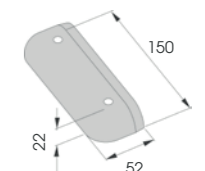

WPA 150

To install with TS9

Packing **20 pz / box**
Colour **B E**