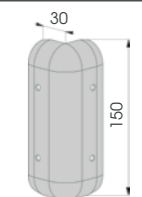

**WPT 150**

To install with TM5

Packing **50 pz / box**  
Colour **B E**

**WPA 150**

To install with TS9

Packing **20 pz / box**  
Colour **B E**

**WP 100**

Length **4.000 mm**  
Packing **8 pz / box**  
Colour **B E F**

**WP 150**

Length **4.000 mm**  
Packing **4 pz / box**  
Colour **B M E**

**WPCS**

To install with WP 100 / WP 150

Length **4.000 mm**  
Packing **8 pz / box**  
Colour **A B M D E F G H I**

**WPTS 100**

To install with TS9