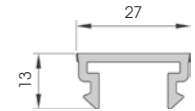

WPT 100

To install with TM5

Packing **50 pz / box**
Colour **B E F**