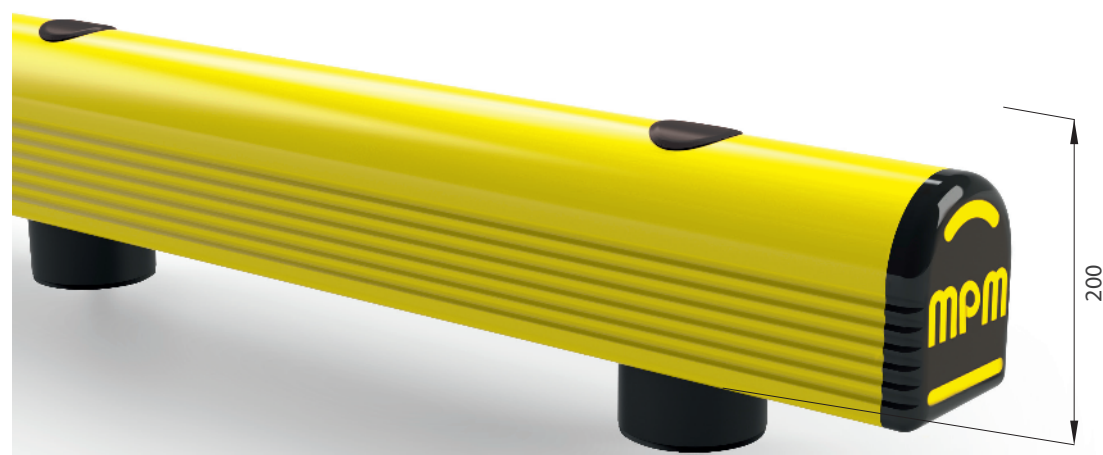

# GUARD RAIL 150

## Guard Rails

SF20  
STAINLESS STEEL

GR 150 500  
750  
1000  
1500

Length 500 / 750 /  
1000 / 1500 mm  
Packing unpacked on pallet  
Colour **B** **M**

Equipped with accessories

GR 150 2000  
3000  
4000

Length 2.000 / 3.000 / 4.000 mm  
Packing unpacked on pallet  
Colour **B** **M**

Equipped with accessories