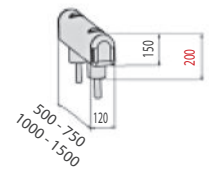

## Guard Rails

SF20  
STAINLESS STEEL

GR 150 500  
750  
1000  
1500

Length 500 / 750 /  
1000 / 1500 mm  
Packing unpacked on pallet  
Colour **B** **M**

Equipped with accessories

GR 150 2000  
3000  
4000

Length 2.000 / 3.000 / 4.000 mm  
Packing unpacked on pallet  
Colour **B** **M**

Equipped with accessories