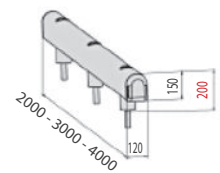

## Guard Rails

SF20  
STAINLESS STEEL

GR 150 500  
750  
1000  
1500

Length 500 / 750 /  
1000 / 1500 mm  
Packing unpacked on pallet  
Colour **B** **M**

Equipped with accessories

GR 150 2000  
3000  
4000

Length 2.000 / 3.000 / 4.000 mm  
Packing unpacked on pallet  
Colour **B** **M**

Equipped with accessories