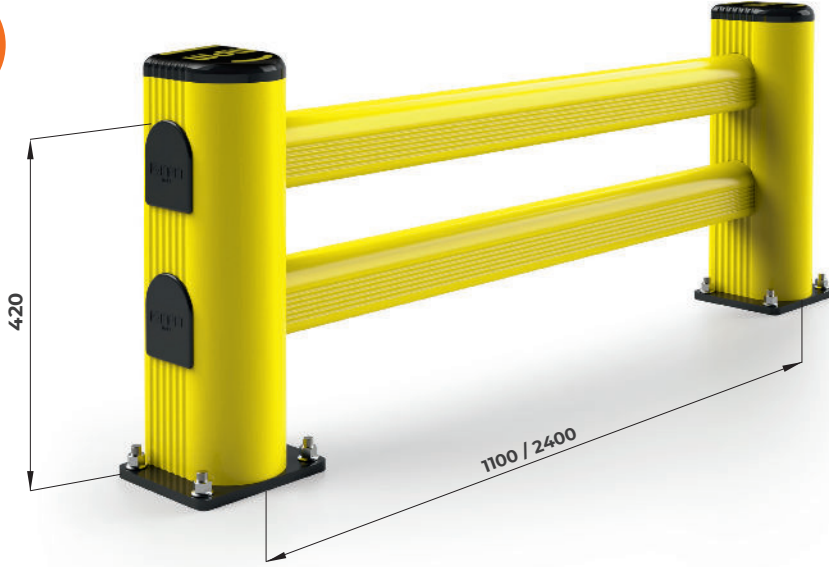

LM Rack end Barriers

DIFFERENT SIZES ON REQUEST

FAST AND EASY TO INSTALL

M12
GALVANISED STEEL

LM 1100x500
2400x500

Length 1.100 / 2.400 mm
Packing unpacked on pallet
Colour **B** **M**

Equipped with accessories

LM 2000x500 MODULAR

Packing unpacked on pallet
Colour **B** **M**

Equipped with accessories