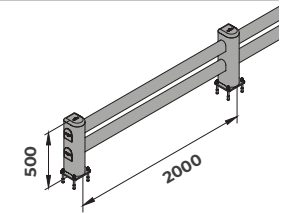

LM 2000x500 MODULAR

Packing unpacked on pallet
Colour **B** **M**