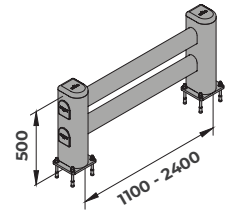

LM Rack end Barriers

DIFFERENT SIZES ON REQUEST

FAST AND EASY TO INSTALL

M12
GALVANISED STEEL

LM 1100x500
2400x500

Length 1.100 / 2.400 mm
Packing unpacked on pallet
Colour **B** **M**

Equipped with accessories