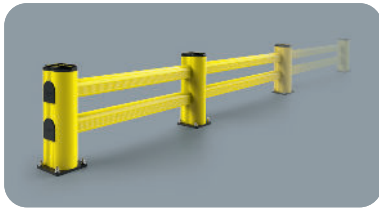

LM Rack end Barriers

DIFFERENT SIZES ON REQUEST

FAST AND EASY TO INSTALL

M12
GALVANISED STEEL

LM 1100x500
2400x500

Length 1.100 / 2.400 mm
Packing unpacked on pallet
Colour **B** **M**

Equipped with accessories

LM 2000x500 MODULAR

Packing unpacked on pallet
Colour **B** **M**

Equipped with accessories