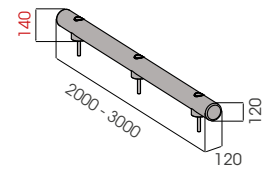

ROD FLOOR 120

**SF20
STAINLESS STEEL**

**RF 120 500
1000
1500**

Length **500 / 1000 / 1500 mm**
Packing **unpacked on pallet**
Colour **M**

Equipped with accessories

**RF 120 2000
3000**

Length **2.000 / 3.000 mm**
Packing **unpacked on pallet**
Colour **M**