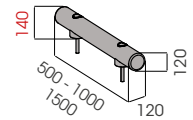

ROD FLOOR 120

**SF20
STAINLESS STEEL**

**RF 120 500
1000
1500**

Length **500 / 1000 / 1500 mm**
Packing **unpacked on pallet**
Colour **M**

Equipped with accessories

**RF 120 2000
3000**

Length **2.000 / 3.000 mm**
Packing **unpacked on pallet**
Colour **M**