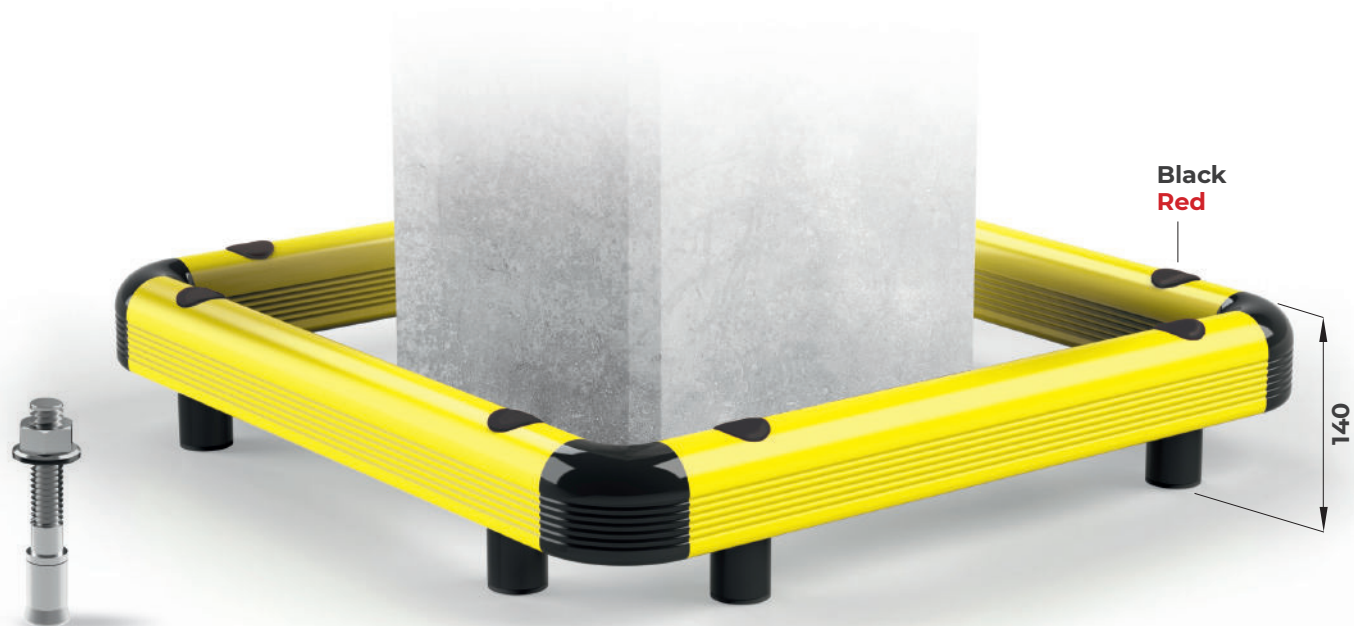

Column protection COLUMN PROTECTION 90

M16
STAINLESS STEEL

COPRO 90

Also 2/3 SIDES
available

Equipped with accessories

Packing unpacked on pallet
Colour B M