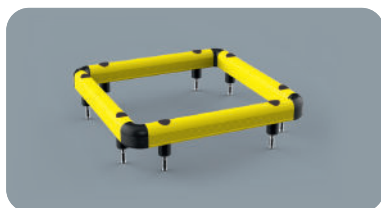

Column protection COLUMN PROTECTION 90

M16
STAINLESS STEEL

COPRO 90

Also 2/3 SIDES
available

Equipped with accessories

Packing unpacked on pallet
Colour B M