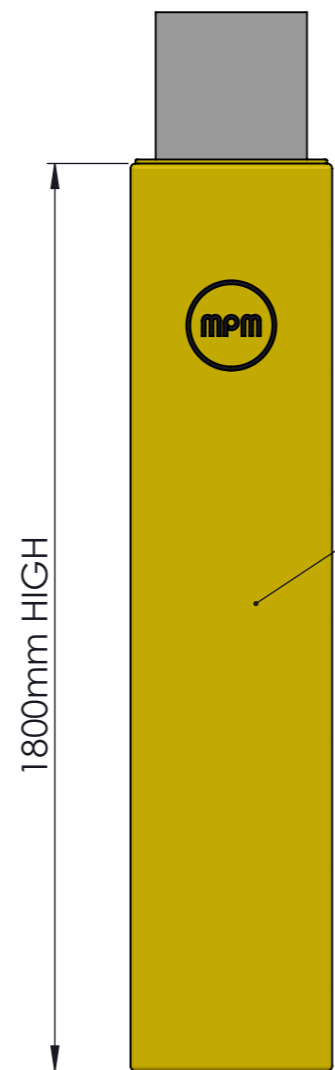

50mm OF VELCRO

50mm THICKNESS
OF EXPANDED
POLYETHYLENE

50mm OF VELCRO

PVC COATED

1800mm HIGH

DIFFERENT SIZES AVAILABLE

SOFT HUG	
PROTECTS PEOPLE FROM ACCIDENTAL IMPACTS	
SOFT MATERIAL INSIDE	EXPANDED PE
COATED	V0 PVC
50mm OF VELCRO FIXES THE SOFT HUG FIRMLY AROUND THE COLUMN AND ALLOW TO ADJUST THE SIZE	
EASY TO INSTALL	

Rev. n° 0	Data 27/01/2023	Modifica:	Firma Riccardo B.
 Via Europa 2, Fratte (PADOVA) Italy www.mpmpvc.com E-mail: info@mpmpvc.com Tel +39.049.9301773 Fax +39.049.9300427	Materiale	Q.tà	1° Controllo
	Scala 1:15	Denominazione	2° Controllo
	SOFT HUG TECHNICAL DATASHEET	Nr. Disegno	