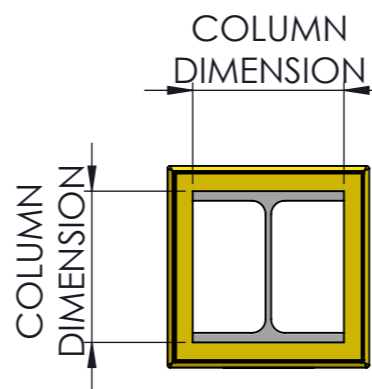

50mm OF VELCRO

50mm THICKNESS
OF EXPANDED
POLYETHYLENE

50mm OF VELCRO

PVC COATED

1800mm HIGH

DIFFERENT SIZES AVAILABLE

SOFT HUG	
PROTECTS PEOPLE FROM ACCIDENTAL IMPACTS	
SOFT MATERIAL INSIDE	EXPANDED PE
COATED	V0 PVC
50mm OF VELCRO FIXES THE SOFT HUG FIRMLY AROUND THE COLUMN AND ALLOW TO ADJUST THE SIZE	
EASY TO INSTALL	

Rev. n° 0	Data 27/01/2023	Modifica:	Firma Riccardo B.
 Via Europa 2, Fratte (PADOVA) Italy www.mpmpvc.com E-mail: info@mpmpvc.com Tel +39.049.9301773 Fax +39.049.9300427	Materiale	Q.tà	1° Controllo
	Scala 1:15	Denominazione	2° Controllo
	SOFT HUG TECHNICAL DATASHEET	Nr. Disegno	