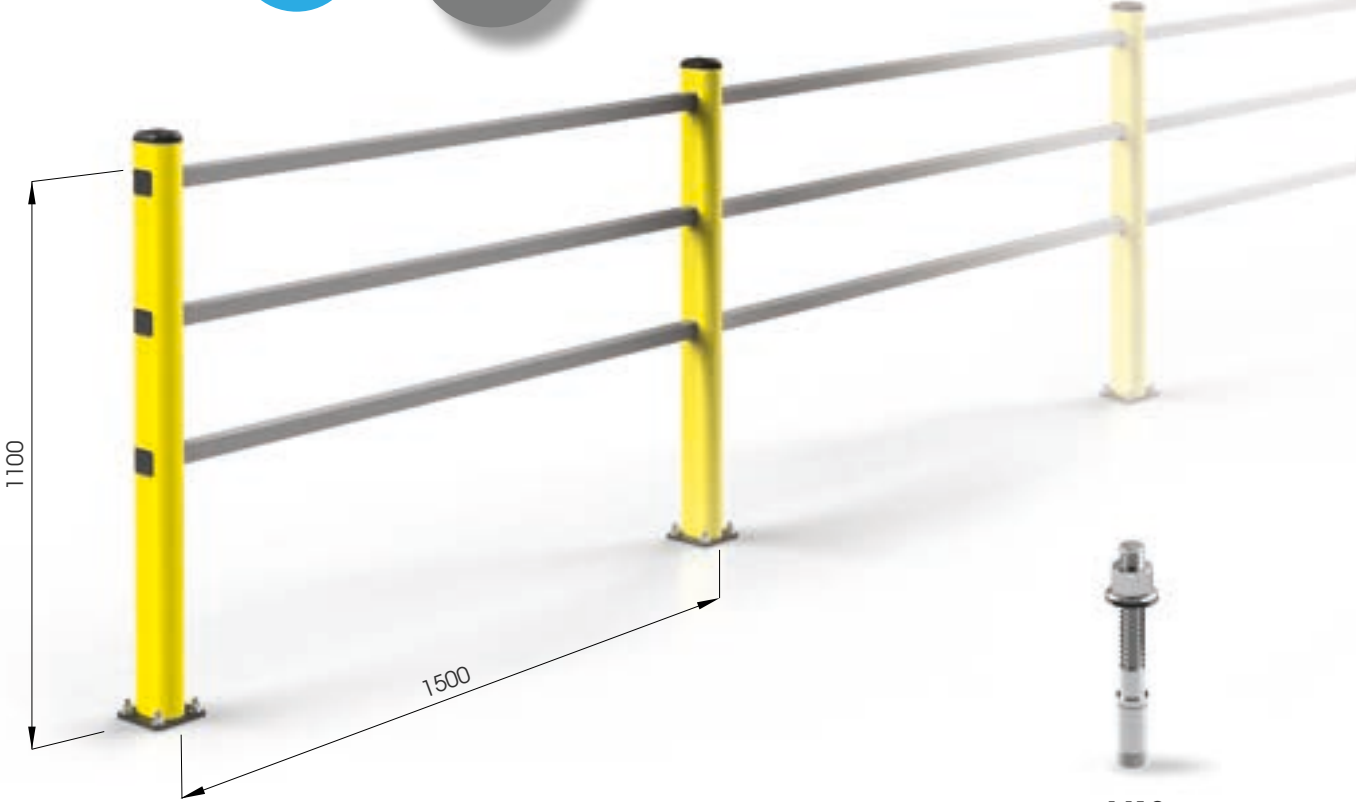

HAND RAIL 90

FAST AND EASY TO INSTALL

M12 GALVANISED STEEL

HR 90 1500x1150 MODULAR

Packing Colour **unpacked on pallet** M

Equipped with accessories

HR 90 1500x1150 CORNER

Packing Colour **unpacked on pallet** M

Equipped with accessories