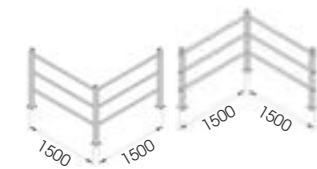

HAND RAIL 90

FAST AND EASY TO INSTALL

M12 GALVANISED STEEL

HR 90 1500x1150 MODULAR

Packing Colour **unpacked on pallet** M

Equipped with accessories

HR 90 1500x1150 CORNER

Packing Colour **unpacked on pallet** M