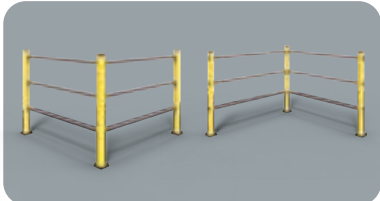

HAND RAIL 90

FAST AND EASY TO INSTALL

M12 GALVANISED STEEL

HR 90 1500x1150 MODULAR

Packing Colour **unpacked on pallet** M

Equipped with accessories

HR 90 1500x1150 CORNER

Packing Colour **unpacked on pallet** M